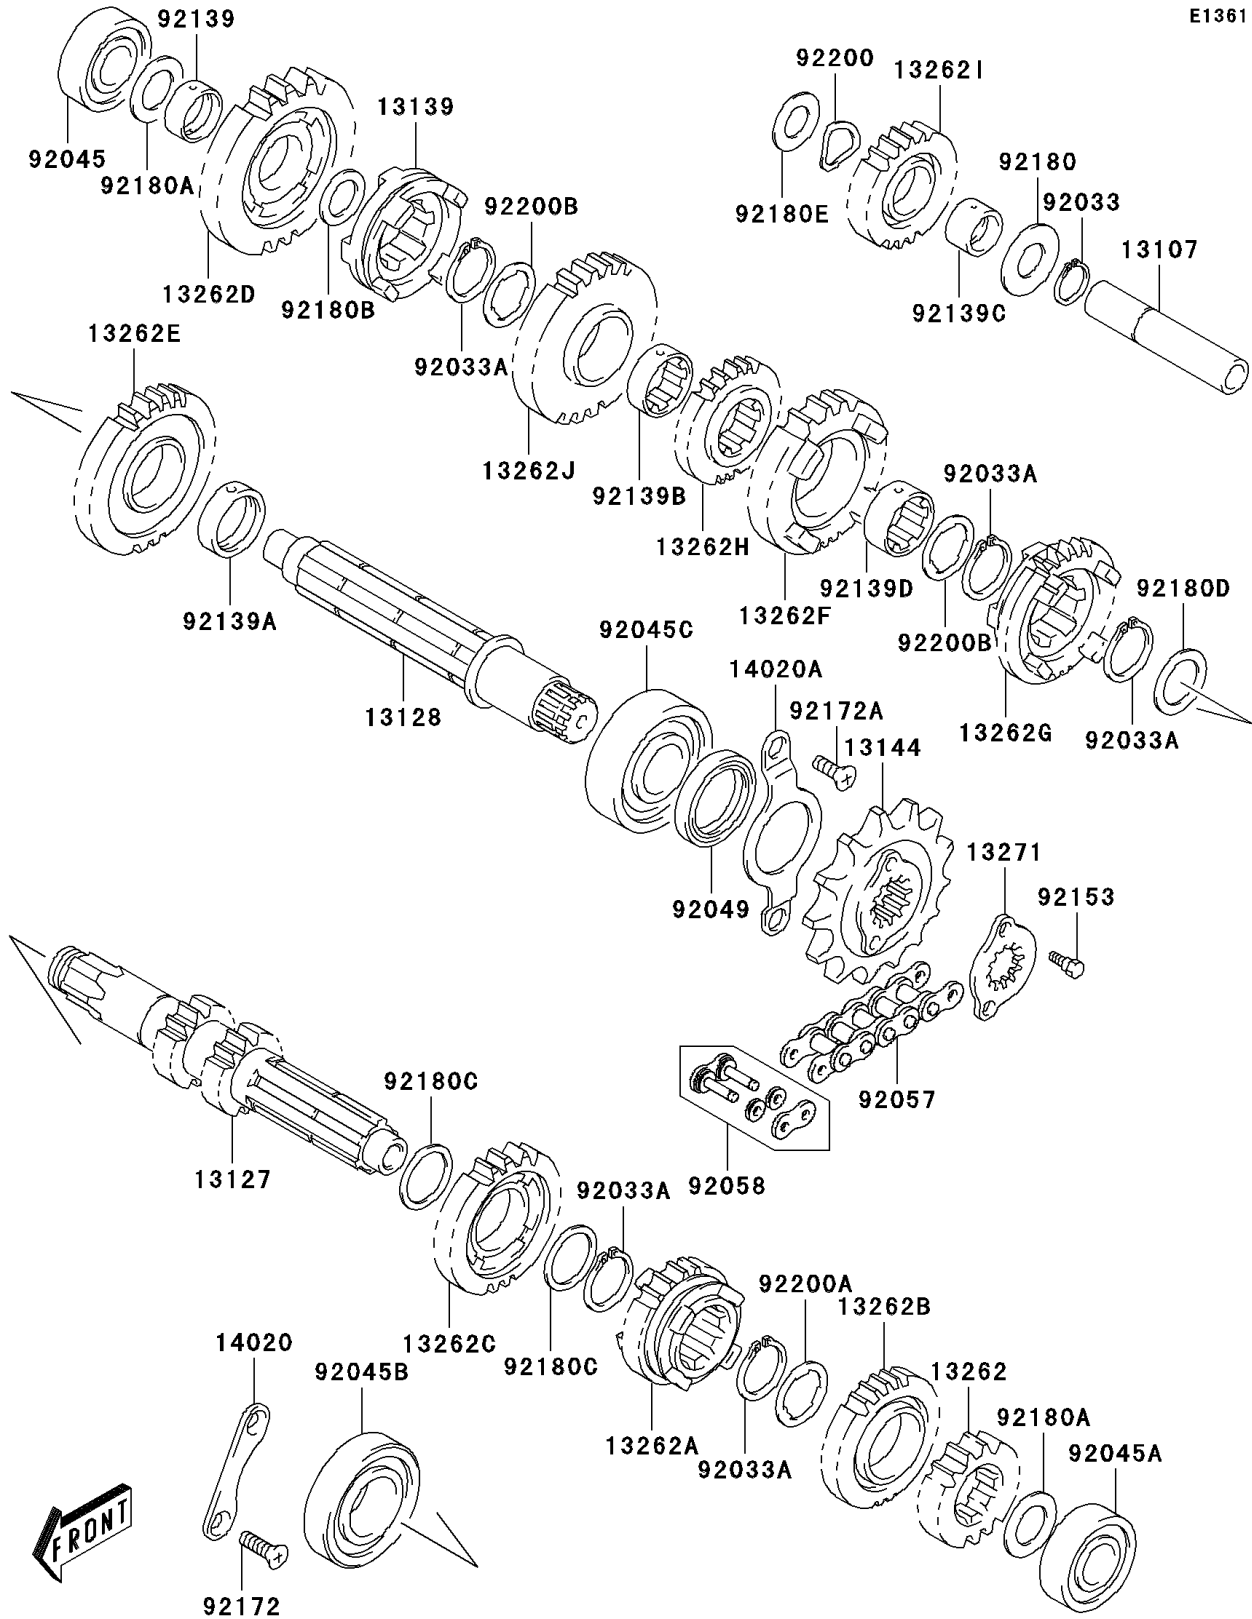

2006 KFX400

PARTS DIAGRAM

Transmission

E1361

2006 KFX400

PARTS LIST

Transmission

Kawasaki

Let the Good Times Roll®

ITEM NAME

PART NUMBER

QUANTITY
