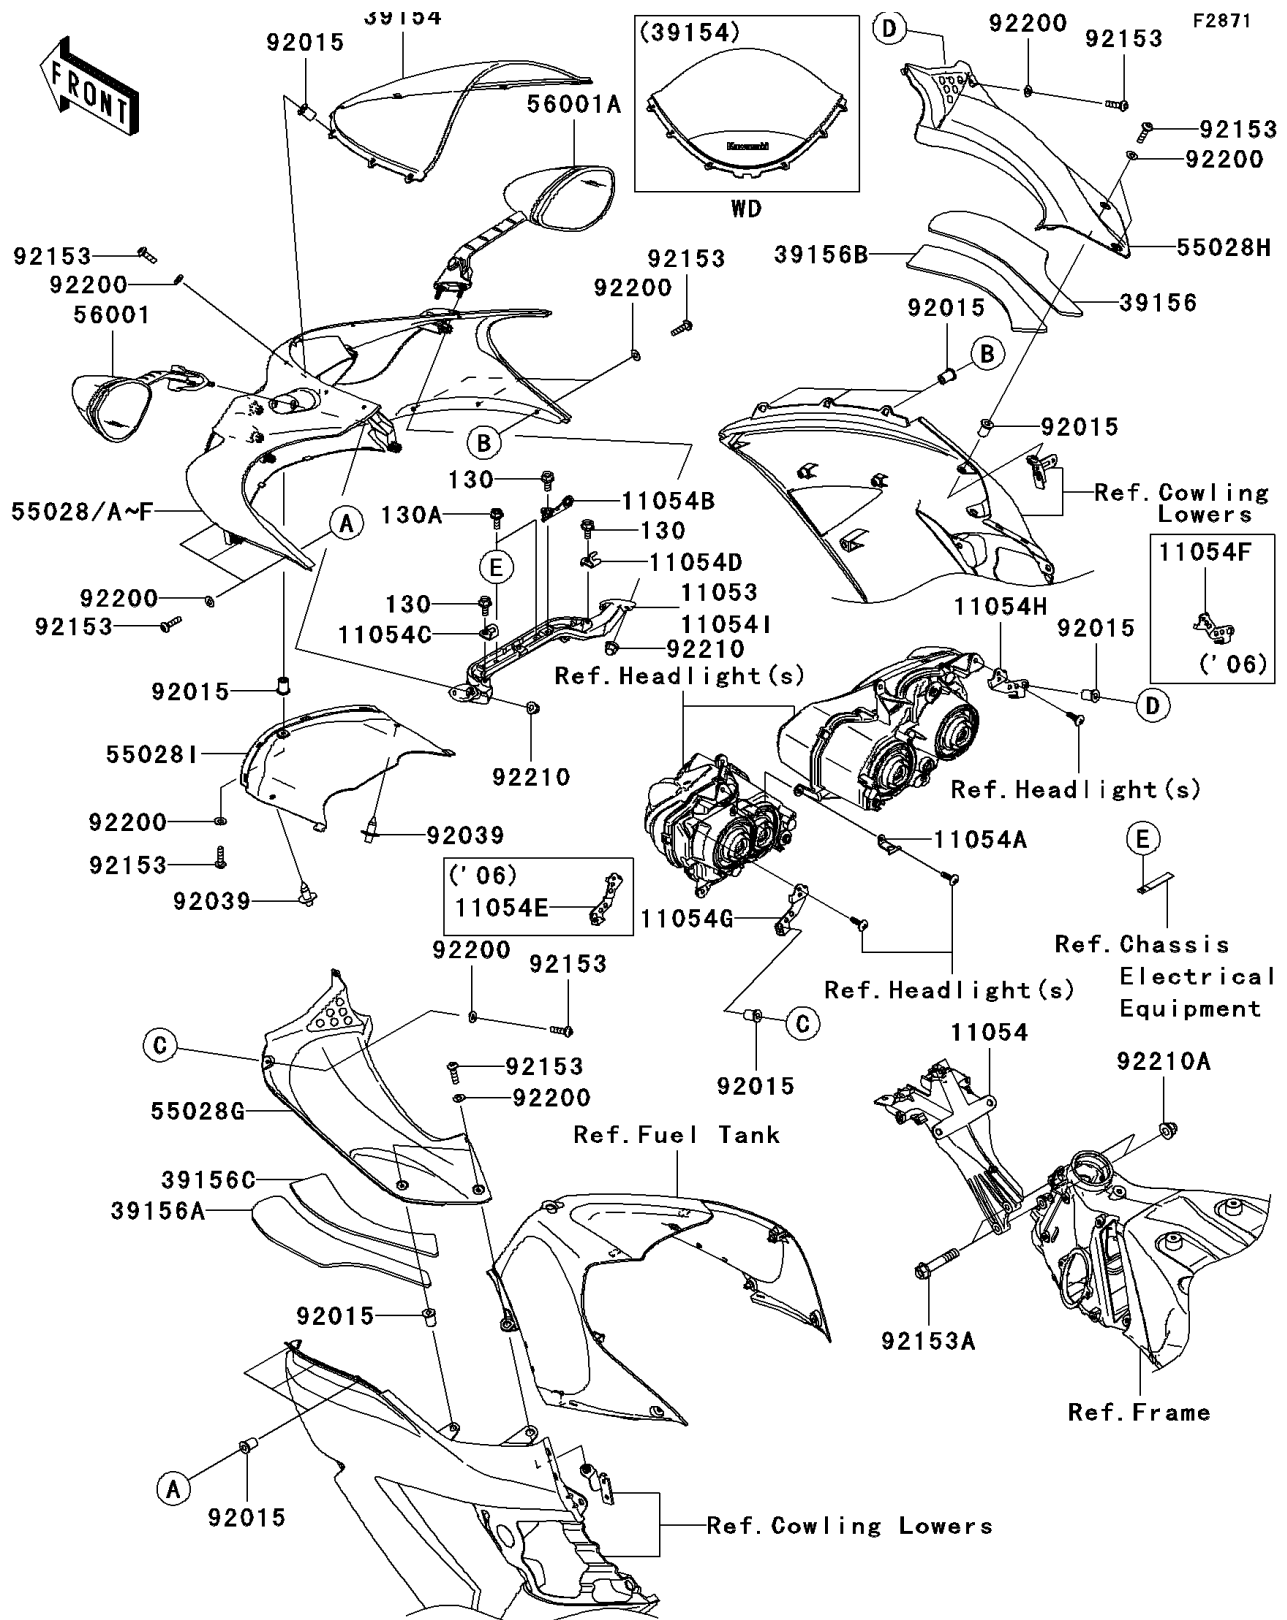

2006 Ninja® ZX™-14

PARTS DIAGRAM

Cowling

Kawasaki

Let the Good Times Roll®

2006 Ninja® ZX™-14

PARTS LIST

Cowling

ITEM NAME

PART NUMBER

QUANTITY
