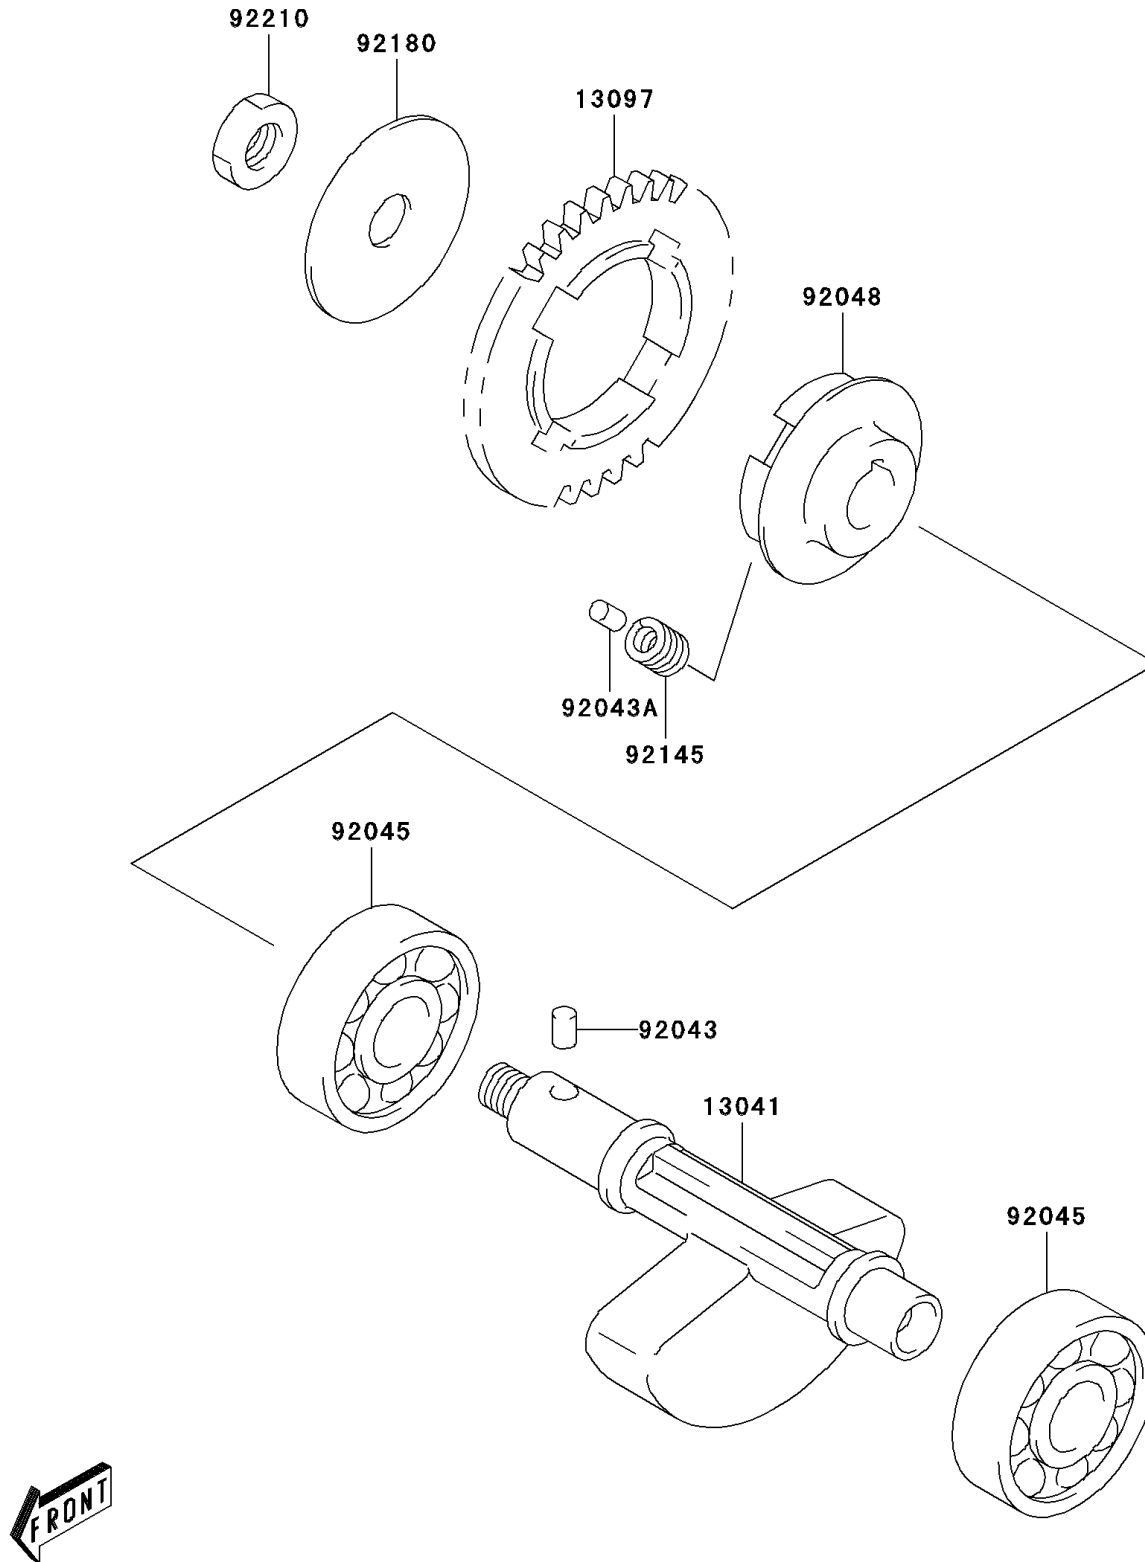

2006 KFX400

PARTS DIAGRAM

Balancer

E1323

2006 KFX400

PARTS LIST

Balancer

Kawasaki

Let the Good Times Roll®

ITEM NAME

PART NUMBER

QUANTITY
