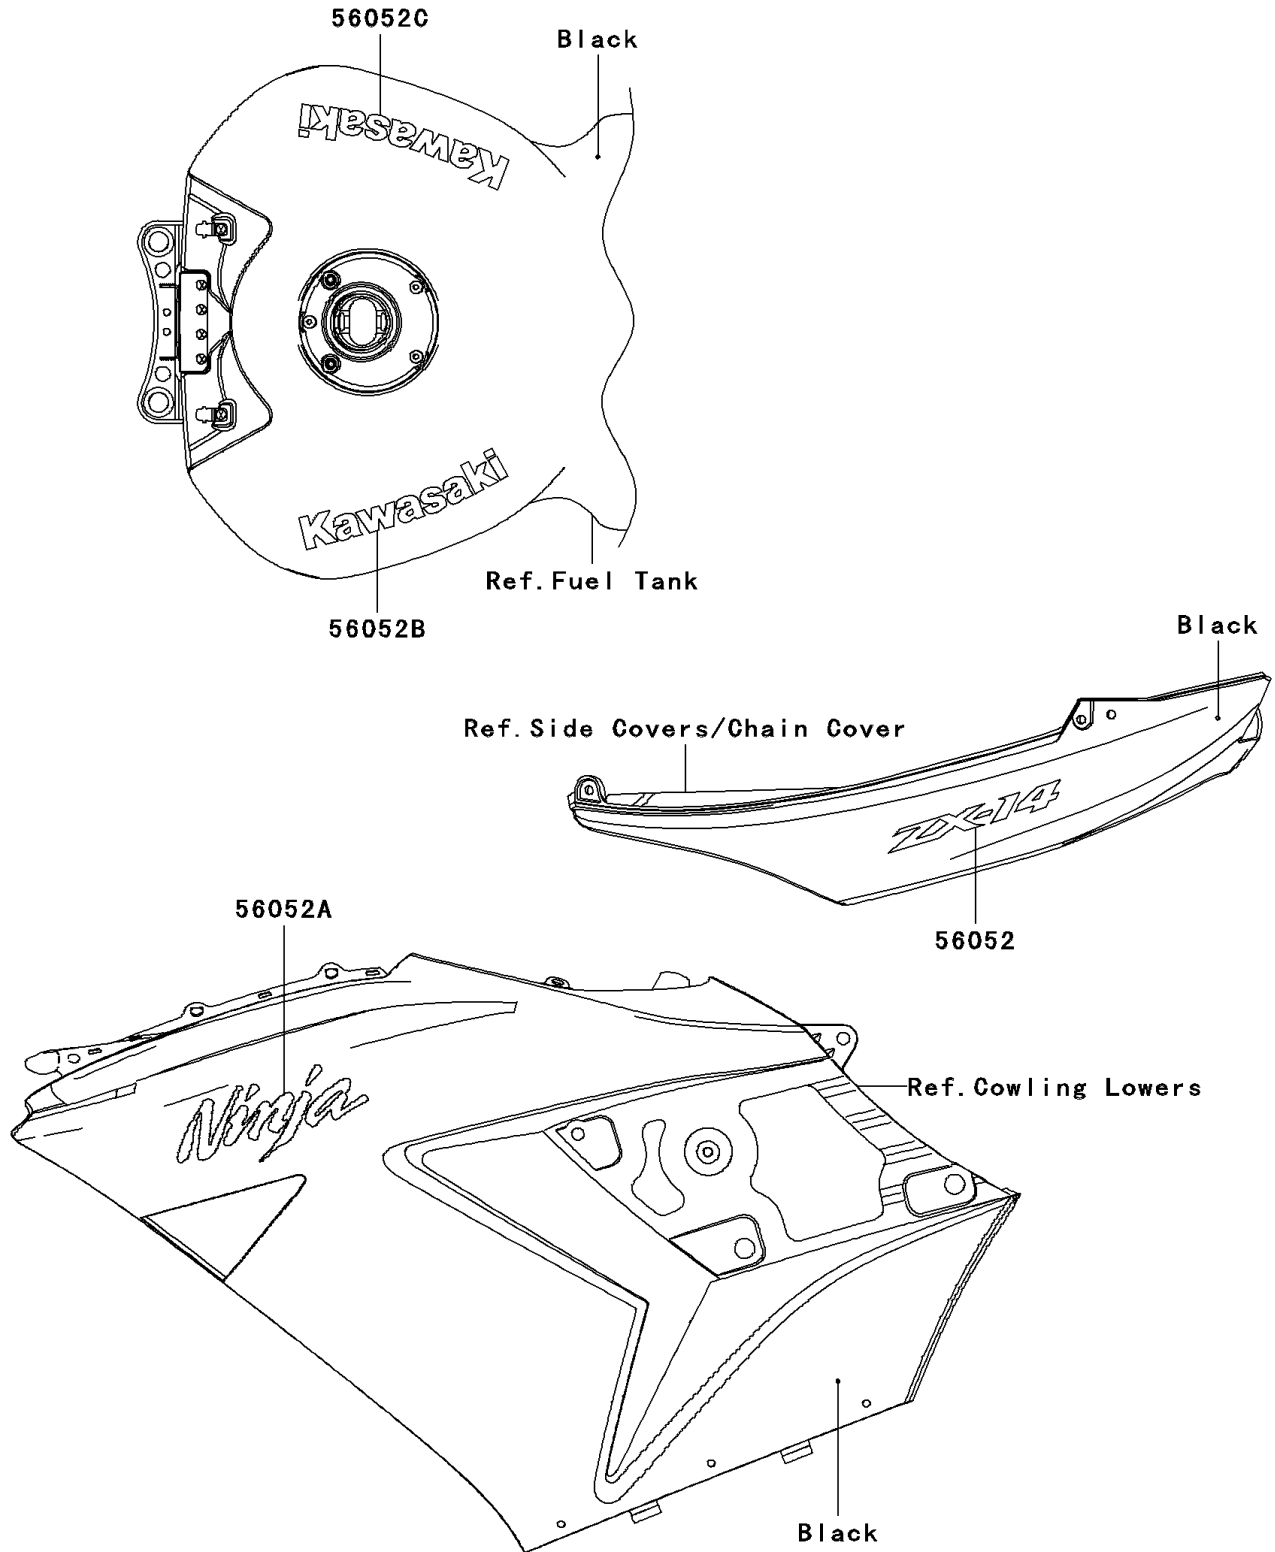

2007 Ninja[®] ZX[™]-14

PARTS DIAGRAM

Decals(Black)(A7F)

Kawasaki

Let the Good Times Roll[®]

F2861E

2007 Ninja® ZX™-14

PARTS LIST

Decals(Black)(A7F)

ITEM NAME

PART NUMBER

QUANTITY
