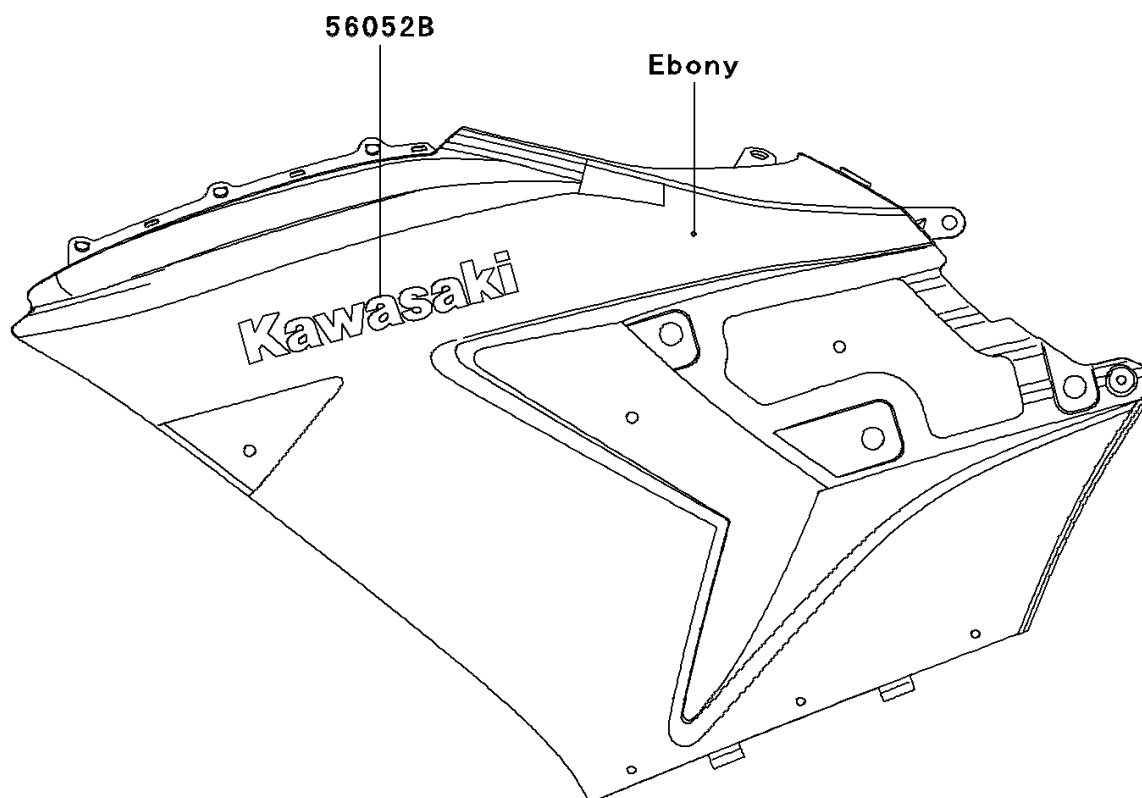

2006 Ninja® ZX™-14

PARTS DIAGRAM

Decals(Ebony)(A6F)

Kawasaki

Let the Good Times Roll®

F2861A

2006 Ninja® ZX™-14

PARTS LIST

Decals(Ebony)(A6F)

ITEM NAME

PART NUMBER

QUANTITY
