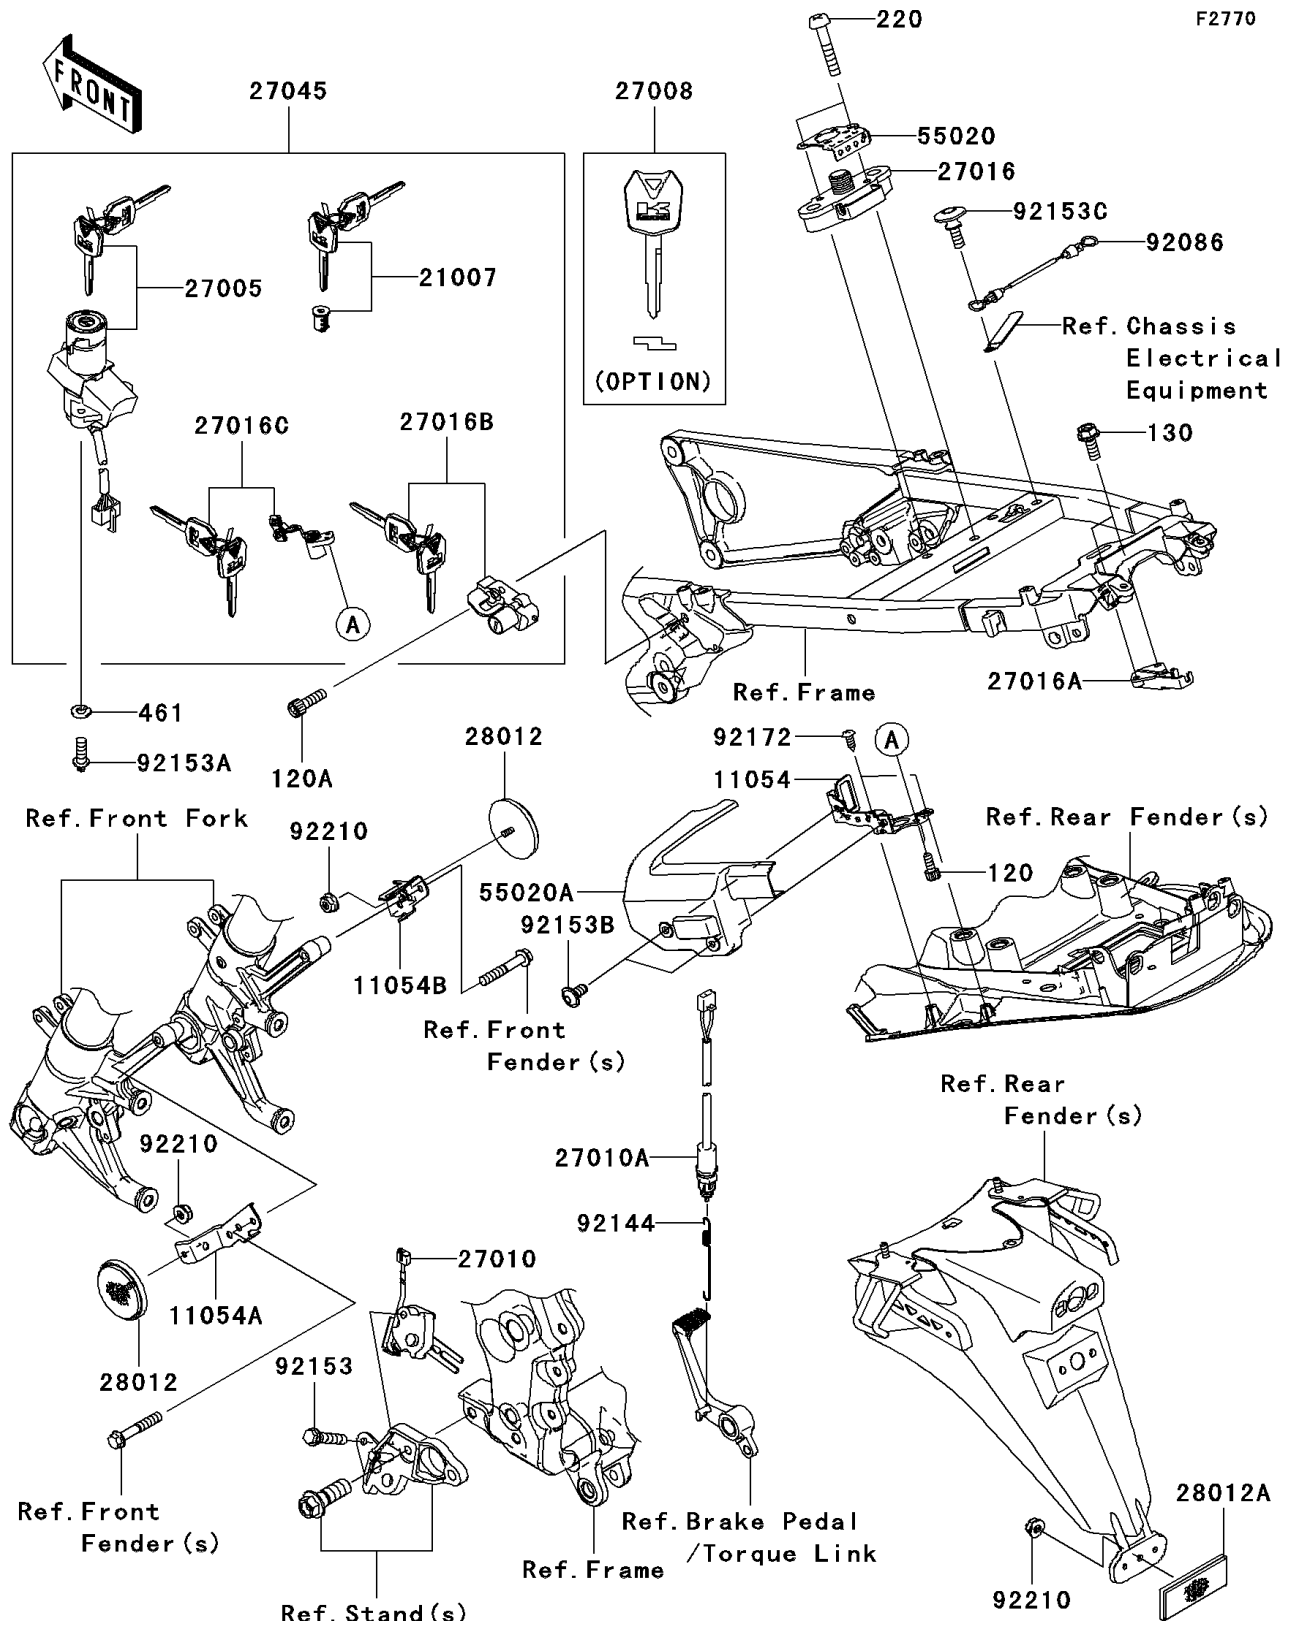

2006 Ninja[®] ZX[™]-14

PARTS DIAGRAM

Ignition Switch/Locks/Reflectors

2006 Ninja® ZX™-14

PARTS LIST

Ignition Switch/Locks/Reflectors

ITEM NAME

PART NUMBER

QUANTITY
