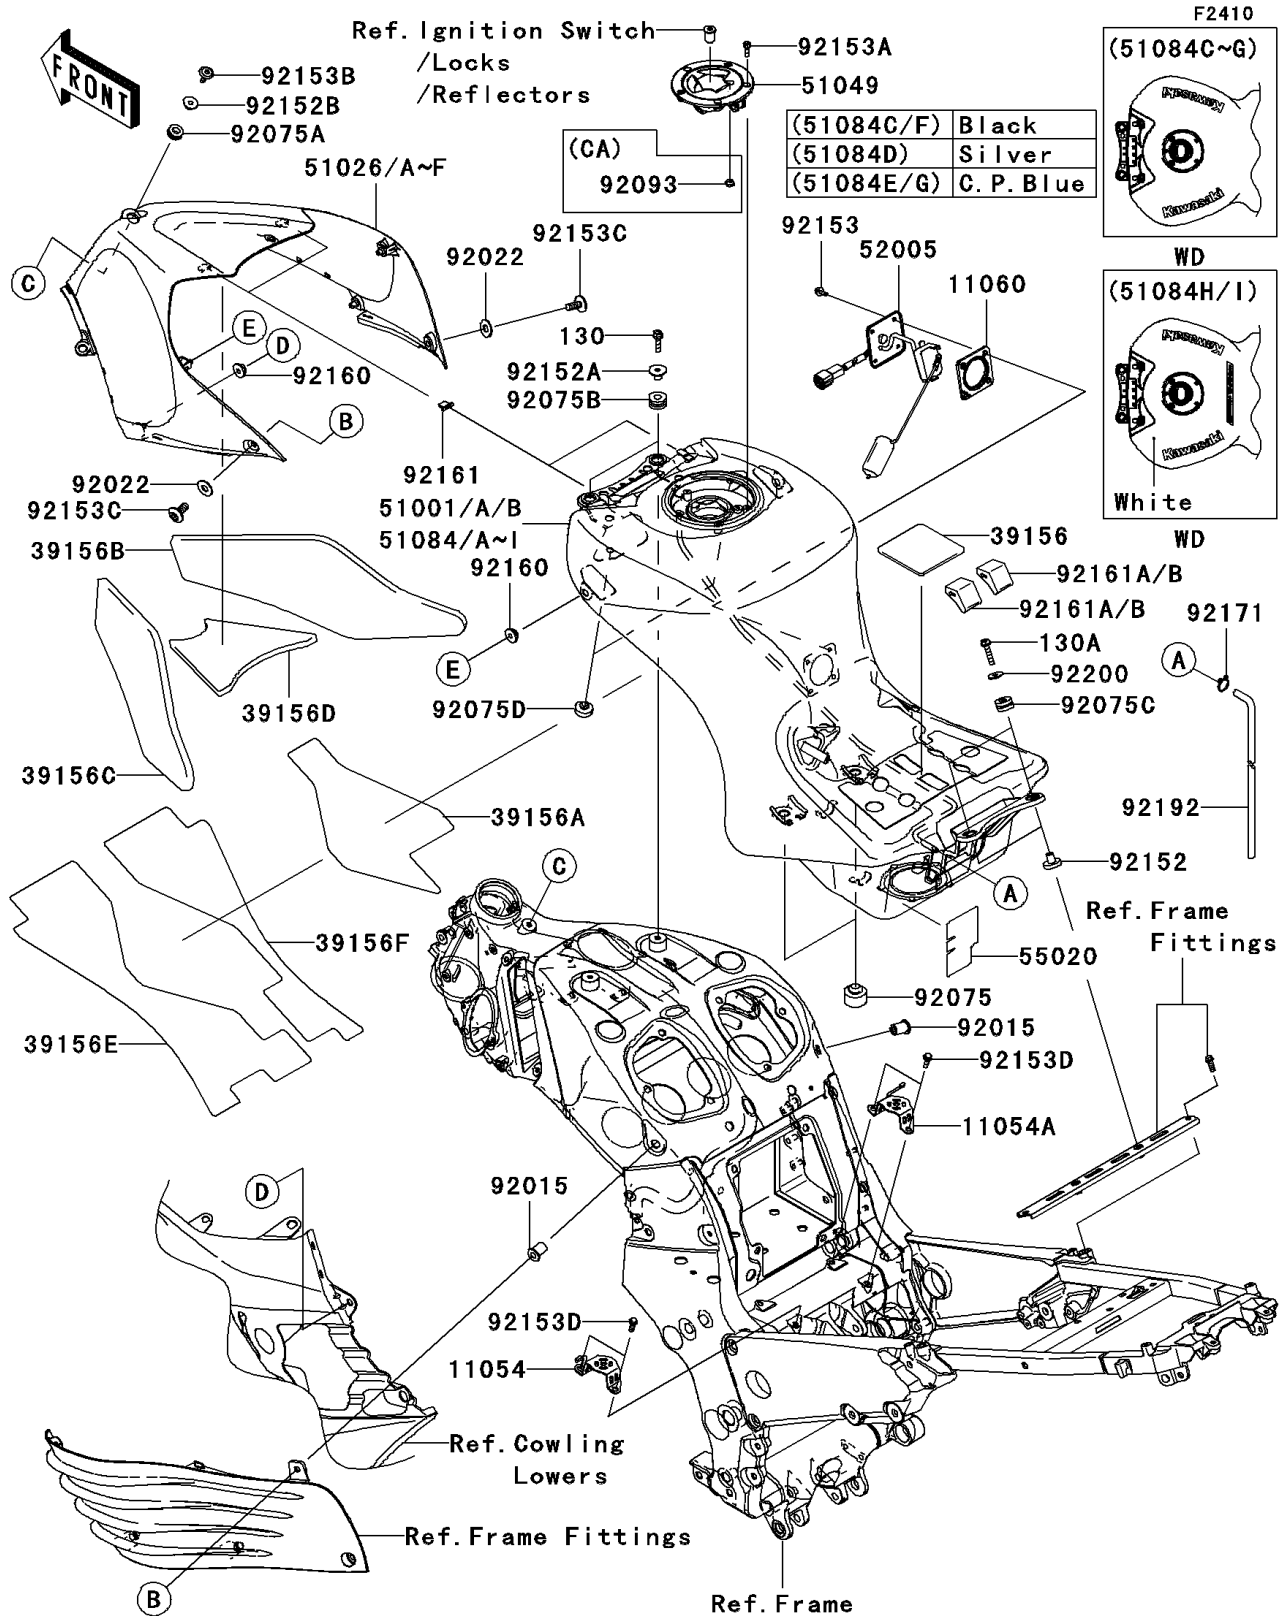

2006 Ninja[®] ZX[™]-14

PARTS DIAGRAM

Fuel Tank

2006 Ninja® ZX™-14

PARTS LIST

Fuel Tank

ITEM NAME

PART NUMBER

QUANTITY
