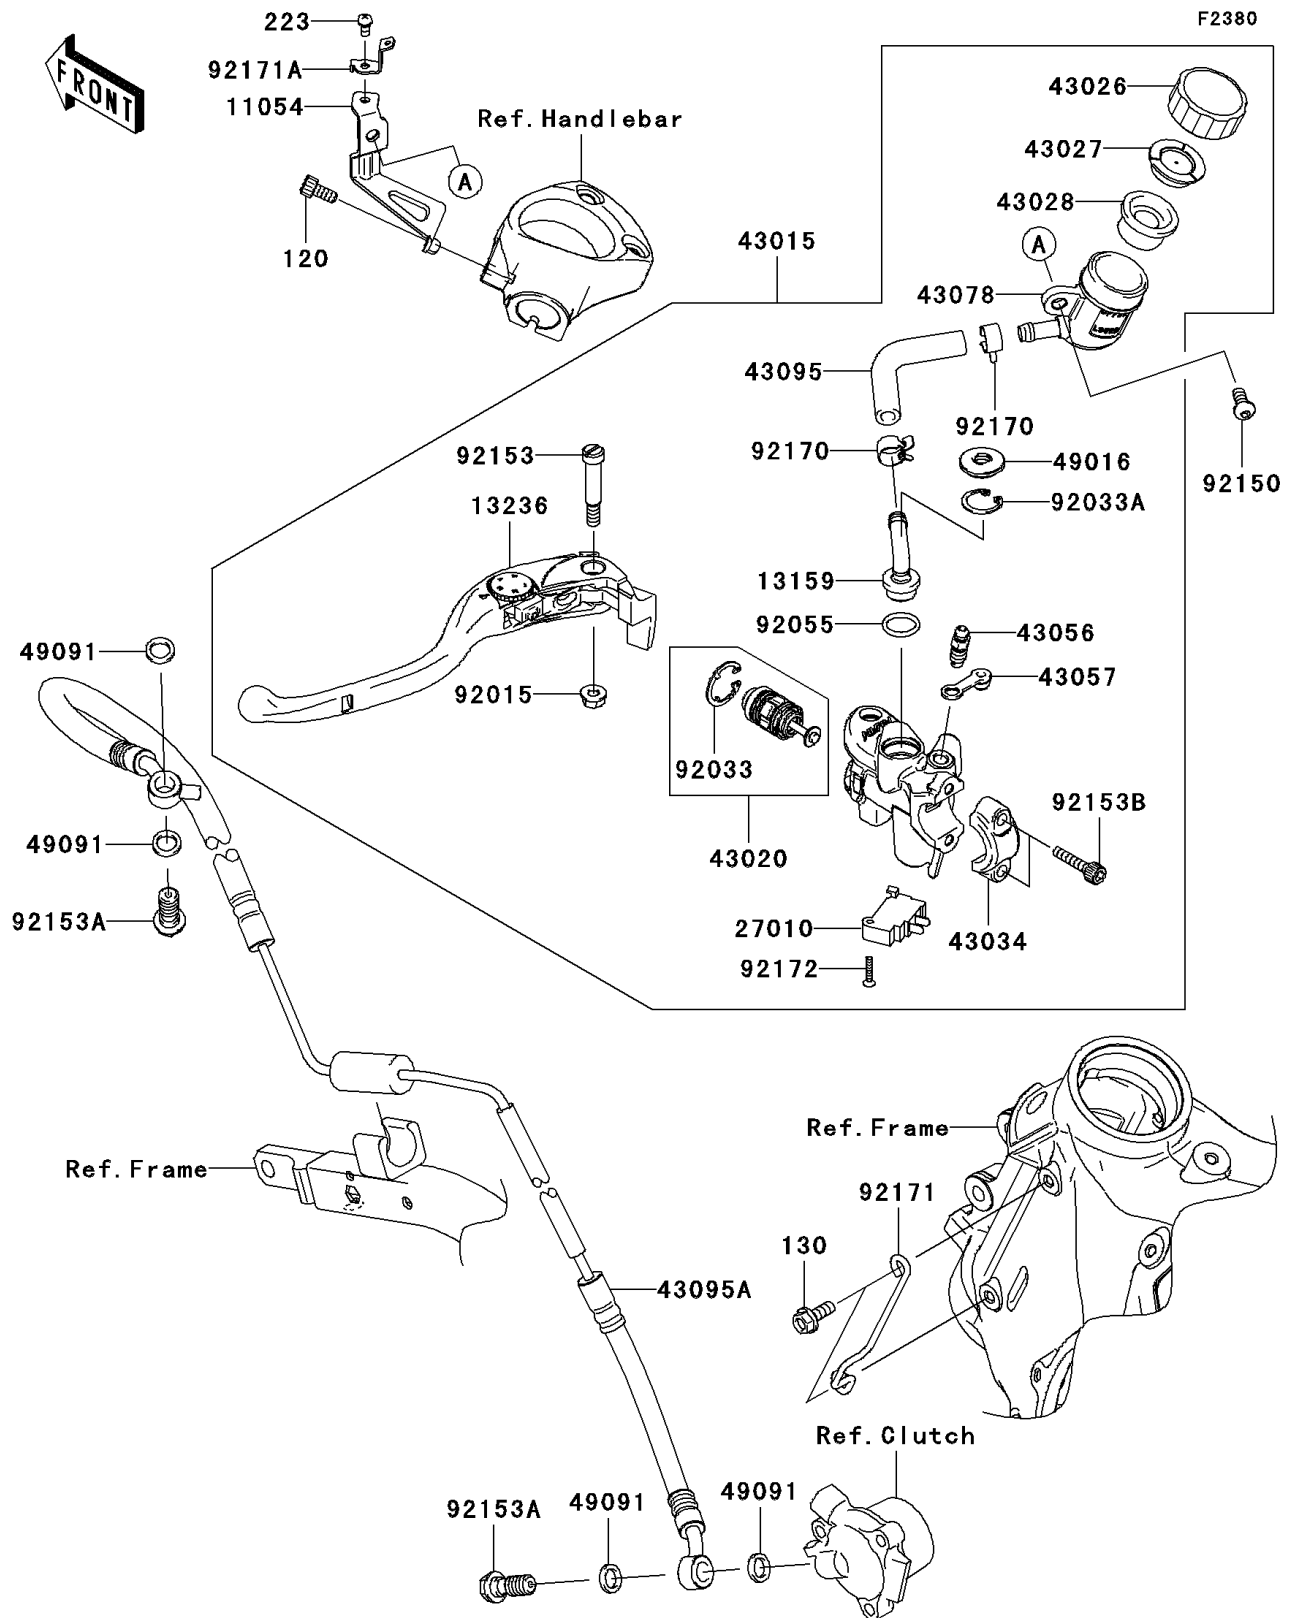

2006 Ninja® ZX™-14

PARTS DIAGRAM

Clutch Master Cylinder

2006 Ninja® ZX™-14

PARTS LIST

Clutch Master Cylinder

ITEM NAME

PART NUMBER

QUANTITY
