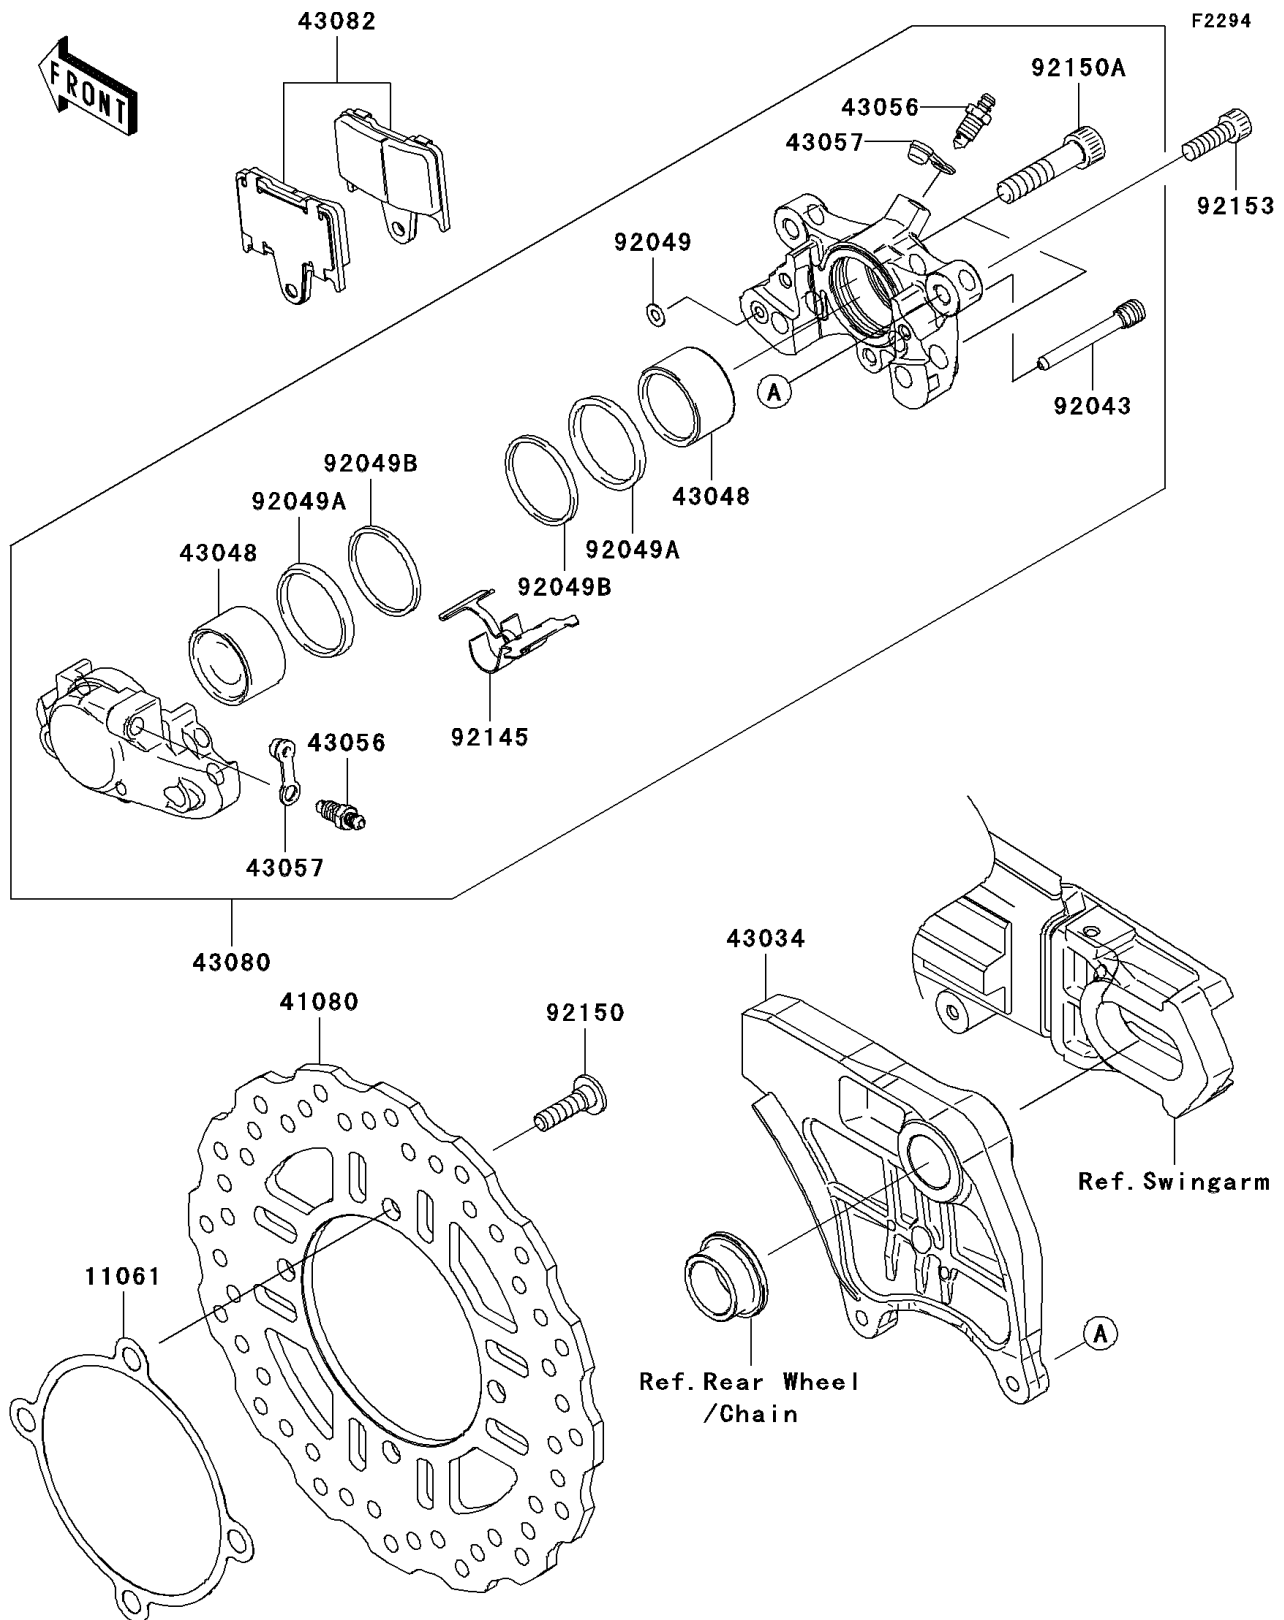

2007 Ninja[®] ZX[™]-14

PARTS DIAGRAM

Rear Brake

2007 Ninja® ZX™-14

PARTS LIST

Rear Brake

ITEM NAME

PART NUMBER

QUANTITY
