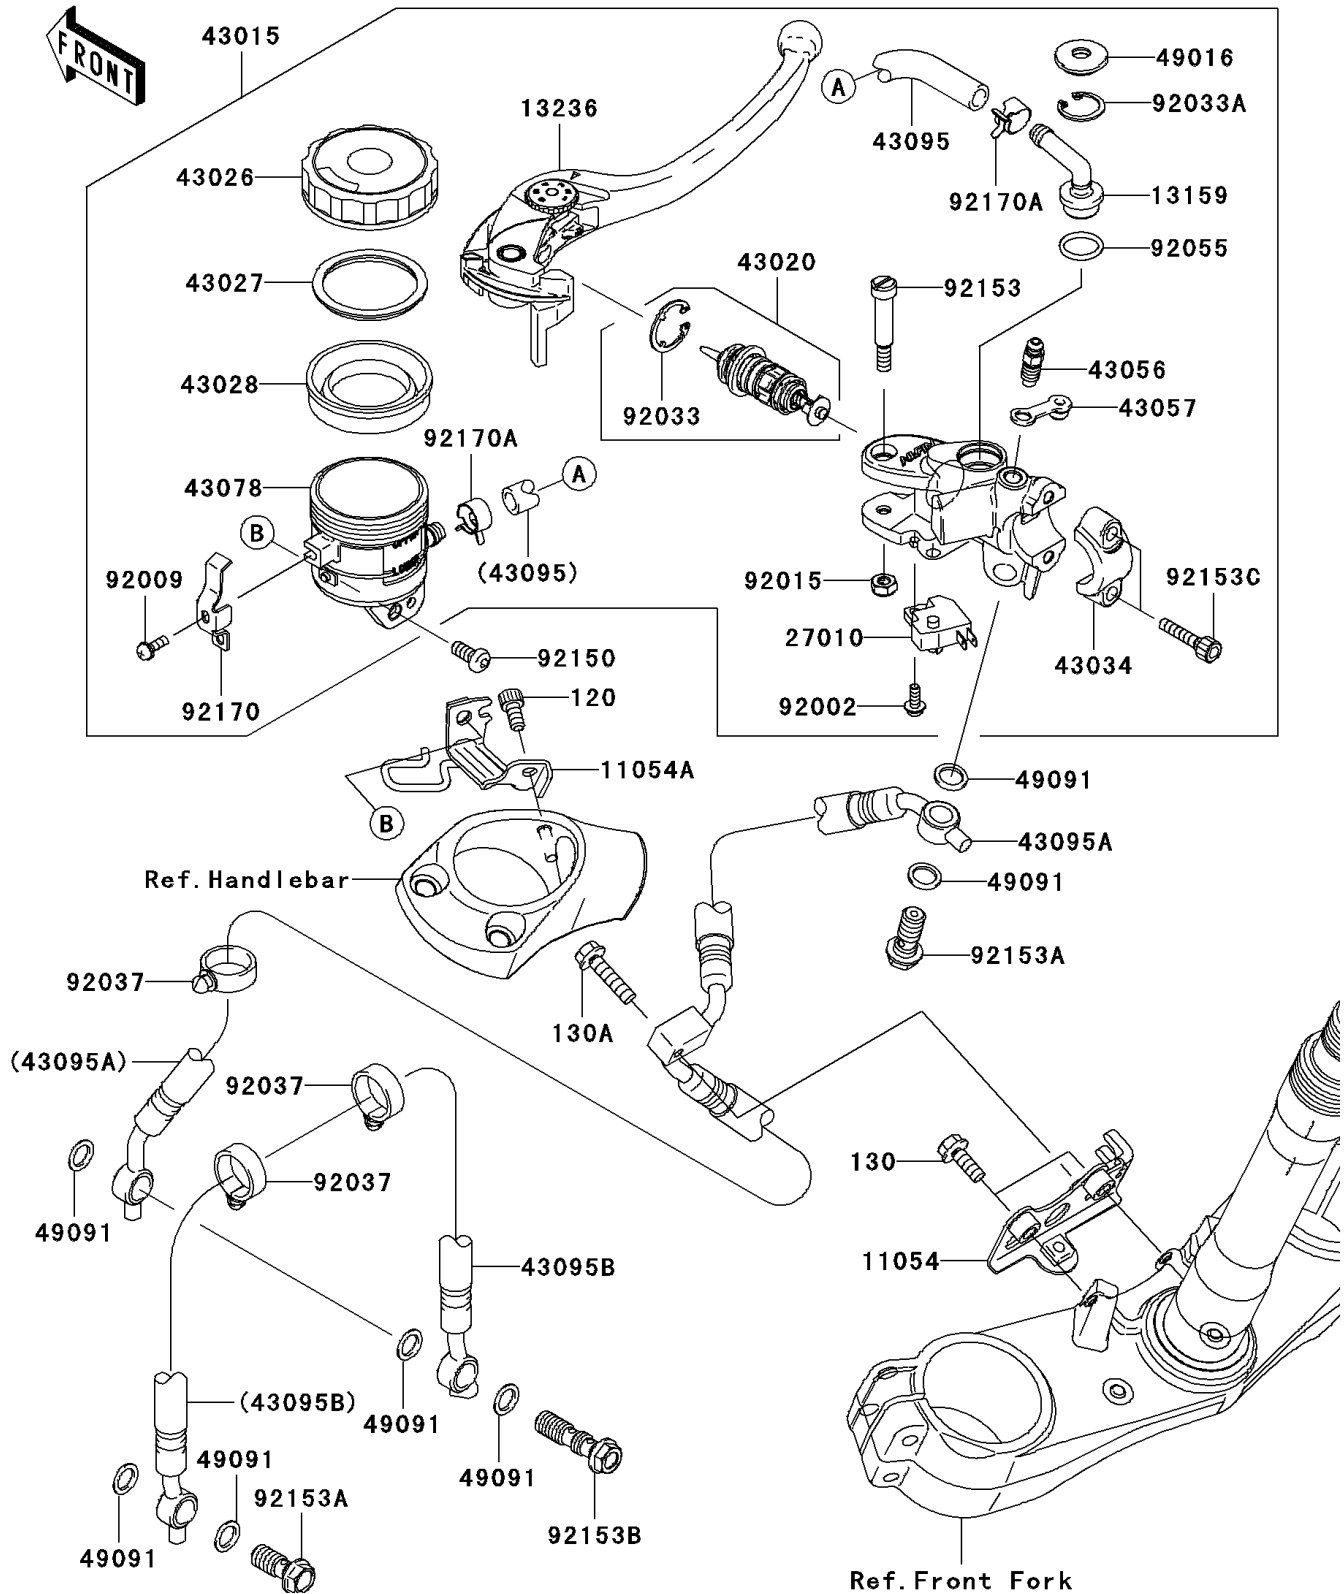

## PARTS DIAGRAM

### Front Master Cylinder

F2291

## PARTS LIST

### Front Master Cylinder

**ITEM NAME**

**PART NUMBER**

**QUANTITY**

---