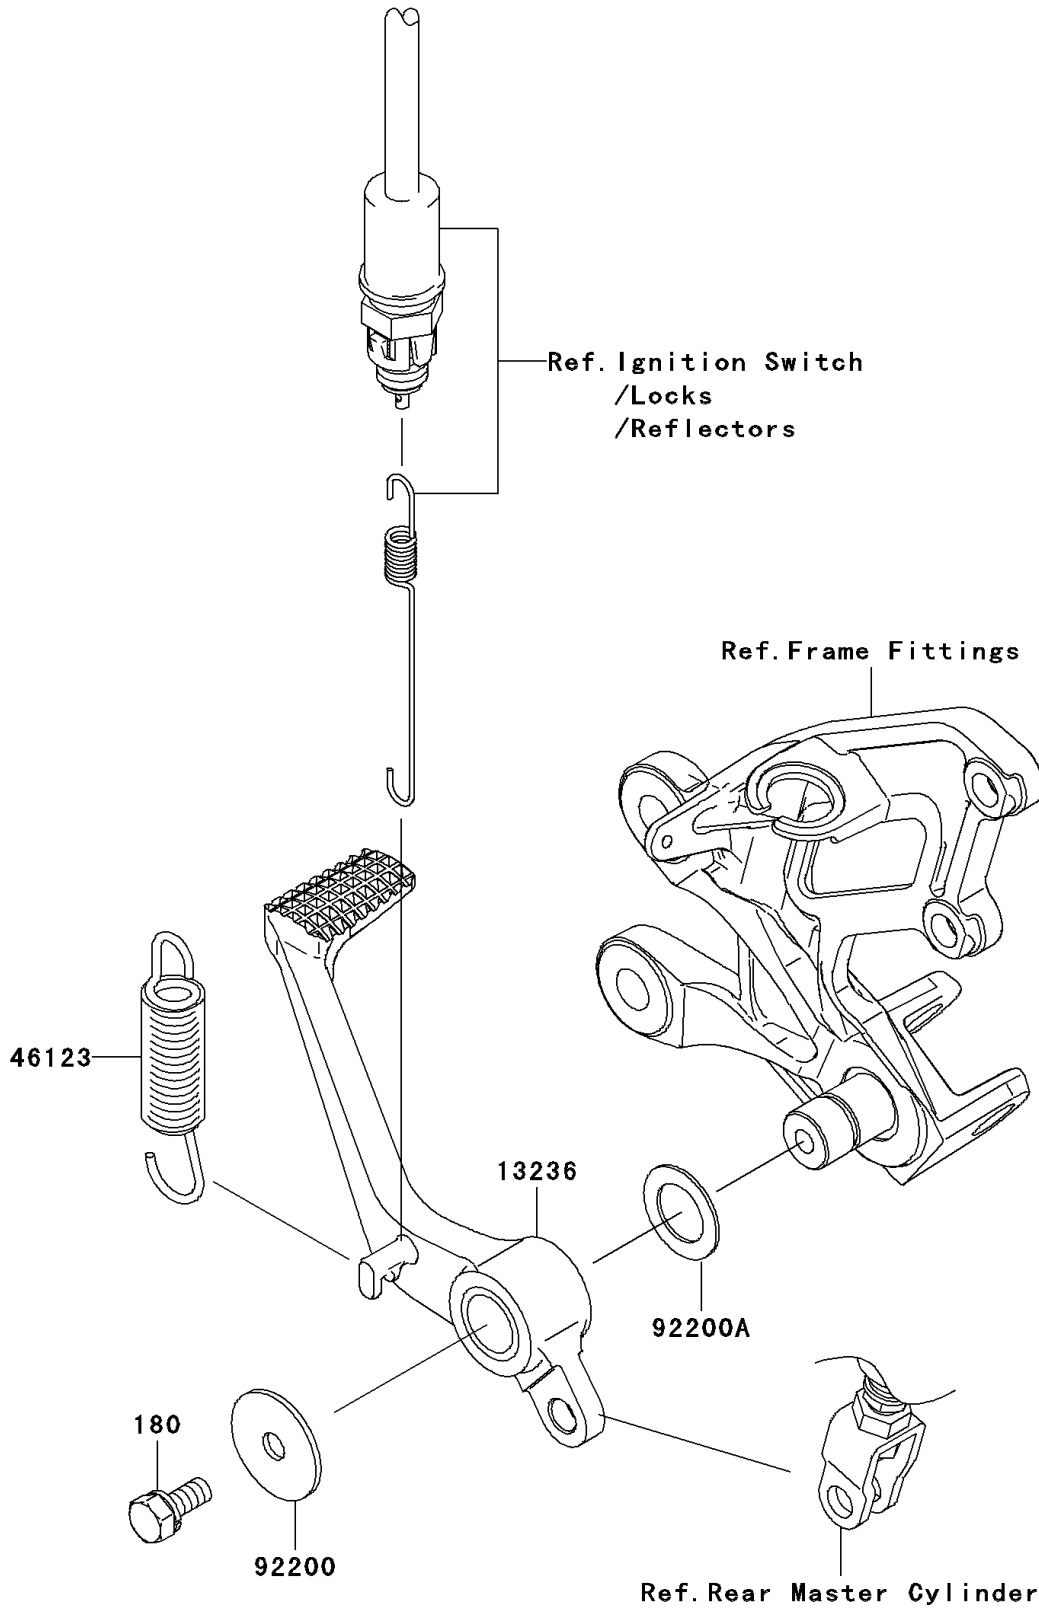

2006 Ninja® ZX™-14

PARTS DIAGRAM

Brake Pedal/Torque Link

F2260

2006 Ninja® ZX™ -14

PARTS LIST

Brake Pedal/Torque Link

ITEM NAME

PART NUMBER

QUANTITY
