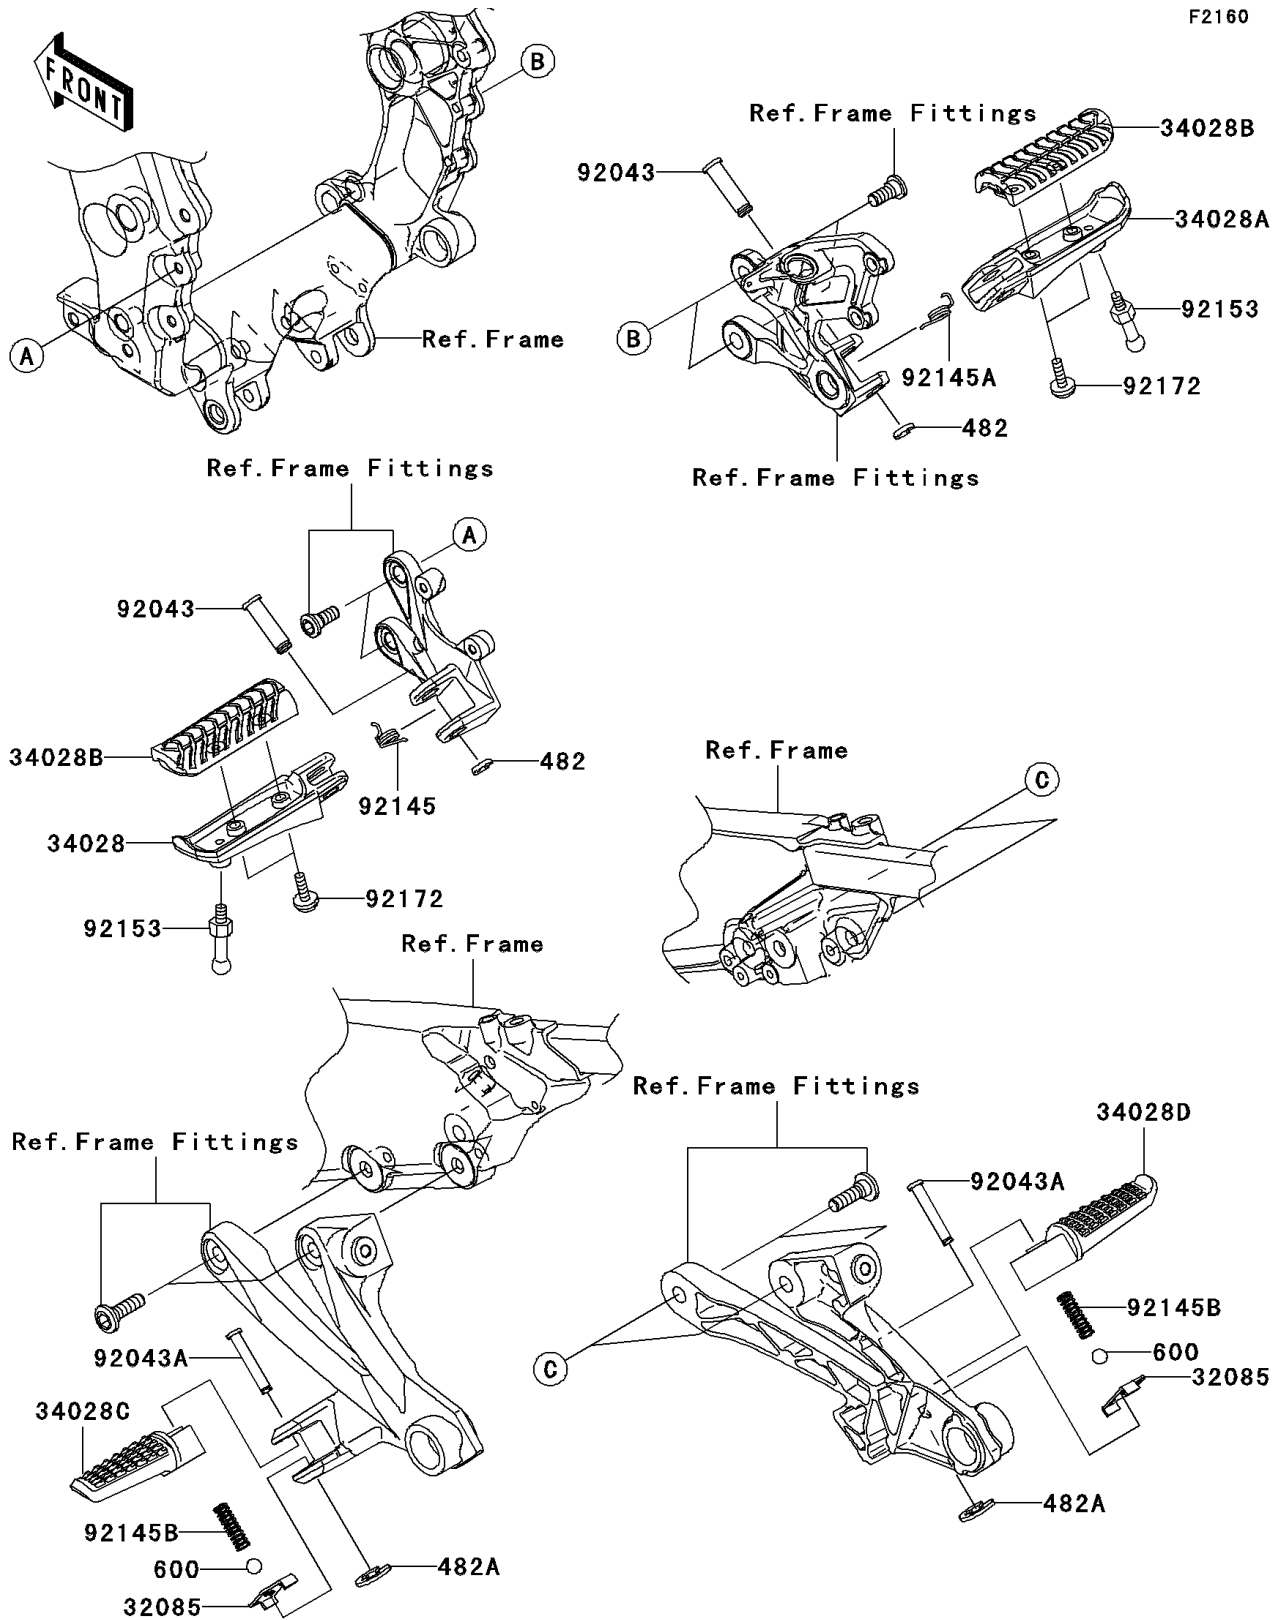

2007 Ninja[®] ZX[™]-14

PARTS DIAGRAM

Footrests

2007 Ninja® ZX™-14

PARTS LIST

Footrests

ITEM NAME

PART NUMBER

QUANTITY
