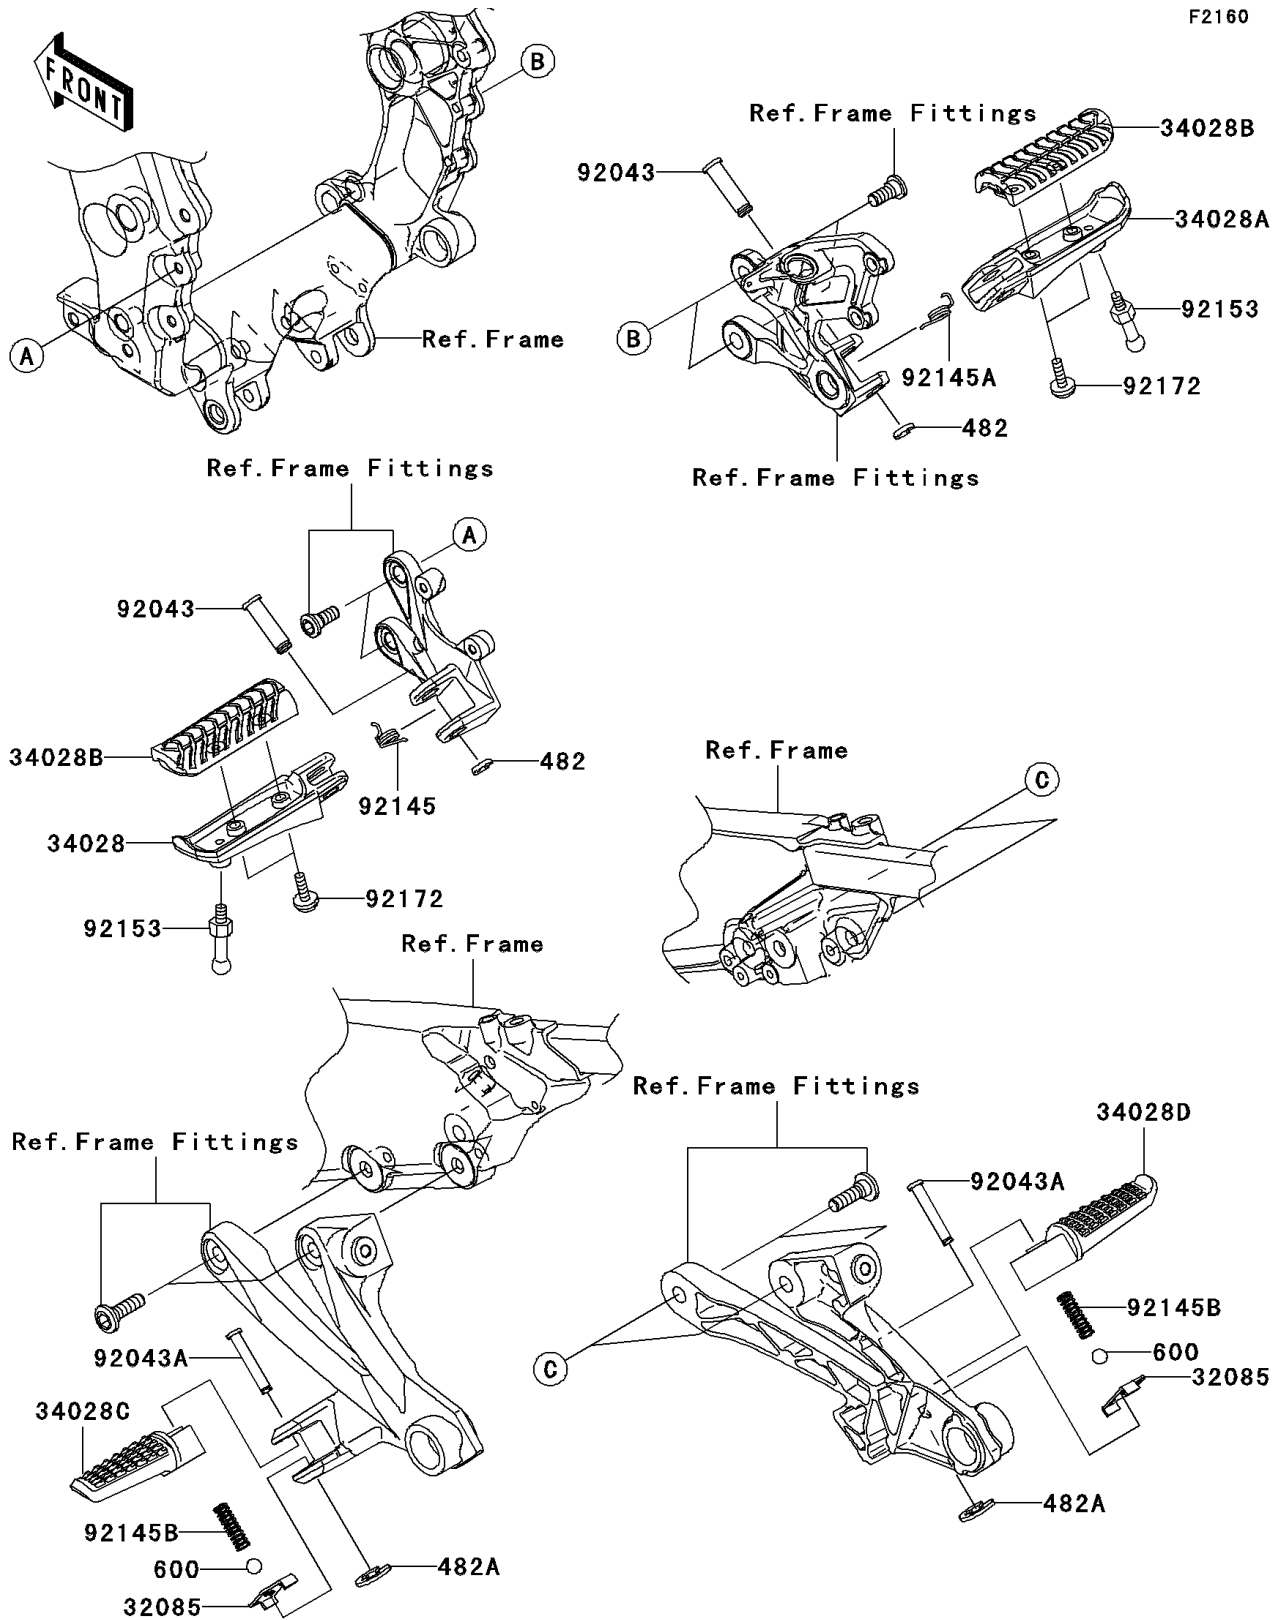

2006 Ninja[®] ZX[™]-14

PARTS DIAGRAM

Footrests

2006 Ninja® ZX™-14

PARTS LIST

Footrests

ITEM NAME

PART NUMBER

QUANTITY
