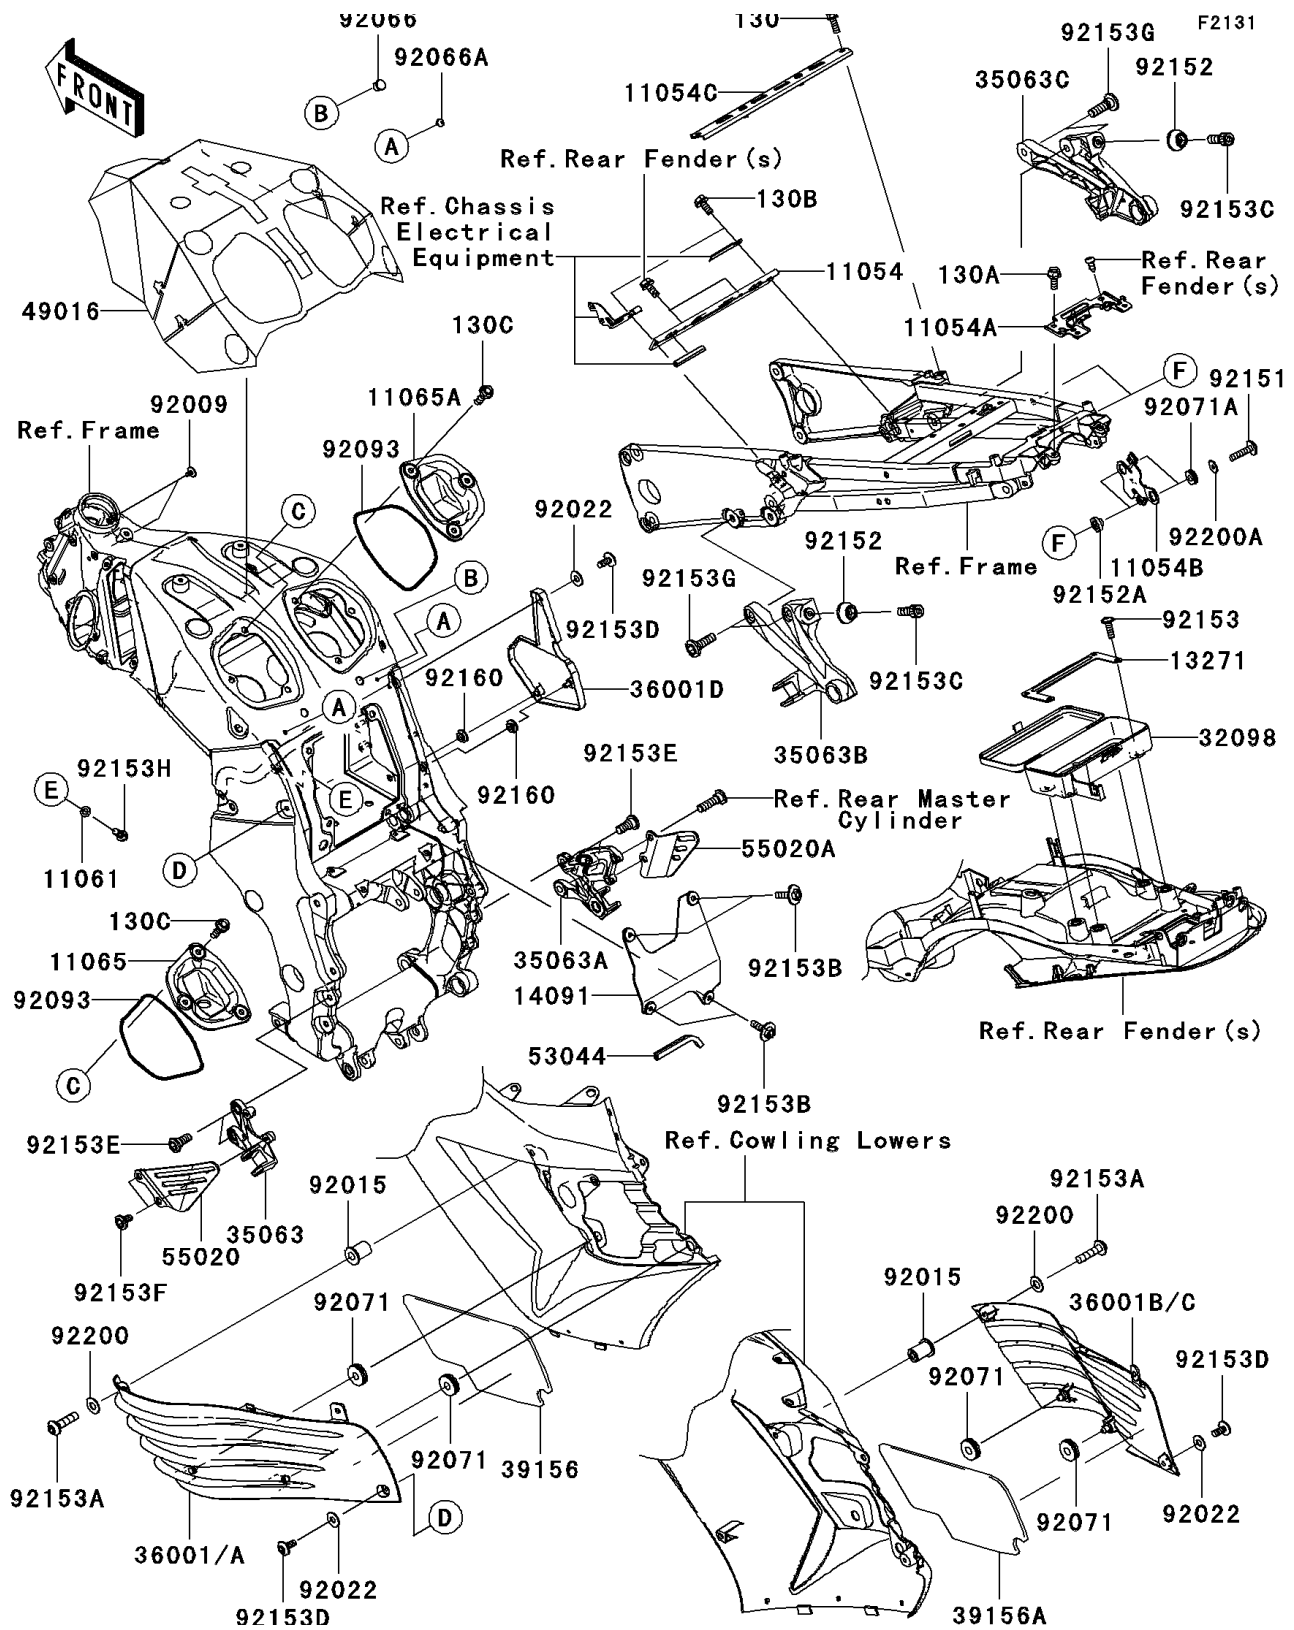

2006 Ninja® ZX™-14

PARTS DIAGRAM

Frame Fittings

Kawasaki

Let the Good Times Roll®

2006 Ninja® ZX™ -14

PARTS LIST Frame Fittings

ITEM NAME	PART NUMBER	QUANTITY
-----------	-------------	----------
