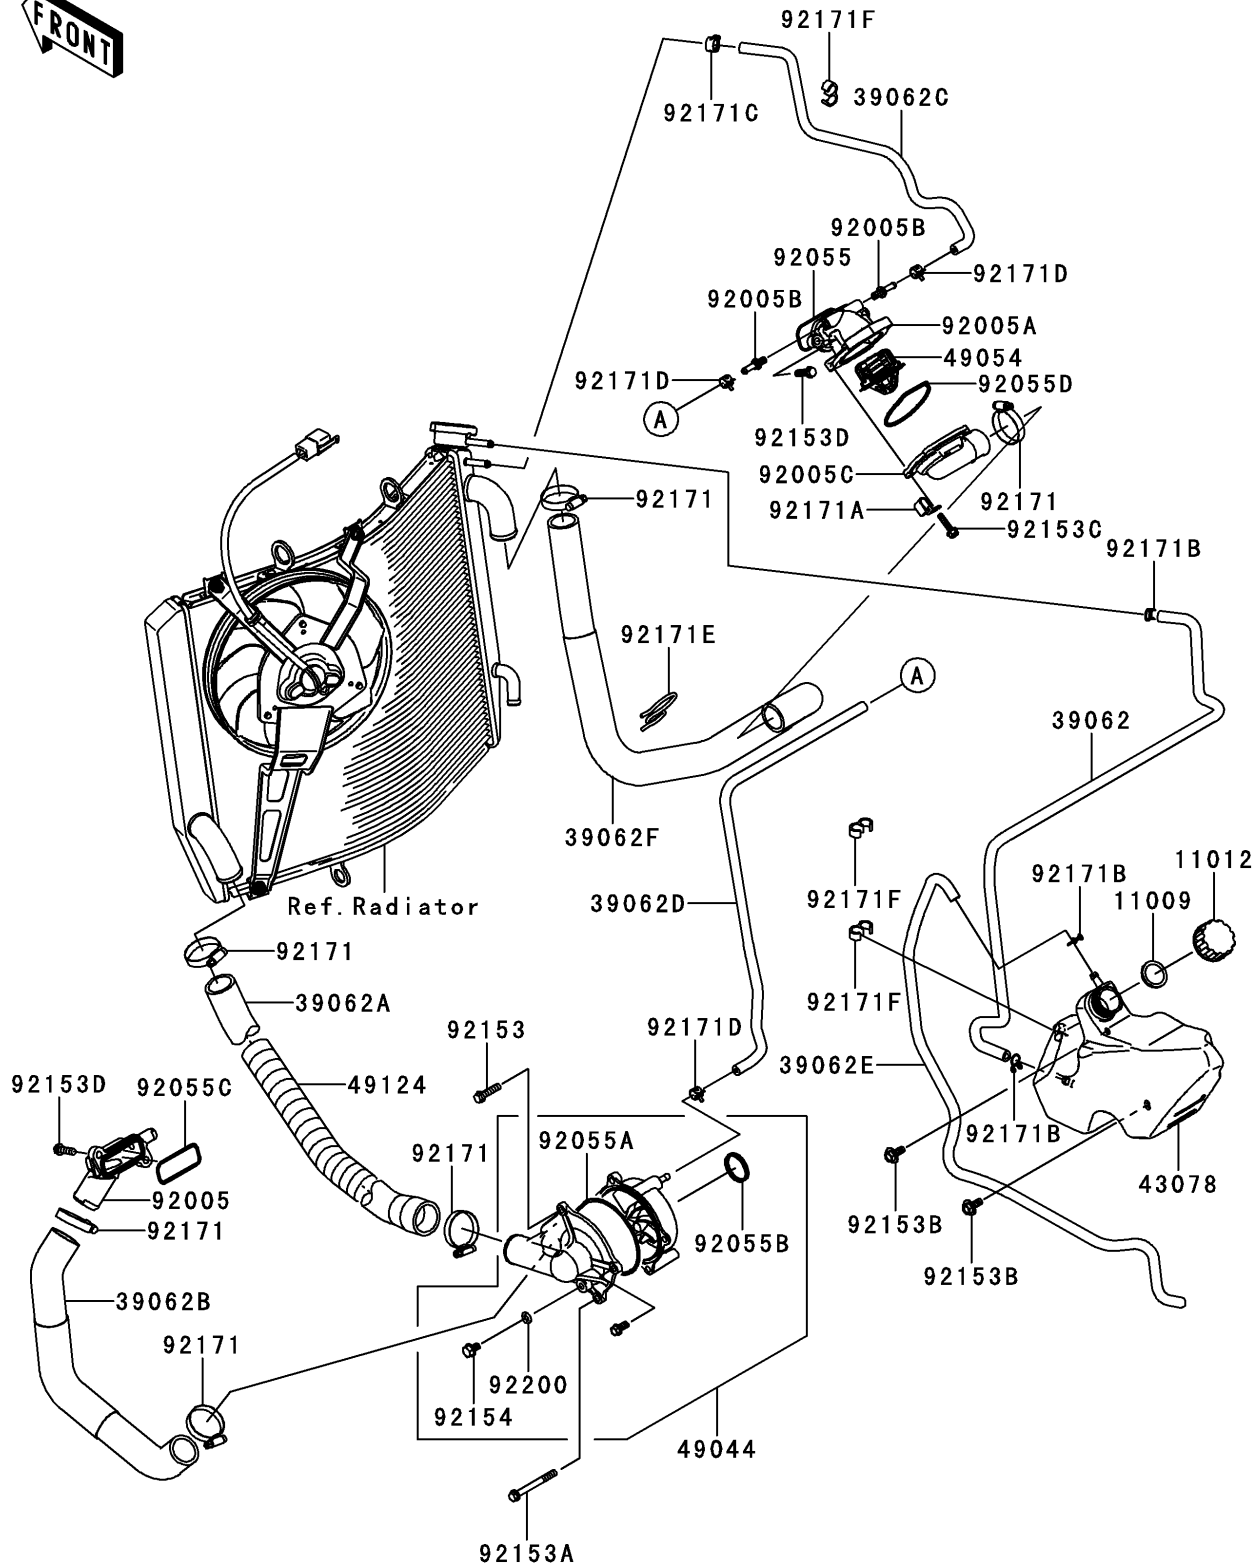

2006 Ninja® ZX™-14

PARTS DIAGRAM

Water Pipe

E3037

2006 Ninja® ZX™-14

PARTS LIST

Water Pipe

ITEM NAME

PART NUMBER

QUANTITY
