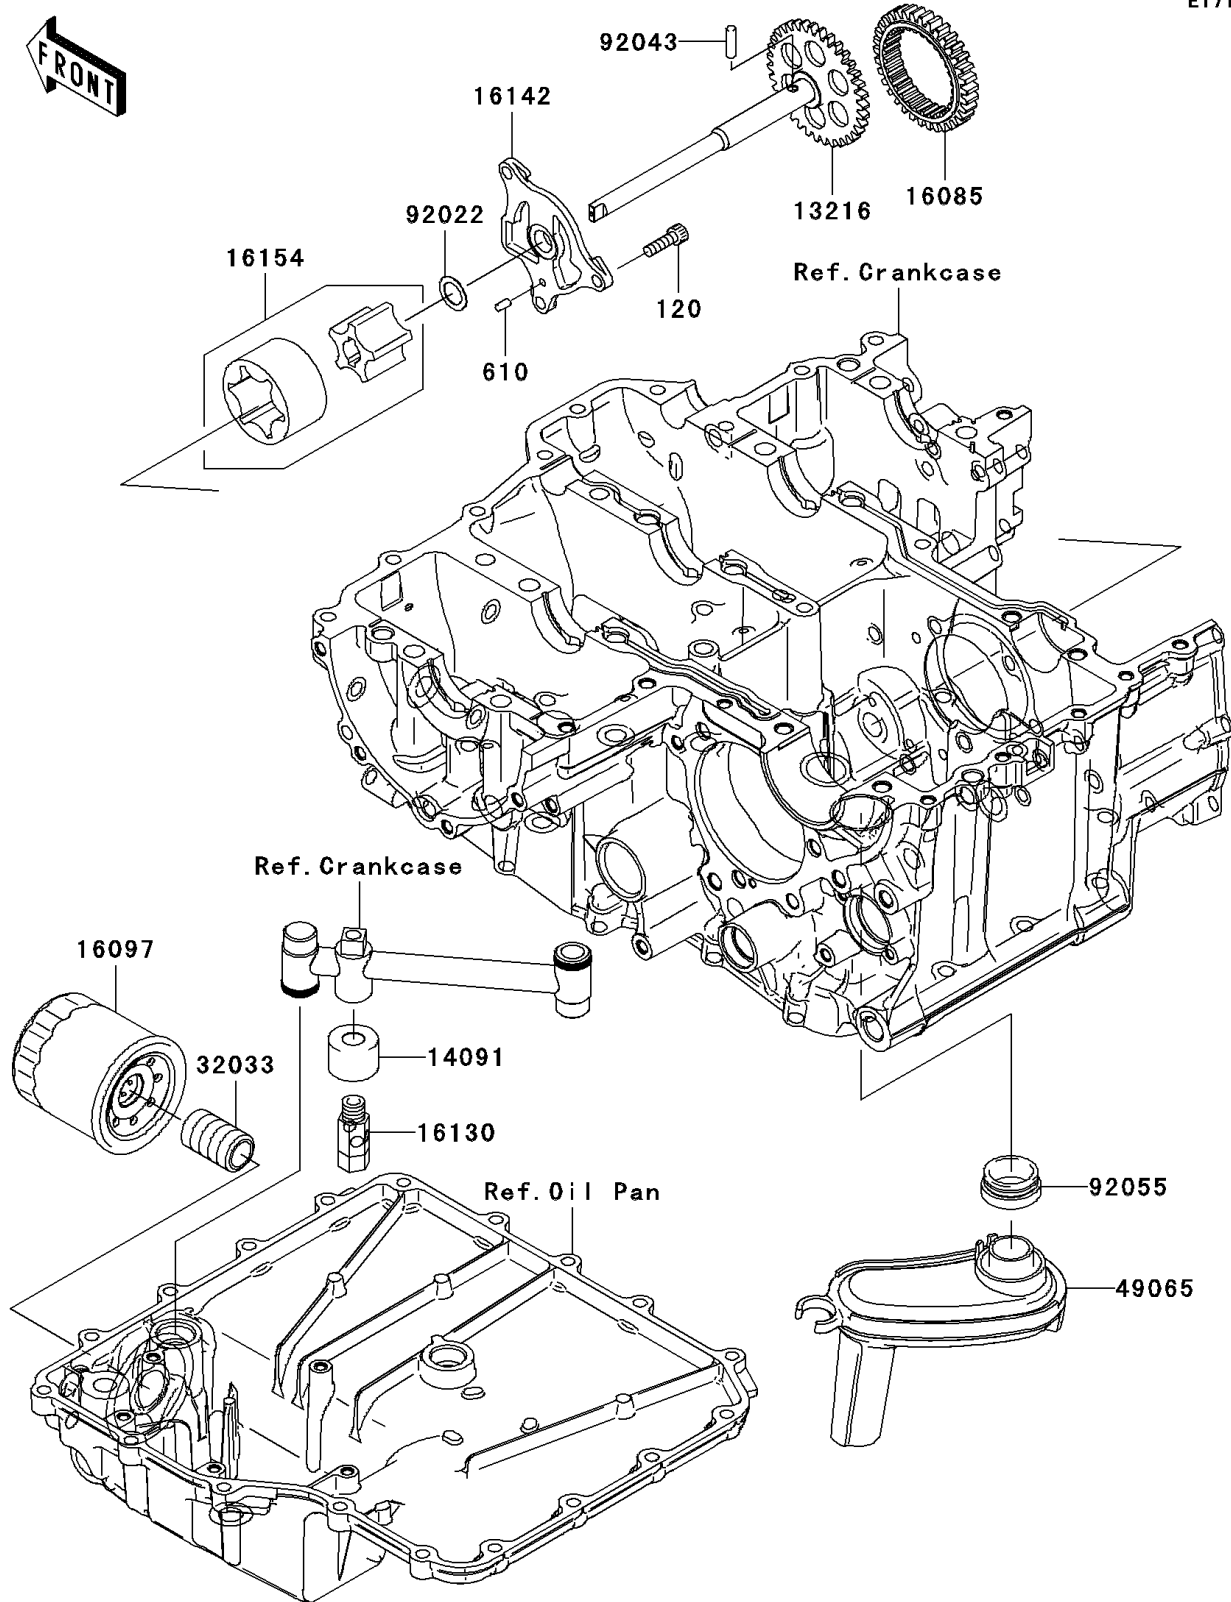

2007 Ninja® ZX™-14

PARTS DIAGRAM

Oil Pump/Oil Filter

E1710

2007 Ninja[®] ZX[™]-14

PARTS LIST

Oil Pump/Oil Filter

ITEM NAME

PART NUMBER

QUANTITY
