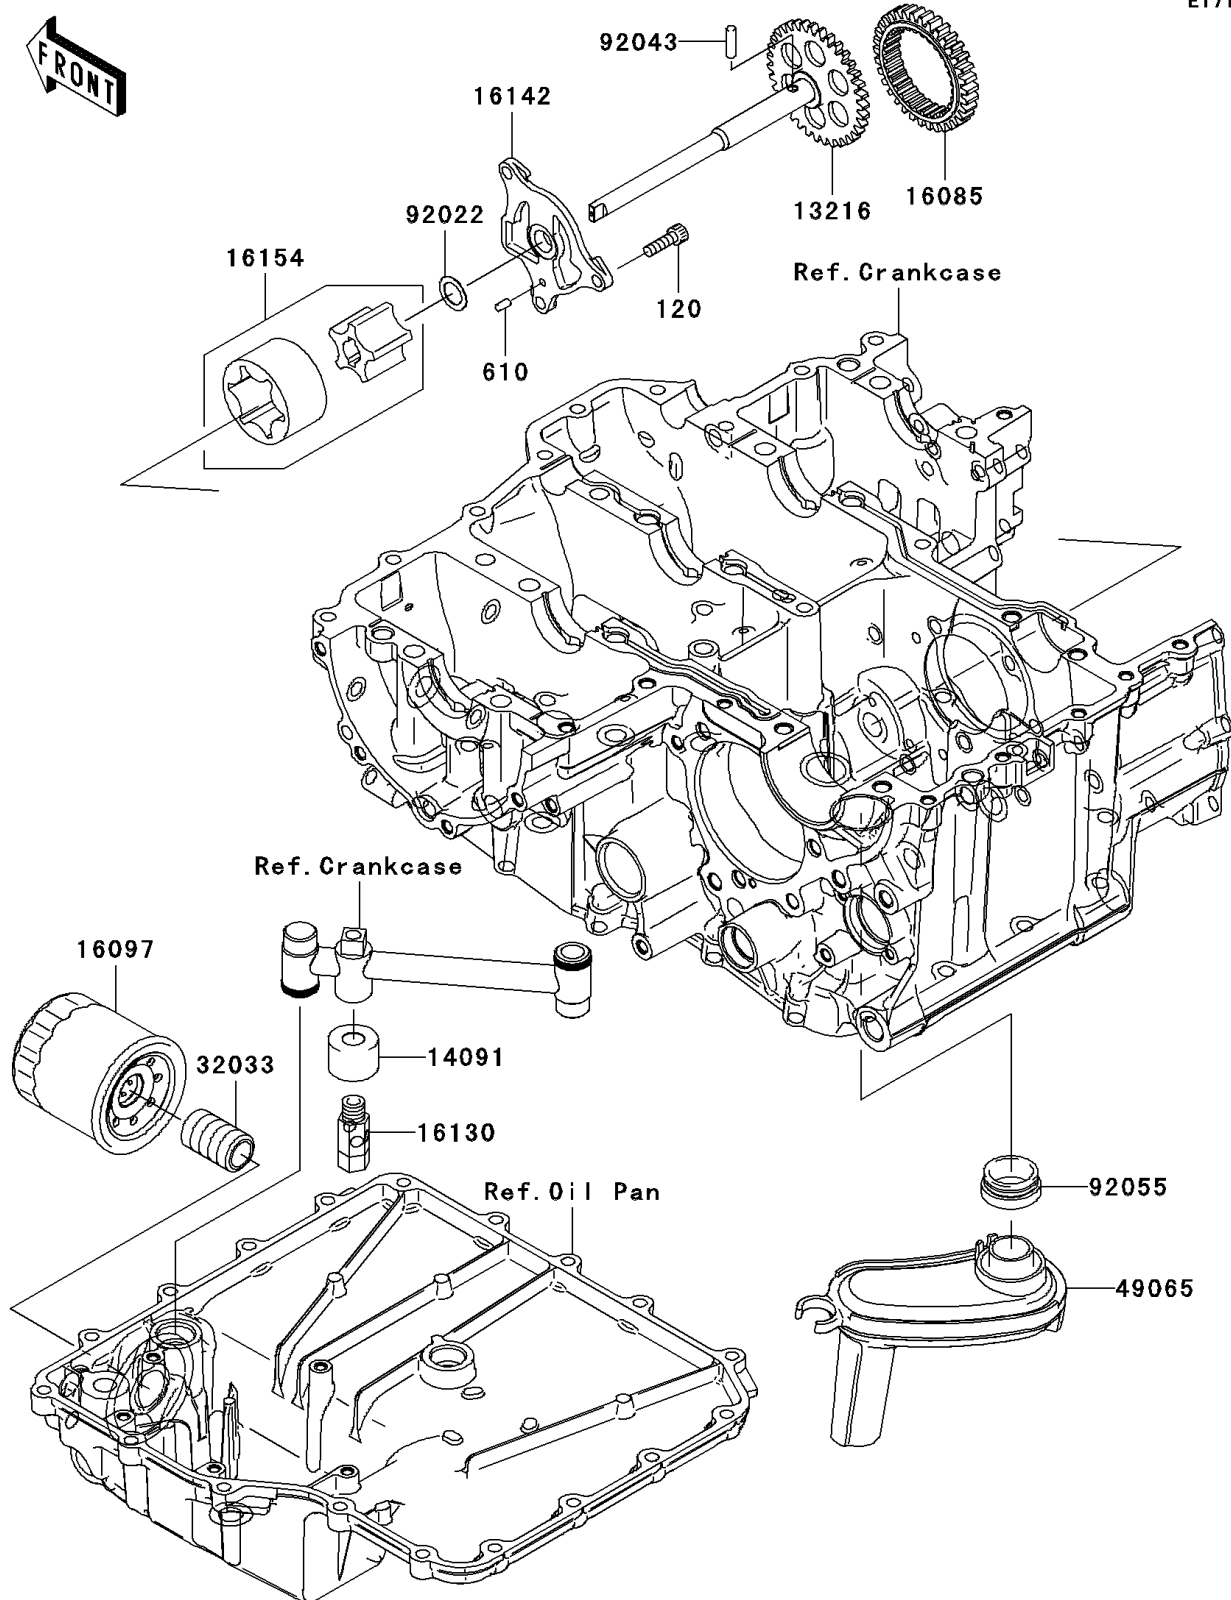

2006 Ninja® ZX™-14

PARTS DIAGRAM

Oil Pump/Oil Filter

E1710

2006 Ninja[®] ZX[™]-14

PARTS LIST

Oil Pump/Oil Filter

ITEM NAME

PART NUMBER

QUANTITY
