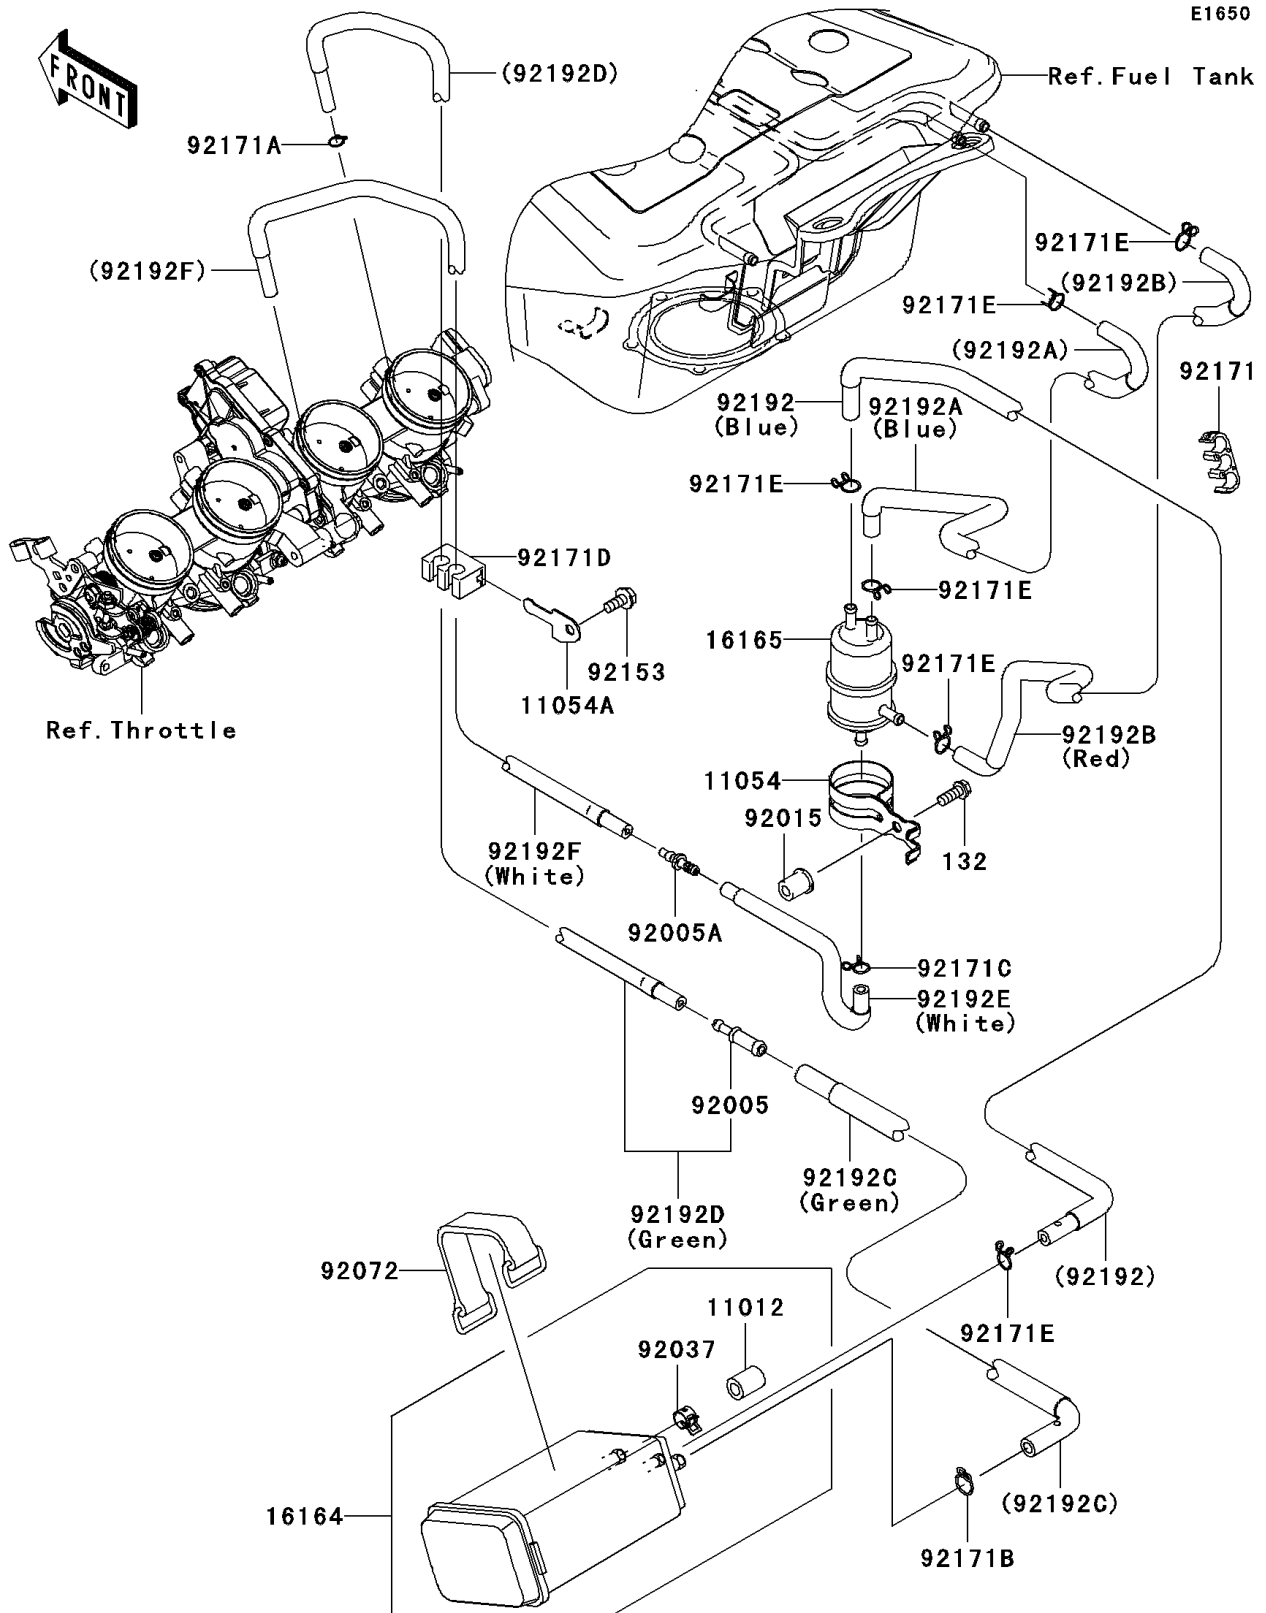

2006 Ninja[®] ZX[™]-14

PARTS DIAGRAM

Fuel Evaporative System(CA)

2006 Ninja® ZX™ -14

PARTS LIST

Fuel Evaporative System(CA)

ITEM NAME

PART NUMBER

QUANTITY
