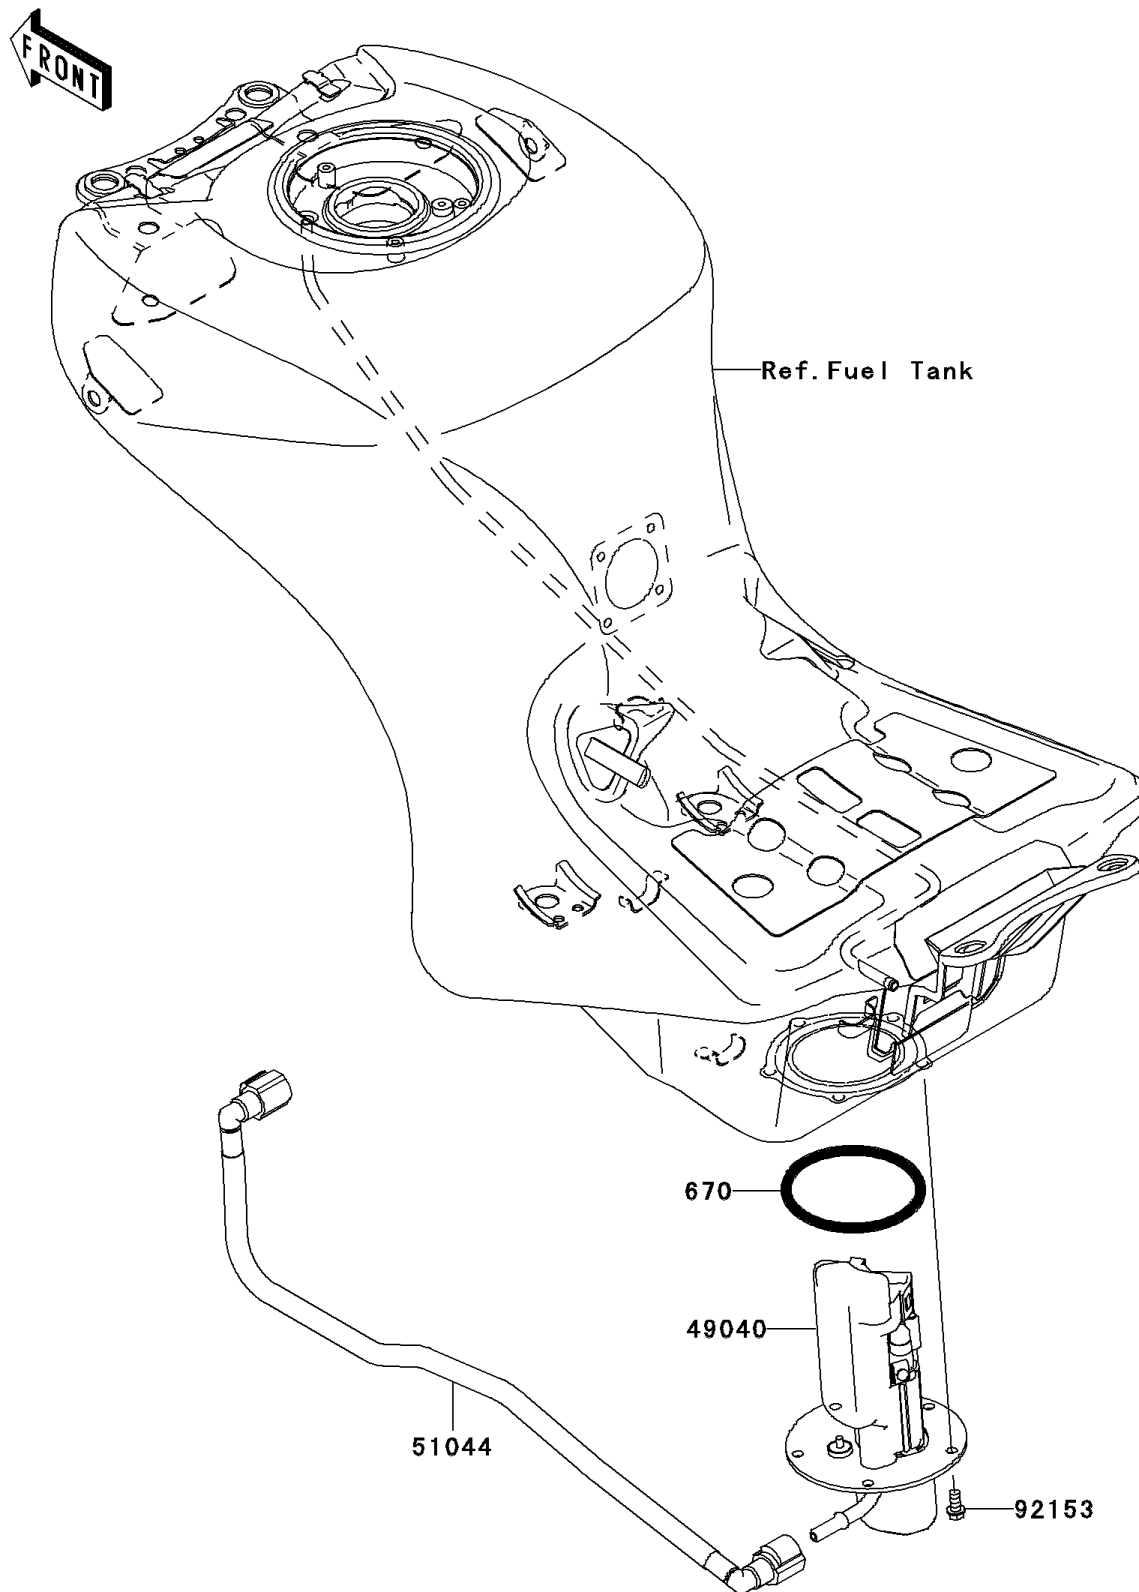

2006 Ninja[®] ZX[™]-14

PARTS DIAGRAM

Fuel Pump

Kawasaki

Let the Good Times Roll[®]

E1520

2006 Ninja® ZX™-14

PARTS LIST

Fuel Pump

ITEM NAME

PART NUMBER

QUANTITY
