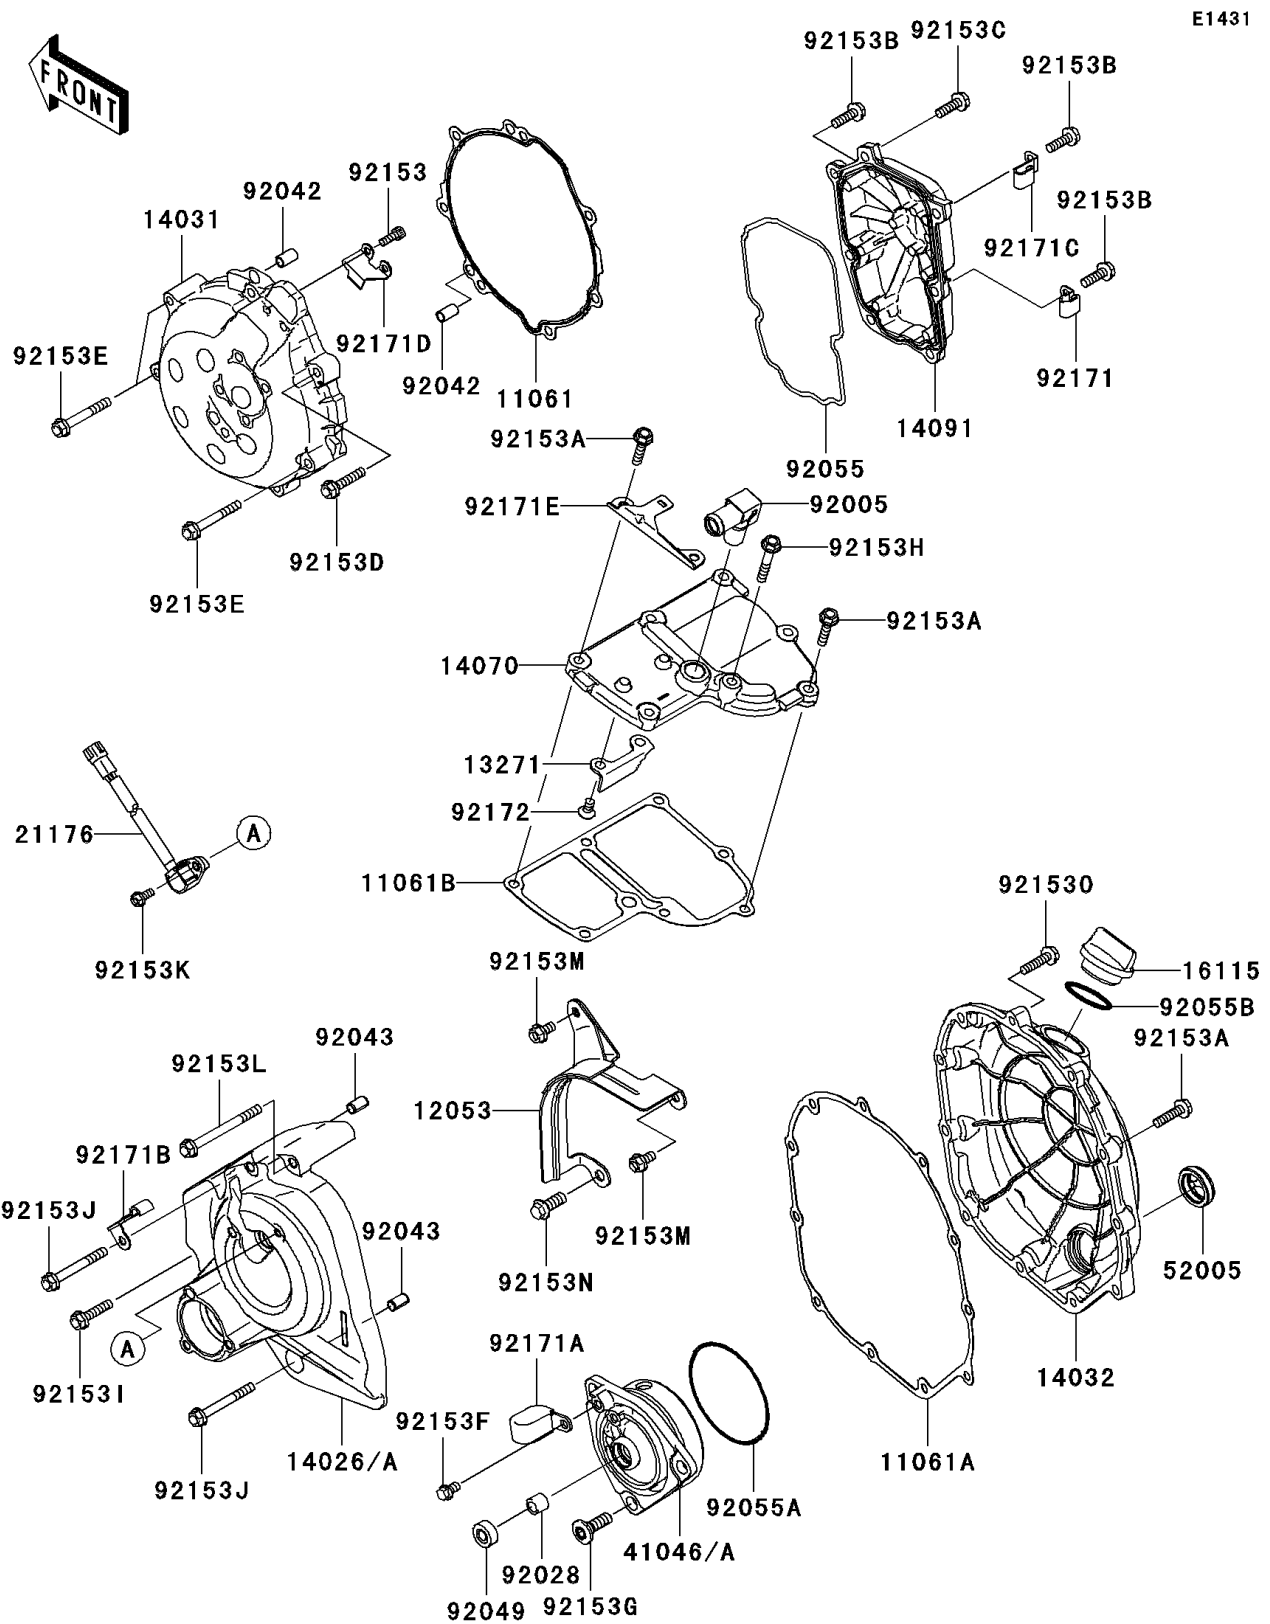

2006 Ninja® ZX™-14

PARTS DIAGRAM

Engine Cover(s)

2006 Ninja® ZX™-14

PARTS LIST

Engine Cover(s)

ITEM NAME

PART NUMBER

QUANTITY
