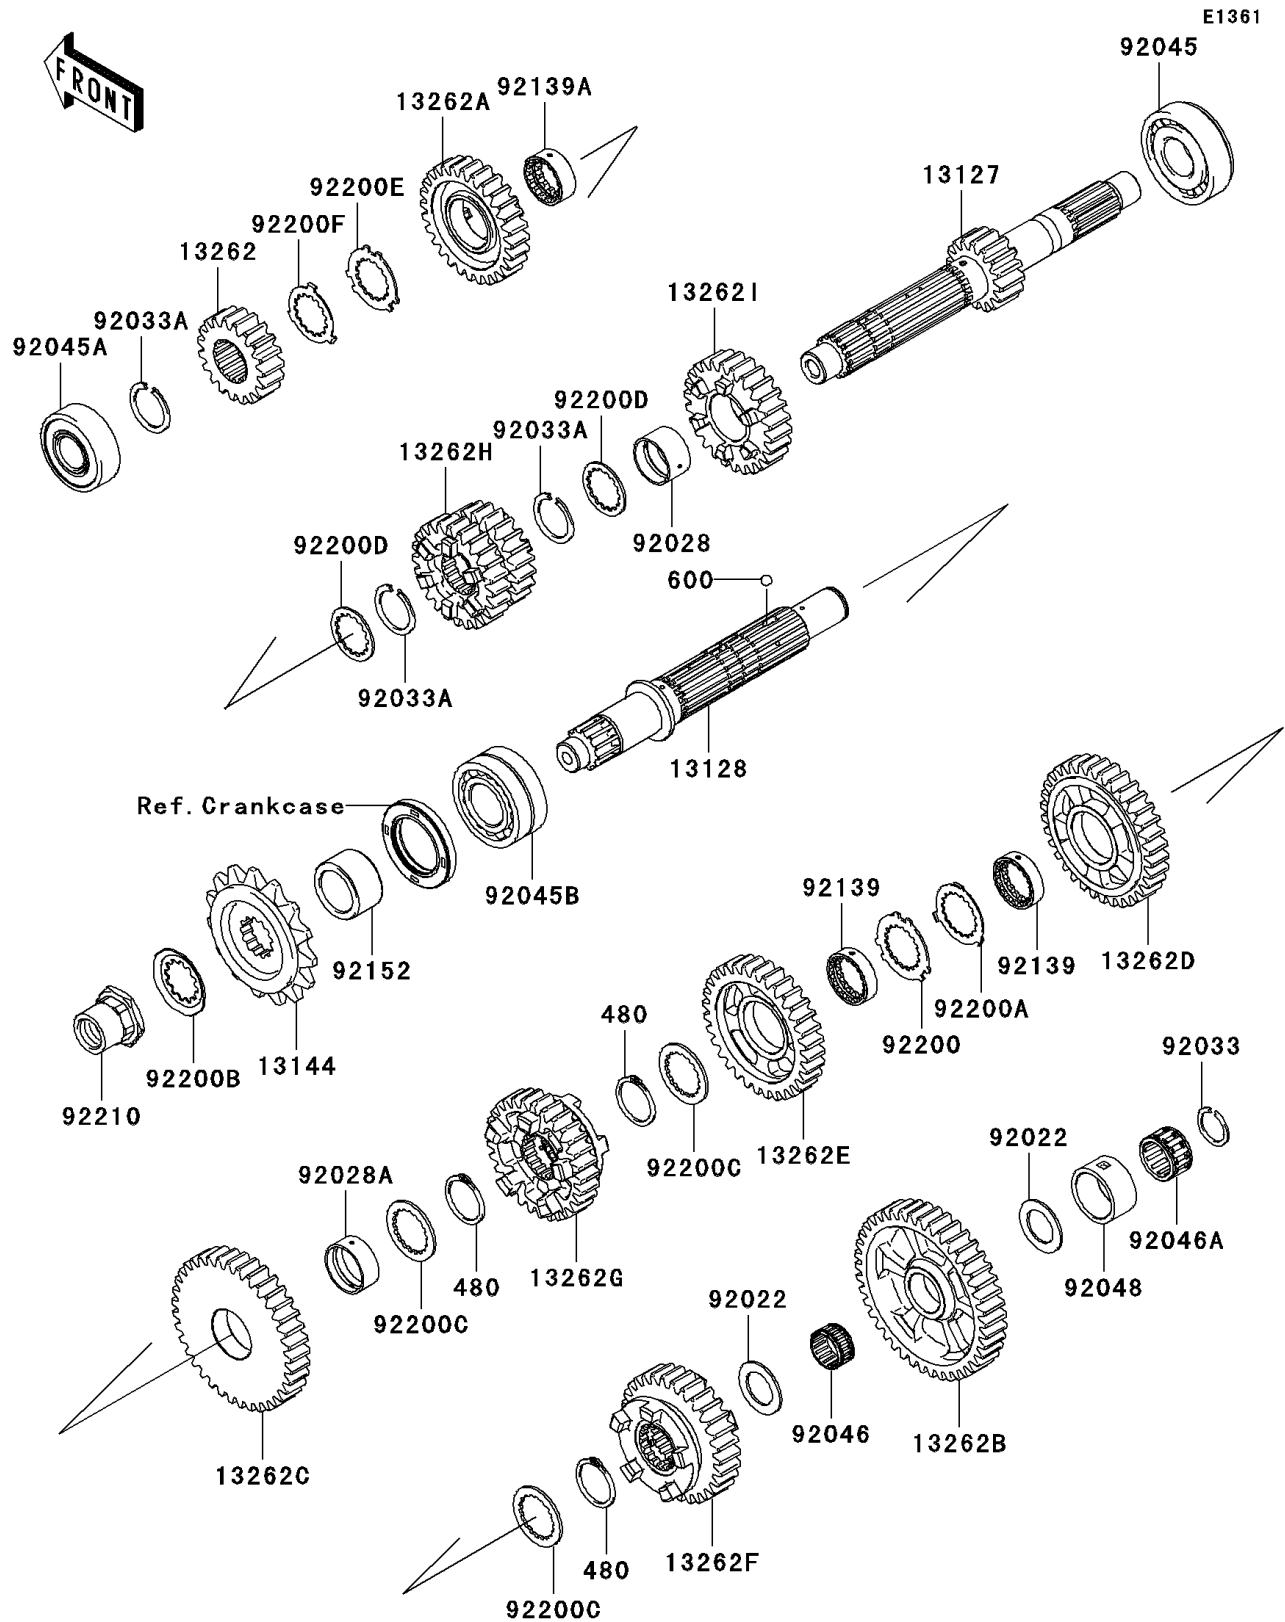

2007 Ninja® ZX™-14

PARTS DIAGRAM

Transmission