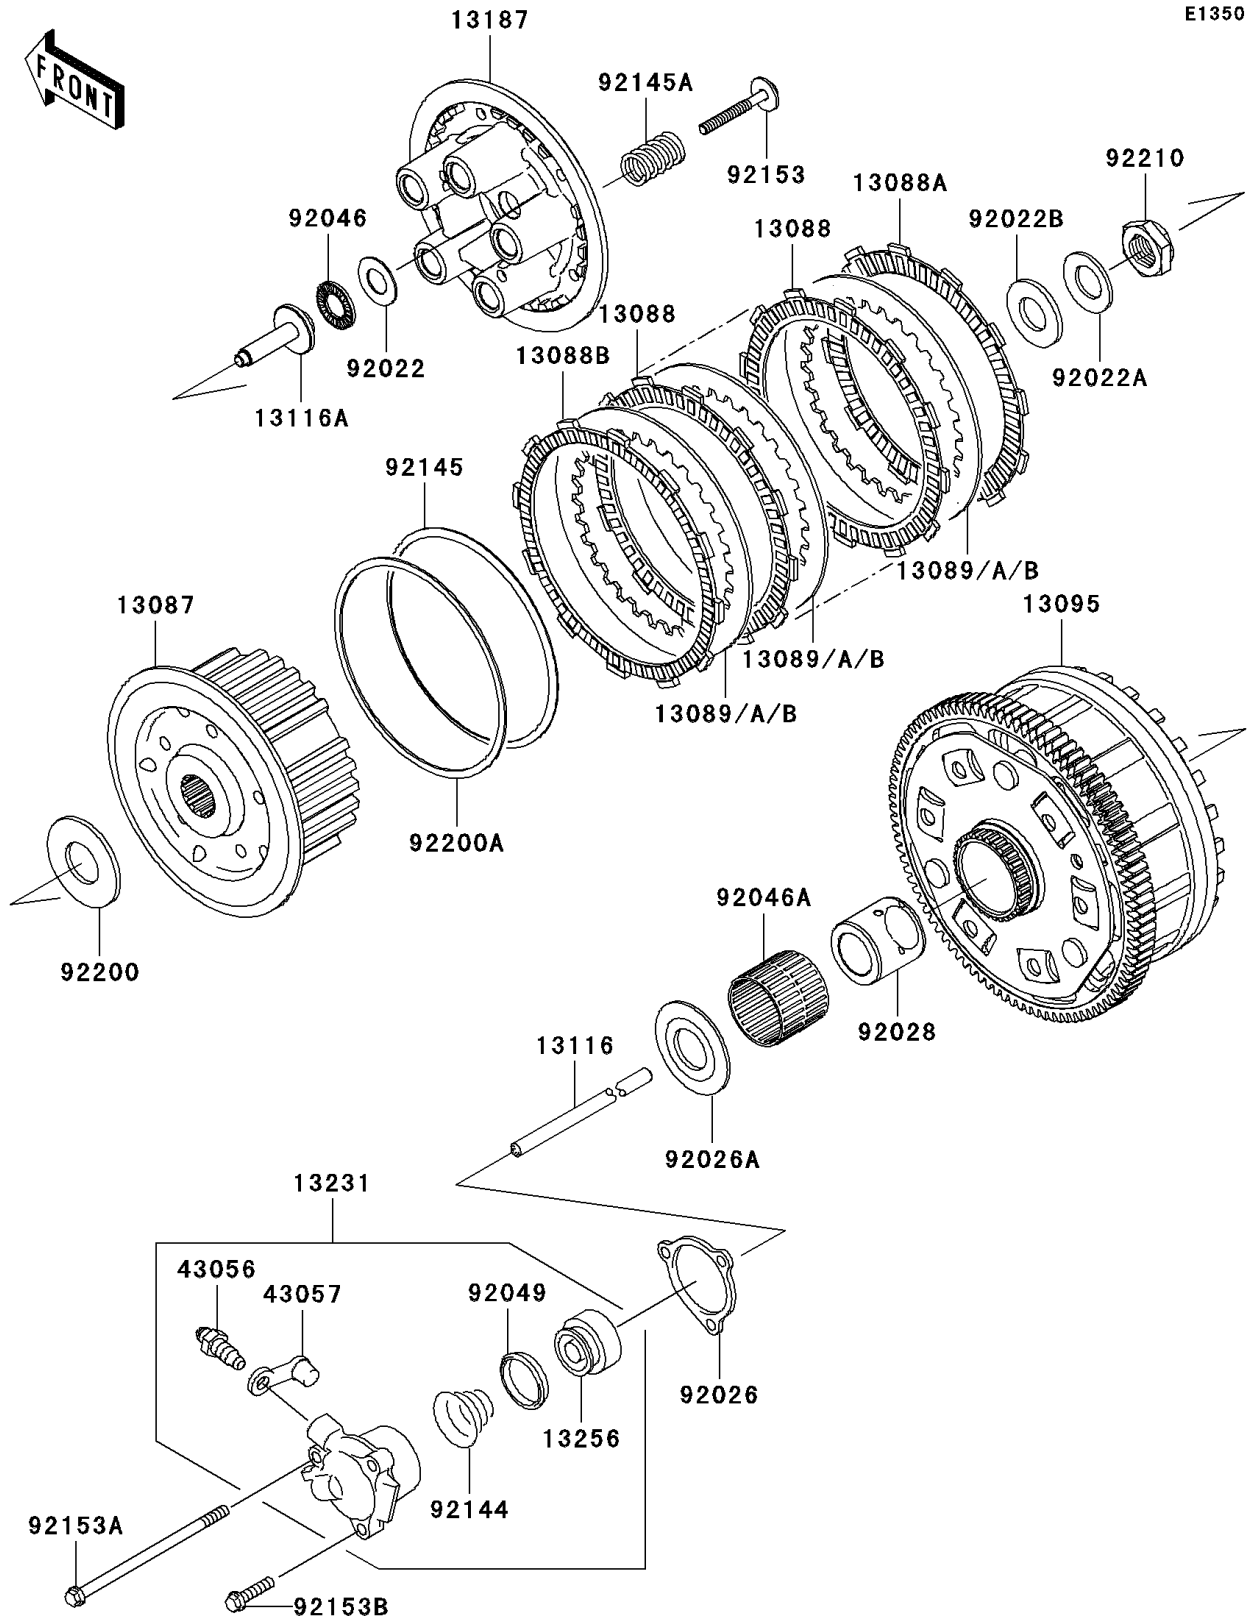

2007 Ninja® ZX™-14

PARTS DIAGRAM

Clutch

2007 Ninja® ZX™-14

PARTS LIST

Clutch

ITEM NAME

PART NUMBER

QUANTITY
