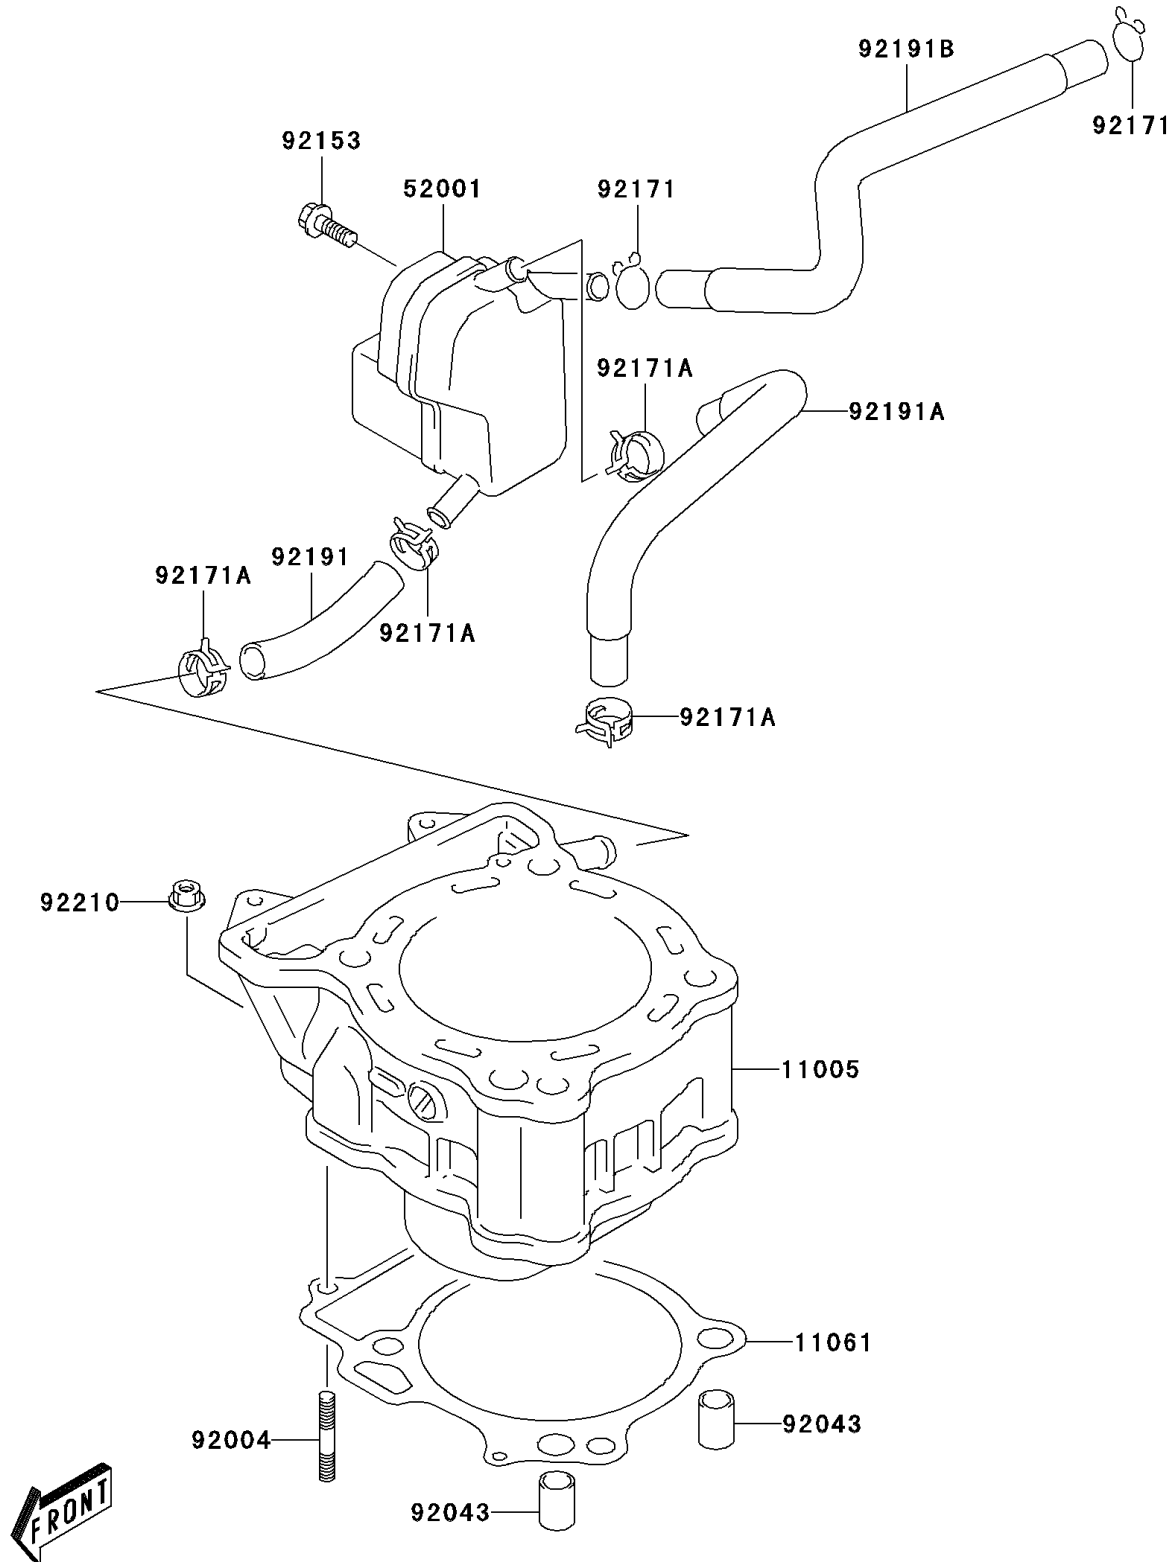

2006 KFX400

PARTS DIAGRAM

Cylinder

E1121

2006 KFX400

PARTS LIST

Cylinder

ITEM NAME

PART NUMBER

QUANTITY
