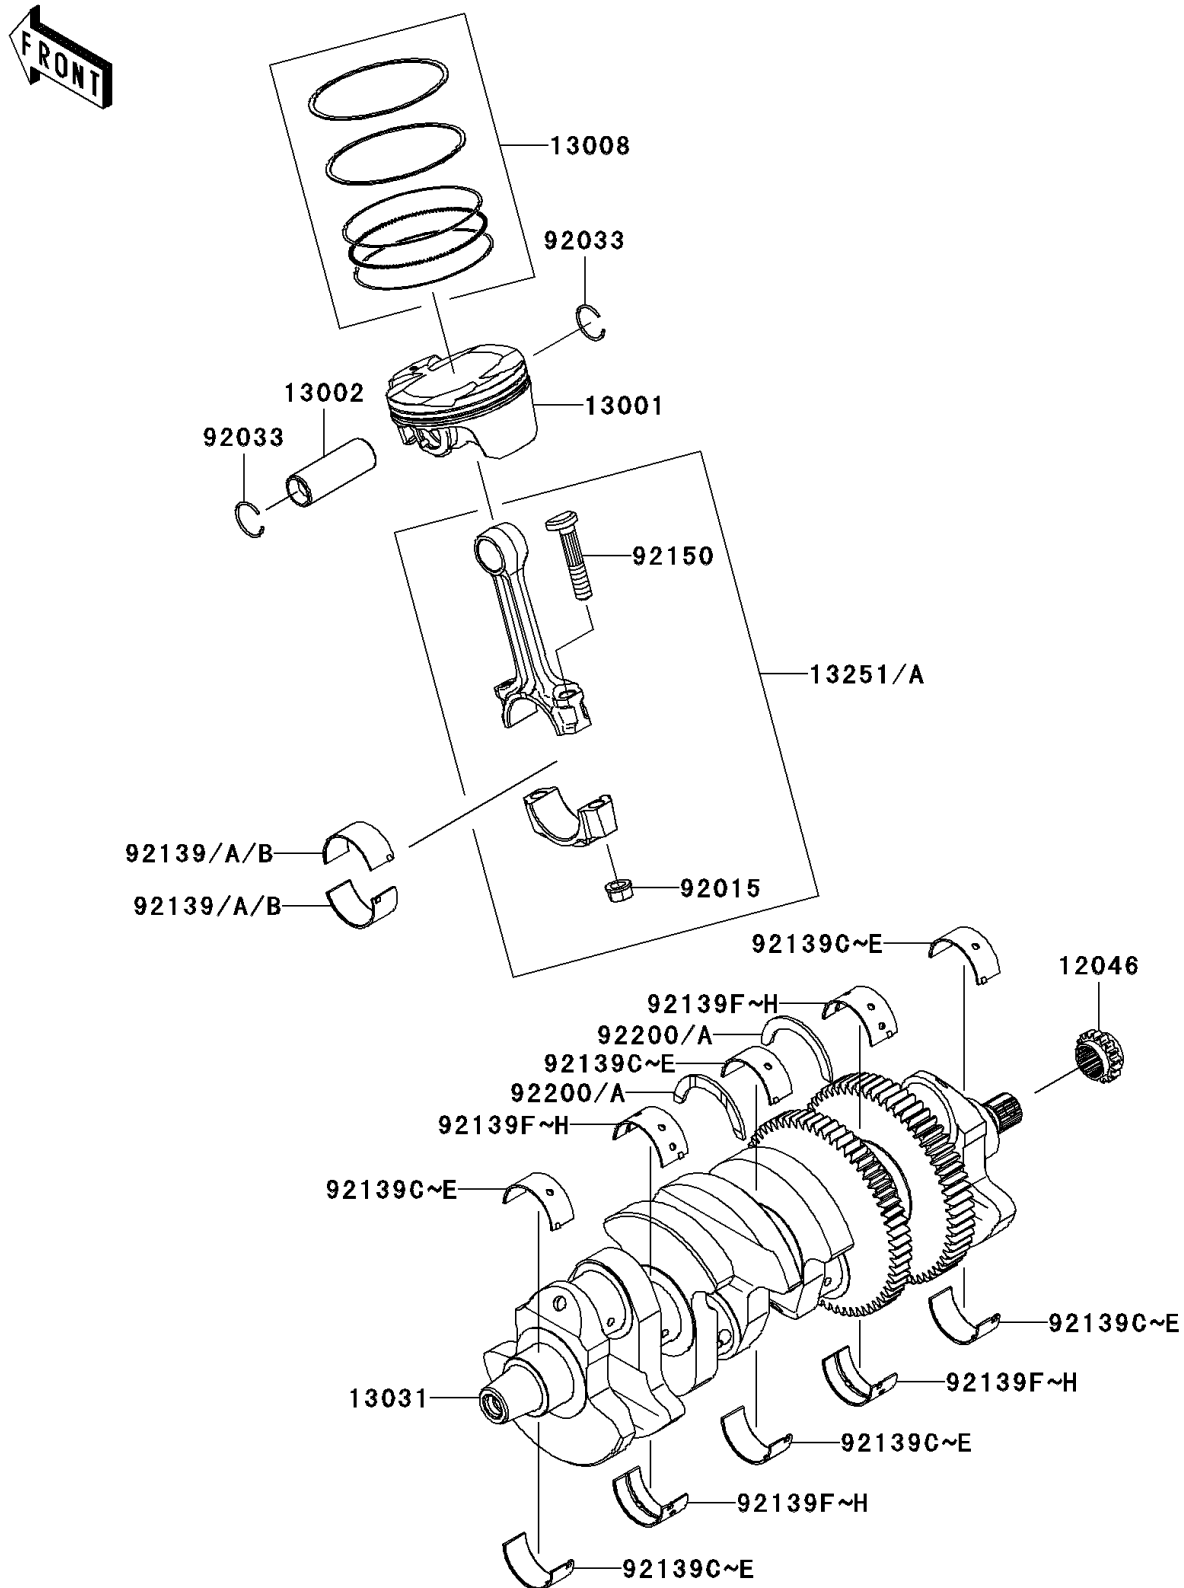

2007 Ninja® ZX™-14

PARTS DIAGRAM

Crankshaft/Piston(s)

E1320

2007 Ninja® ZX™-14

PARTS LIST

Crankshaft/Piston(s)

ITEM NAME	PART NUMBER	QUANTITY
SPROCKET,17T (Ref # 12046)	12046-0052	1
PISTON-ENGINE (Ref # 13001)	13001-0084	4
PIN-PISTON (Ref # 13002)	13002-0010	4
RING-SET-PISTON (Ref # 13008)	13008-0027	AR
CRANKSHAFT-COMP (Ref # 13031)	13031-0056	1
ROD-ASSY-CONNECTING,J (Ref # 13251)	13251-0022-JJ	AR
ROD-ASSY-CONNECTING,K (Ref # 13251A)	13251-0022-KK	AR
NUT,CONNECTING ROD (Ref # 92015)	92015-1559	8
RING-SNAP (Ref # 92033)	92033-1207	8
BUSHING,CON-ROD,BLUE (Ref # 92139)	92139-0129	8
BUSHING,CON-ROD,BLACK (Ref # 92139A)	92139-0130	AR
BUSHING,CON-ROD,BROWN (Ref # 92139B)	92139-0131	AR
BUSHING,CRANK #1,BLUE (Ref # 92139C)	92139-0132	6
BUSHING,CRANK #1,BLACK (Ref # 92139D)	92139-0133	AR
BUSHING,CRANK #1,BROWN (Ref # 92139E)	92139-0134	AR
BUSHING,CRANK #2,BLUE (Ref # 92139F)	92139-0135	4
BUSHING,CRANK #2,BLACK (Ref # 92139G)	92139-0136	AR
BUSHING,CRANK #2,BROWN (Ref # 92139H)	92139-0137	AR
BOLT,CONNECTING ROD,9MM (Ref # 92150)	92150-1362	8
WASHER,T=2.5 (Ref # 92200)	92200-0331	2
WASHER,T=4.0 (Ref # 92200A)	92200-0332	AR