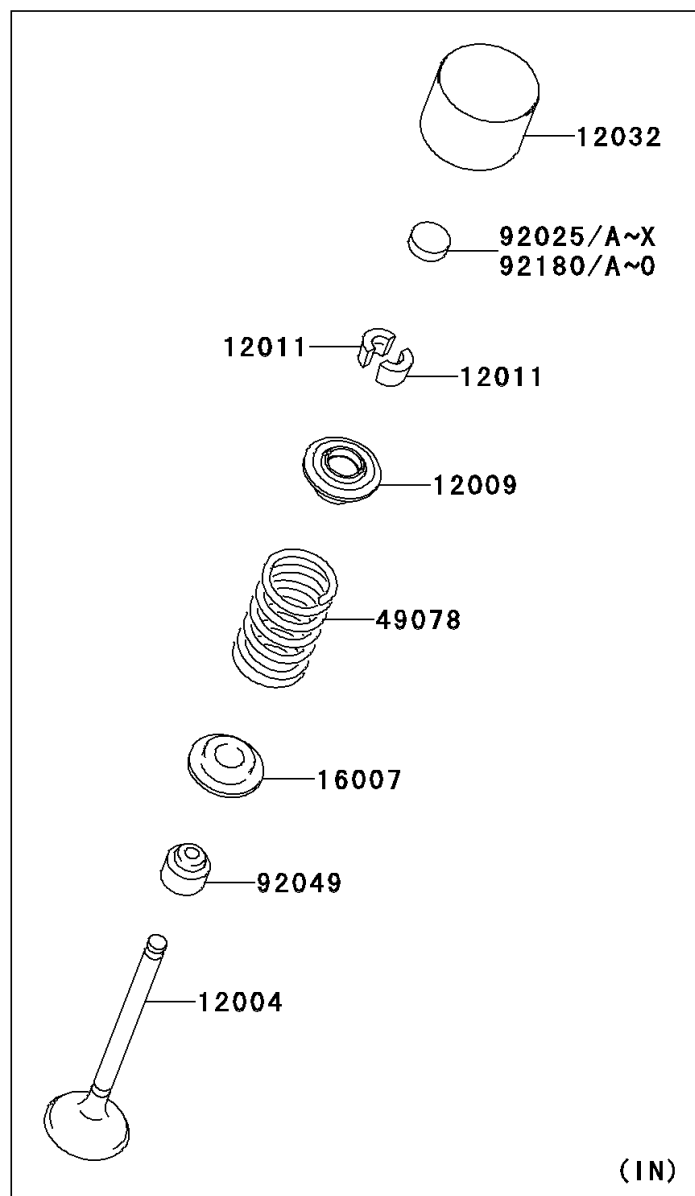

2006 Ninja[®] ZX[™]-14

PARTS DIAGRAM

Valve(s)

Kawasaki

Let the Good Times Roll[®]

E1210

2006 Ninja® ZX™ -14

PARTS LIST

Valve(s)

ITEM NAME

PART NUMBER

QUANTITY
