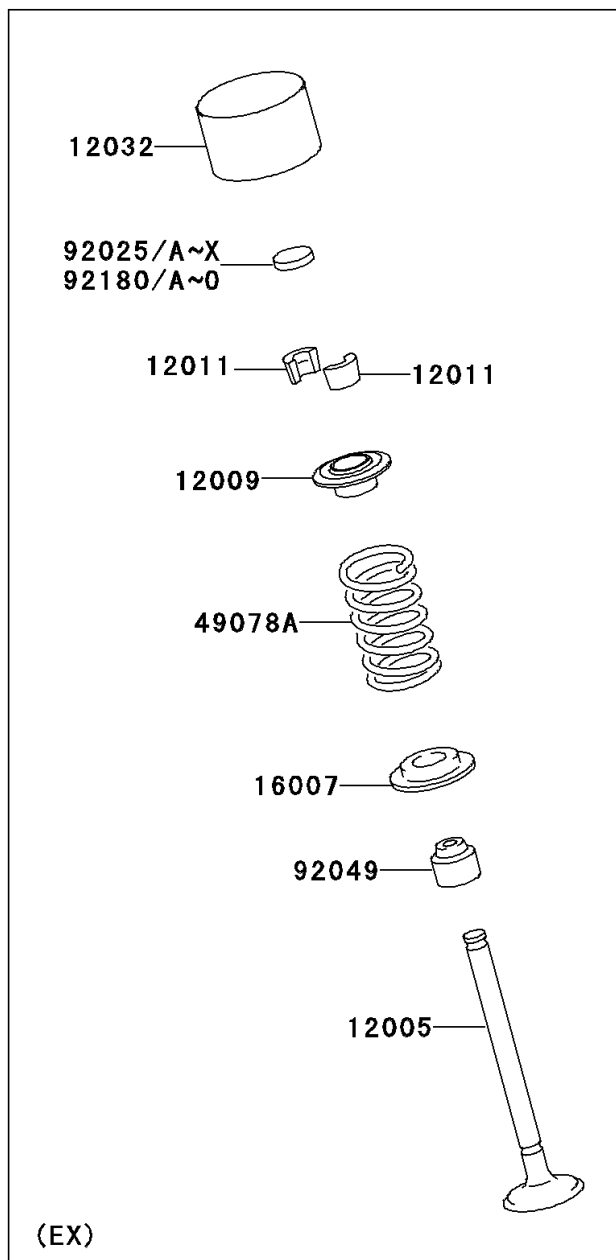

2006 Ninja[®] ZX[™]-14

PARTS DIAGRAM

Valve(s)

Kawasaki

Let the Good Times Roll[®]

E1210

2006 Ninja® ZX™ -14

PARTS LIST

Valve(s)

ITEM NAME

PART NUMBER

QUANTITY
