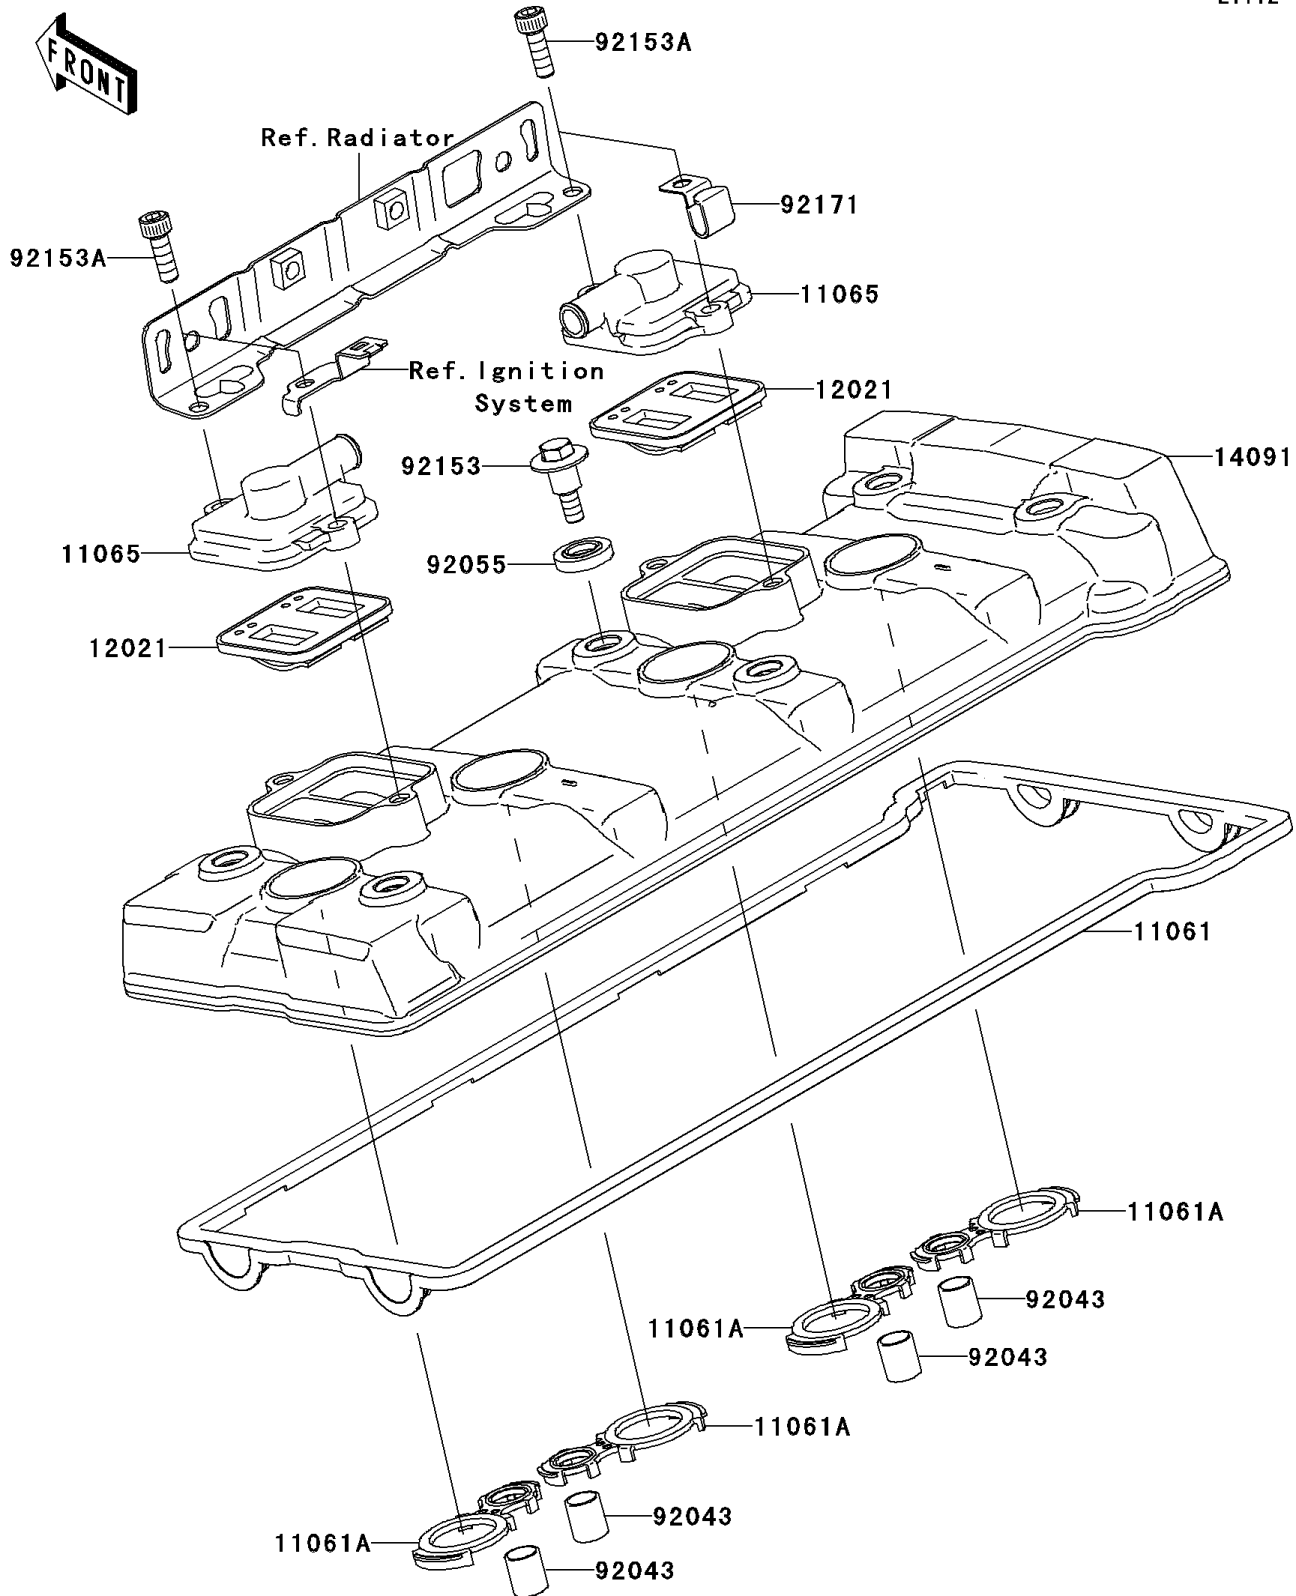

2006 Ninja[®] ZX[™]-14

PARTS DIAGRAM

Cylinder Head Cover

E1112

2006 Ninja® ZX™-14

PARTS LIST

Cylinder Head Cover

ITEM NAME

PART NUMBER

QUANTITY
