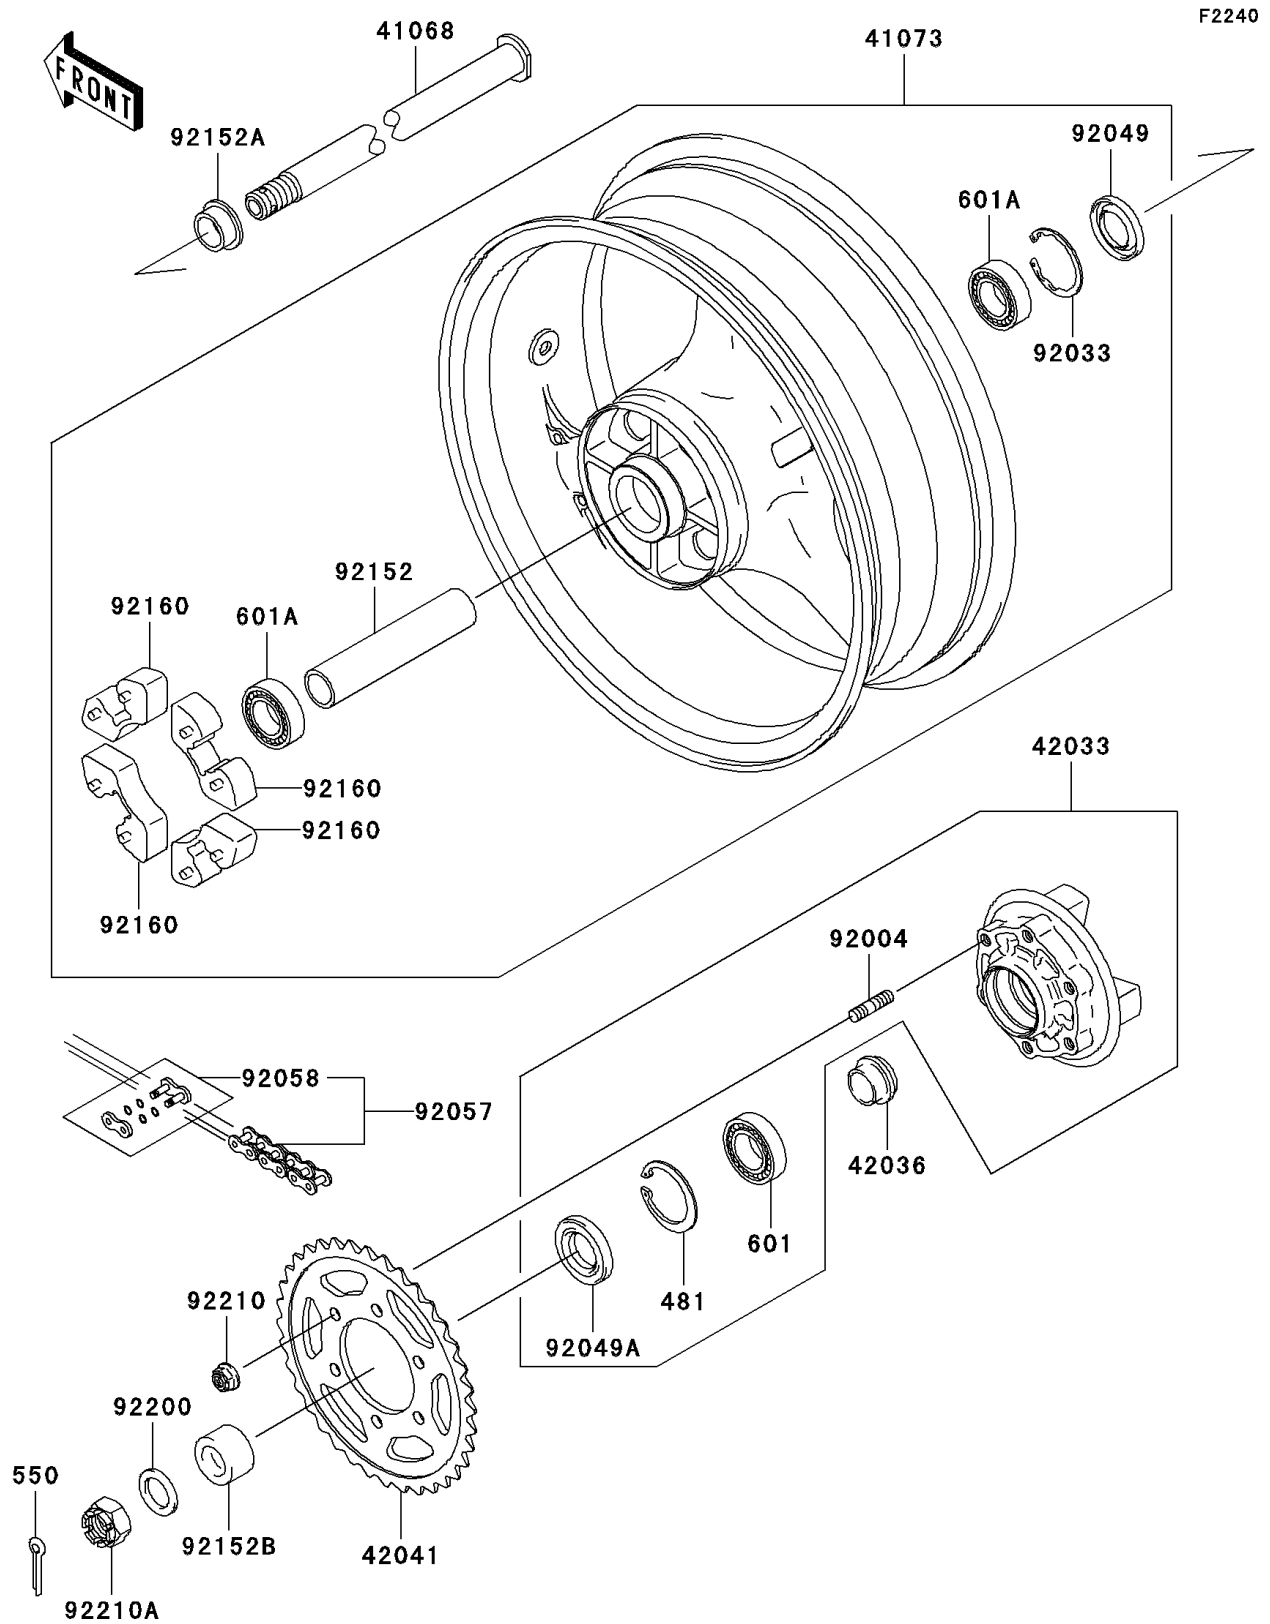

2007 ZZR600

PARTS DIAGRAM

Rear Wheel/Chain

2007 ZZR600

PARTS LIST

Rear Wheel/Chain

ITEM NAME	PART NUMBER	QUANTITY
CIRCLIP (Ref # 481)	481J5500	1
PIN-COTTER,4.0X40 (Ref # 550)	550D4040	1
BEARING-BALL,#6006G (Ref # 601)	601B6006G	1
BEARING-BALL (Ref # 601A)	601B6205UU	2
AXLE,RR (Ref # 41068)	41068-0005	1
WHEEL-ASSY,RR,SILVER (Ref # 41073)	41073-1688-V5	1
COUPLING-ASSY,RR HUB (Ref # 42033)	42033-1213	1
SLEEVE,RR HUB,L=22 (Ref # 42036)	42036-1279	1
SPROCKET-HUB,40T (Ref # 42041)	42041-1503	1
STUD,10X19 (Ref # 92004)	92004-0028	6
RING-SNAP,52MM (Ref # 92033)	92033-1043	1
SEAL-OIL,RR HUB (Ref # 92049)	92049-1375	1
SEAL-OIL,PJN 40 55 8 (Ref # 92049A)	92049-1376	1
CHAIN,DRIVE,EK525UVXL2X108L (Ref # 92057)	92057-0046	1
JOINT-CHAIN,DRIVE (Ref # 92058)	92058-1089	1
COLLAR,RR HUB,L=152.5 (Ref # 92152)	92152-1080	1
COLLAR,RR AXLE,RH,L=16 (Ref # 92152A)	92152-1246	1
COLLAR,RR AXLE,LH,L=23.5 (Ref # 92152B)	92152-1254	1
DAMPER,SHOCK,RR HUB (Ref # 92160)	92160-1485	4
WASHER,25.5X38X3.2 (Ref # 92200)	92200-0278	1
NUT,LOCK,FLANGED,10MM (Ref # 92210)	92210-0276	6
NUT,CASTLE,24MM (Ref # 92210A)	92210-0280	1