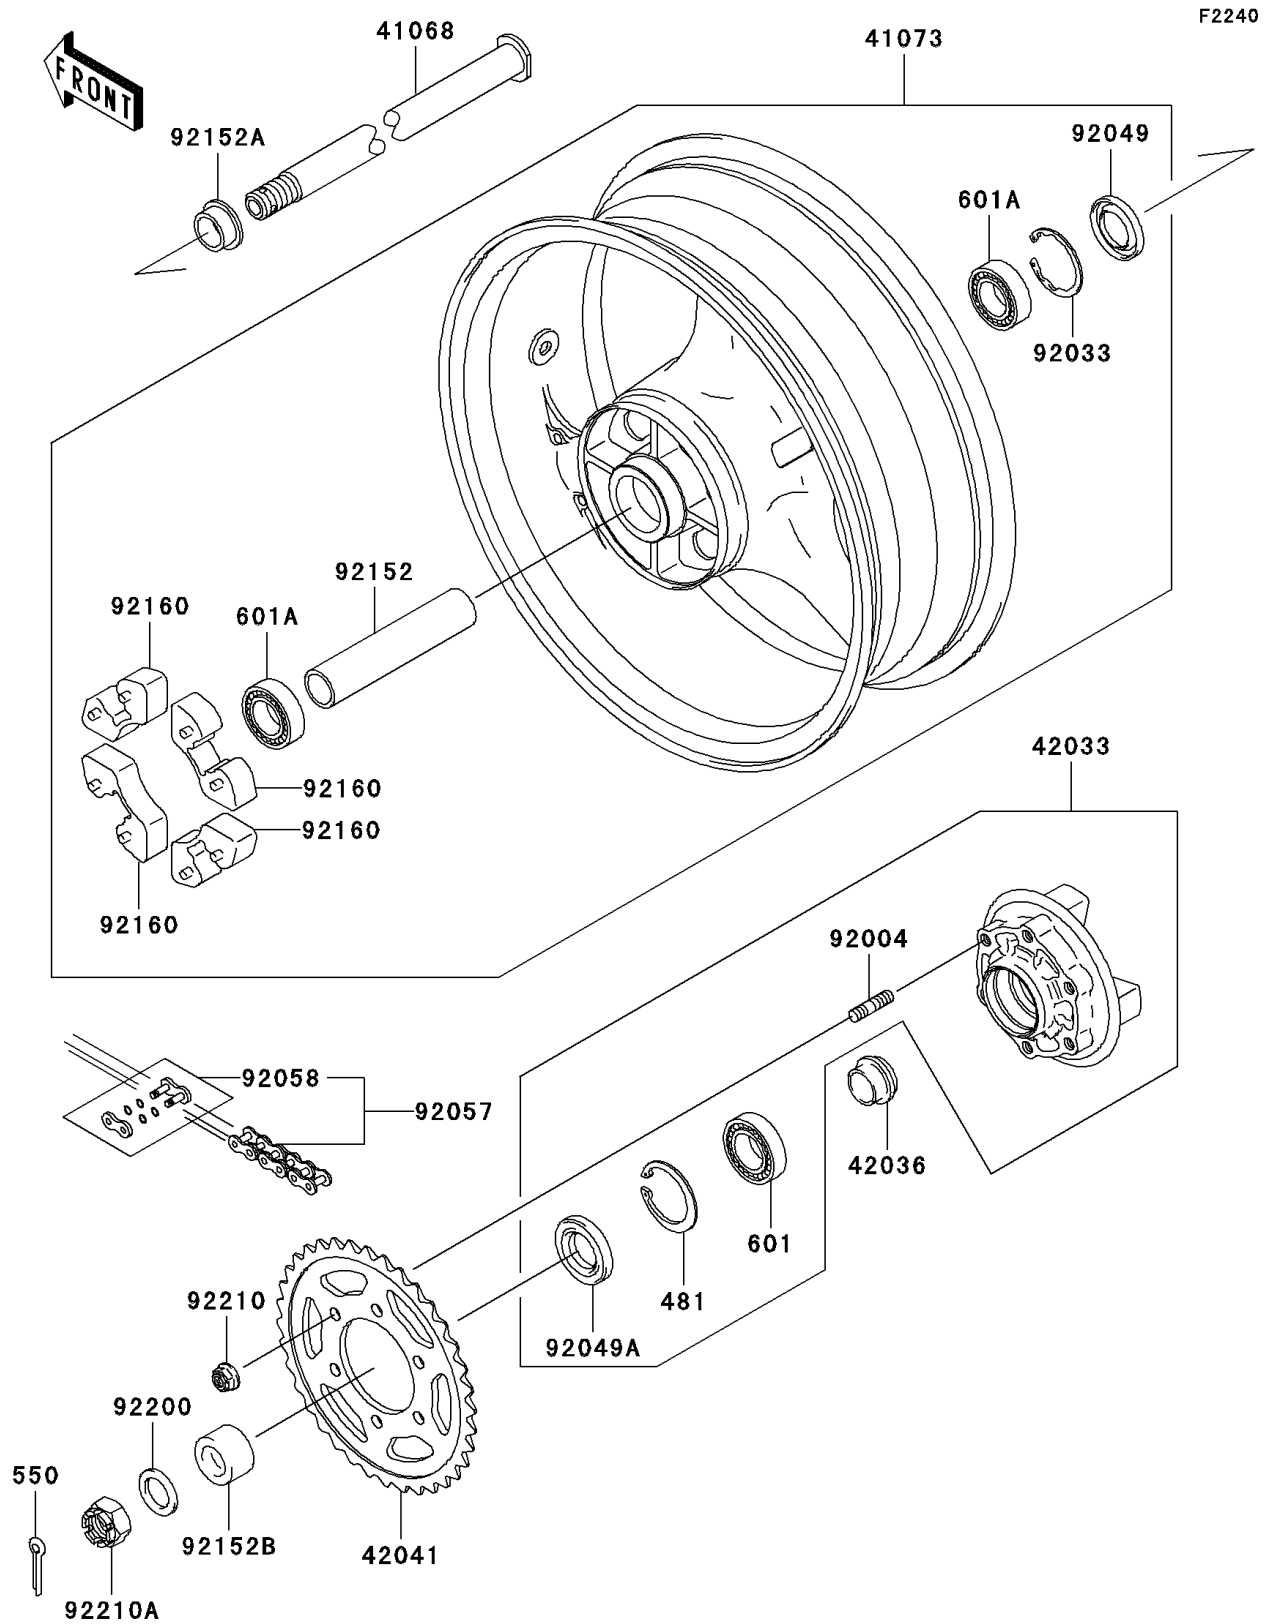

2006 ZZR600

PARTS DIAGRAM

Rear Wheel/Chain

2006 ZZR600

PARTS LIST

Rear Wheel/Chain

ITEM NAME	PART NUMBER	QUANTITY
CIRCLIP (Ref # 481)	481J5500	1
PIN-COTTER,4.0X40 (Ref # 550)	550D4040	1
BEARING-BALL,#6006G (Ref # 601)	601B6006G	1
BEARING-BALL (Ref # 601A)	601B6205UU	2
AXLE,RR (Ref # 41068)	41068-0005	1
WHEEL-ASSY,RR,SILVER (Ref # 41073)	41073-1688-V5	1
COUPLING-ASSY,RR HUB (Ref # 42033)	42033-1213	1
SLEEVE,RR HUB,L=22 (Ref # 42036)	42036-1279	1
SPROCKET-HUB,40T (Ref # 42041)	42041-1503	1
STUD,10X19 (Ref # 92004)	92004-0028	6
RING-SNAP,52MM (Ref # 92033)	92033-1043	1
SEAL-OIL,RR HUB (Ref # 92049)	92049-1375	1
SEAL-OIL,PJN 40 55 8 (Ref # 92049A)	92049-1376	1
CHAIN,DRIVE,EK525UVXL2X108L (Ref # 92057)	92057-0046	1
JOINT-CHAIN,DRIVE (Ref # 92058)	92058-1089	1
COLLAR,RR HUB,L=152.5 (Ref # 92152)	92152-1080	1
COLLAR,RR AXLE,RH,L=16 (Ref # 92152A)	92152-1246	1
COLLAR,RR AXLE,LH,L=23.5 (Ref # 92152B)	92152-1254	1
DAMPER,SHOCK,RR HUB (Ref # 92160)	92160-1485	4
WASHER,25.5X38X3.2 (Ref # 92200)	92200-0278	1
NUT,LOCK,FLANGED,10MM (Ref # 92210)	92210-0276	6
NUT,CASTLE,24MM (Ref # 92210A)	92210-0280	1