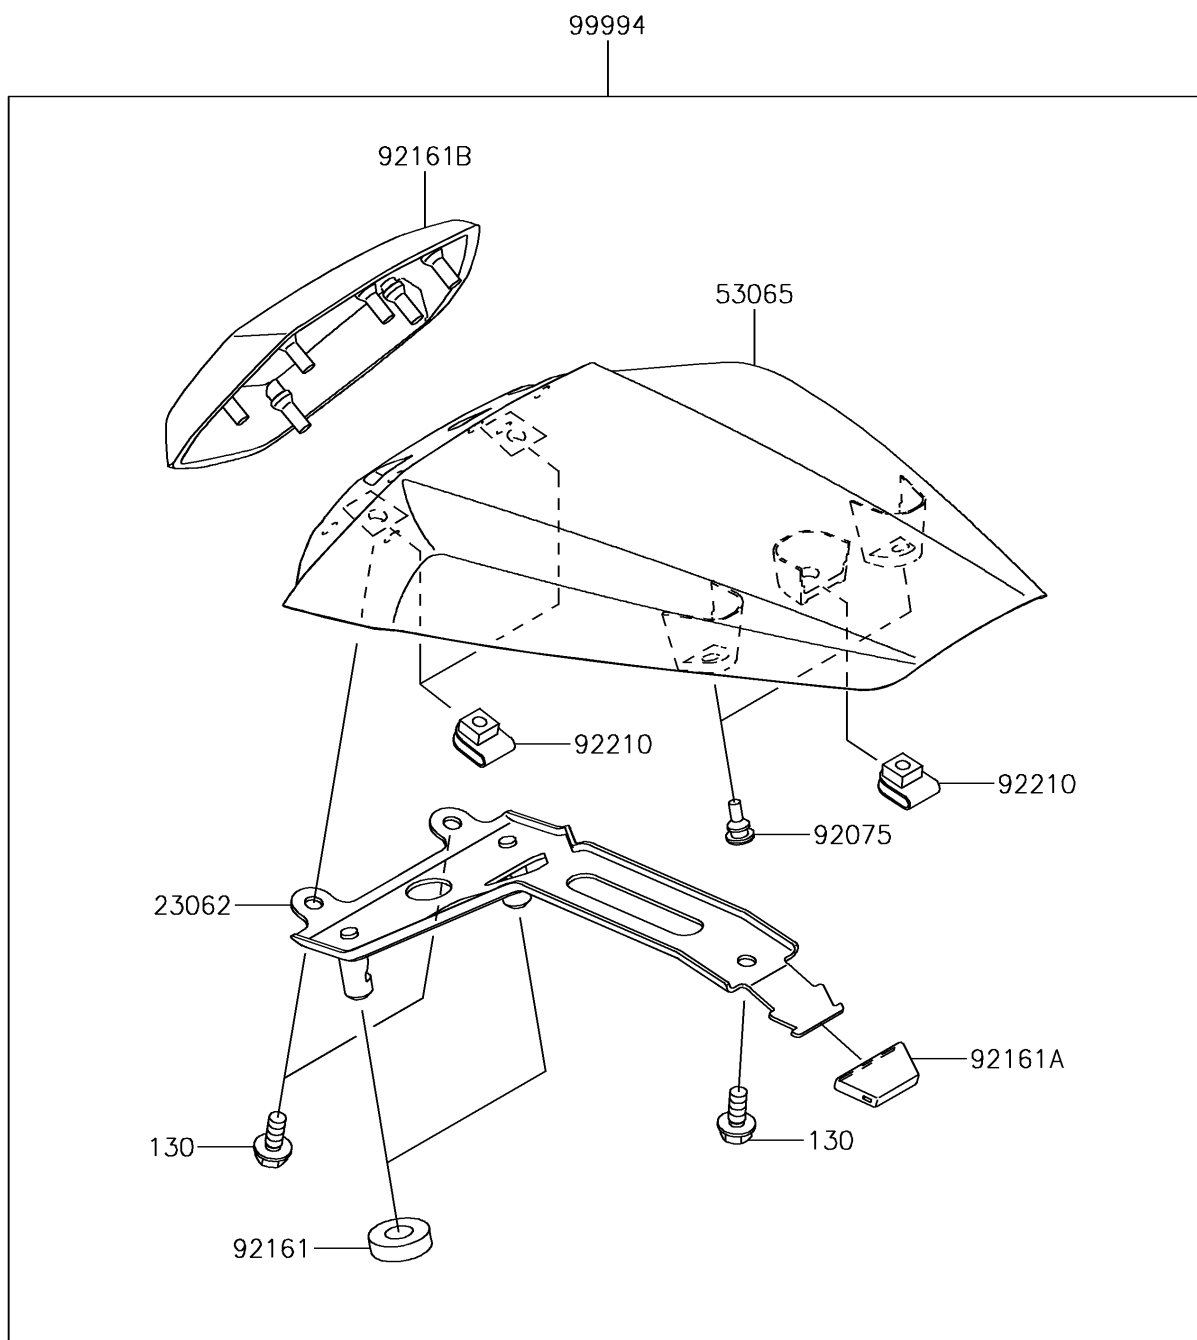

2018 Ninja® ZX™-10R

PARTS DIAGRAM

Accessory(Single Seat Cover)

F2910

2018 Ninja® ZX™-10R

PARTS LIST

Accessory(Single Seat Cover)

ITEM NAME	PART NUMBER	QUANTITY
BOLT-FLANGED,6X14 (Ref # 130)	130BA0614	3
BRACKET-COMP (Ref # 23062)	23062-0861	1
COVER SEAT,M.F.S.BLACK (Ref # 53065)	53065-0038-739	1
DAMPER,6X10X15 (Ref # 92075)	92075-1808	2
DAMPER (Ref # 92161)	92161-0174	2
DAMPER (Ref # 92161A)	92161-0629	1
DAMPER,SEAT PAD (Ref # 92161B)	92161-1812	1
NUT,6MM (Ref # 92210)	92210-0277	3
KIT,SINGLE SEAT,M.F.S.BLACK (Ref # 99994)	99994-0667-739	1