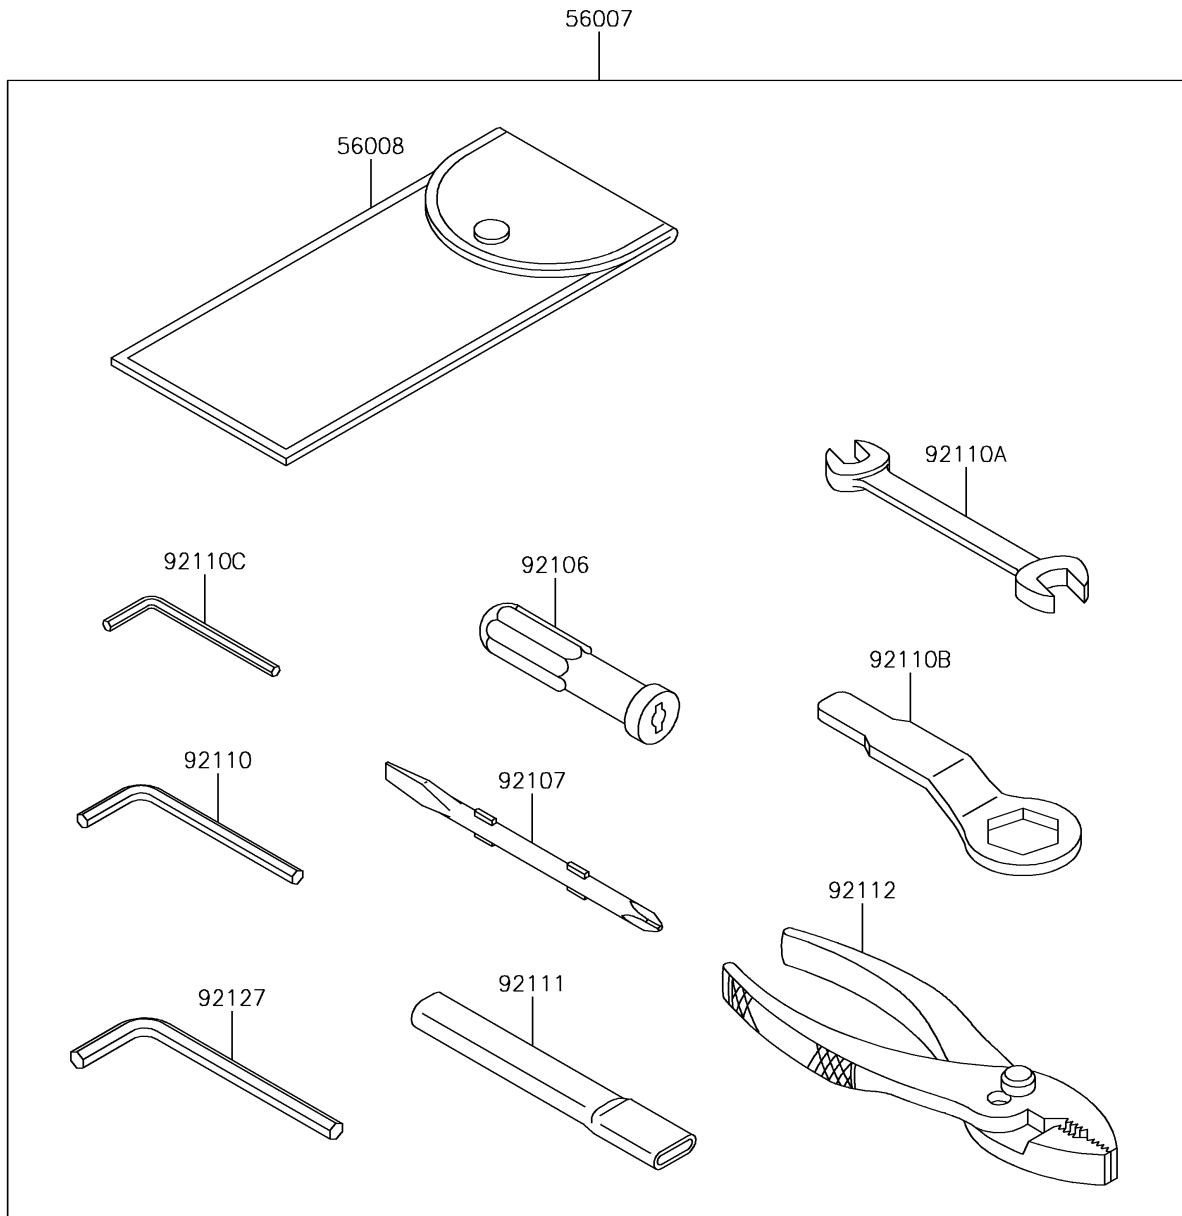

2018 Ninja[®] ZX[™]-10R

PARTS DIAGRAM

Owner's Tools

F2810

2018 Ninja® ZX™-10R

PARTS LIST

Owner's Tools

ITEM NAME

PART NUMBER

QUANTITY
