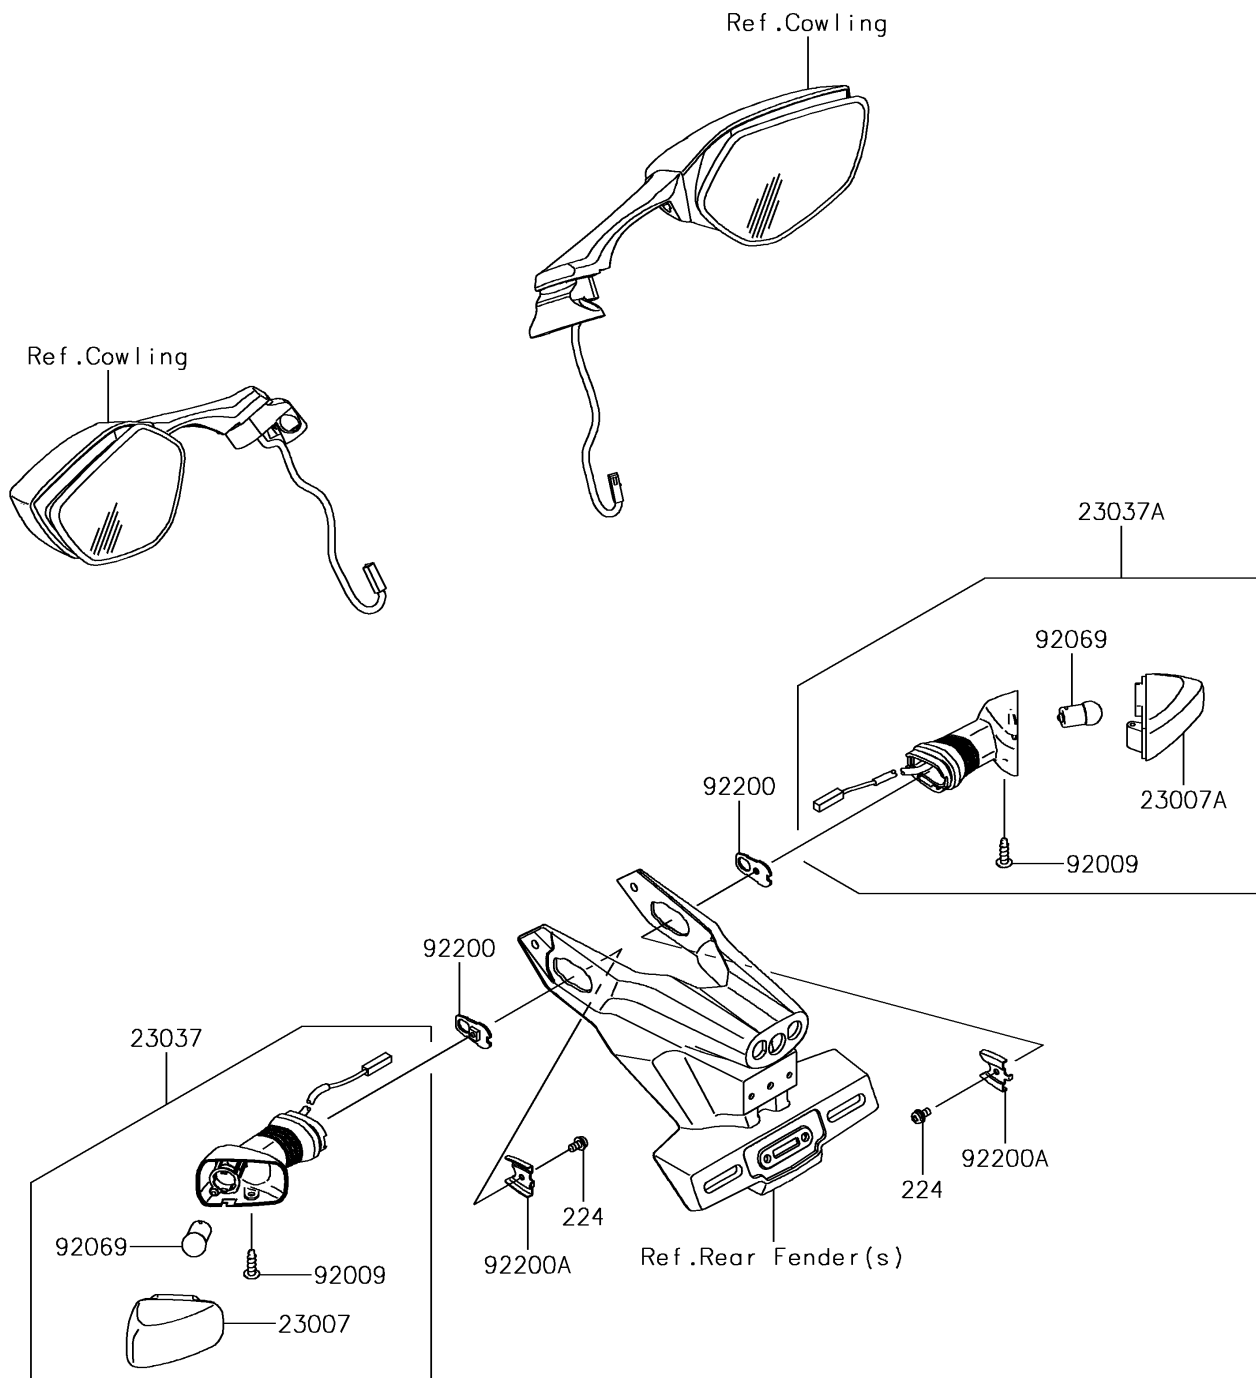

## PARTS DIAGRAM

### Turn Signals

F2730

## PARTS LIST

### Turn Signals

ITEM NAME	PART NUMBER	QUANTITY
SCREW-PAN-WP-CROS,4X8 (Ref # 224)	224AB0408	2
LENS-COMP,SIGNAL LAMP,RR,LH (Ref # 23007)	23007-0102	1
LENS-COMP,SIGNAL LAMP,RR,RH (Ref # 23007A)	23007-0103	1
LAMP-ASSY-SIGNAL,RR,LH (Ref # 23037)	23037-0145	1
LAMP-ASSY-SIGNAL,RR,RH (Ref # 23037A)	23037-0146	1
SCREW,4X16,BLACK (Ref # 92009)	92009-1158	2
BULB,12V 10W (Ref # 92069)	92069-0020	2
WASHER,NUT 4MM (Ref # 92200)	92200-0854	2
WASHER (Ref # 92200A)	92200-0855	2