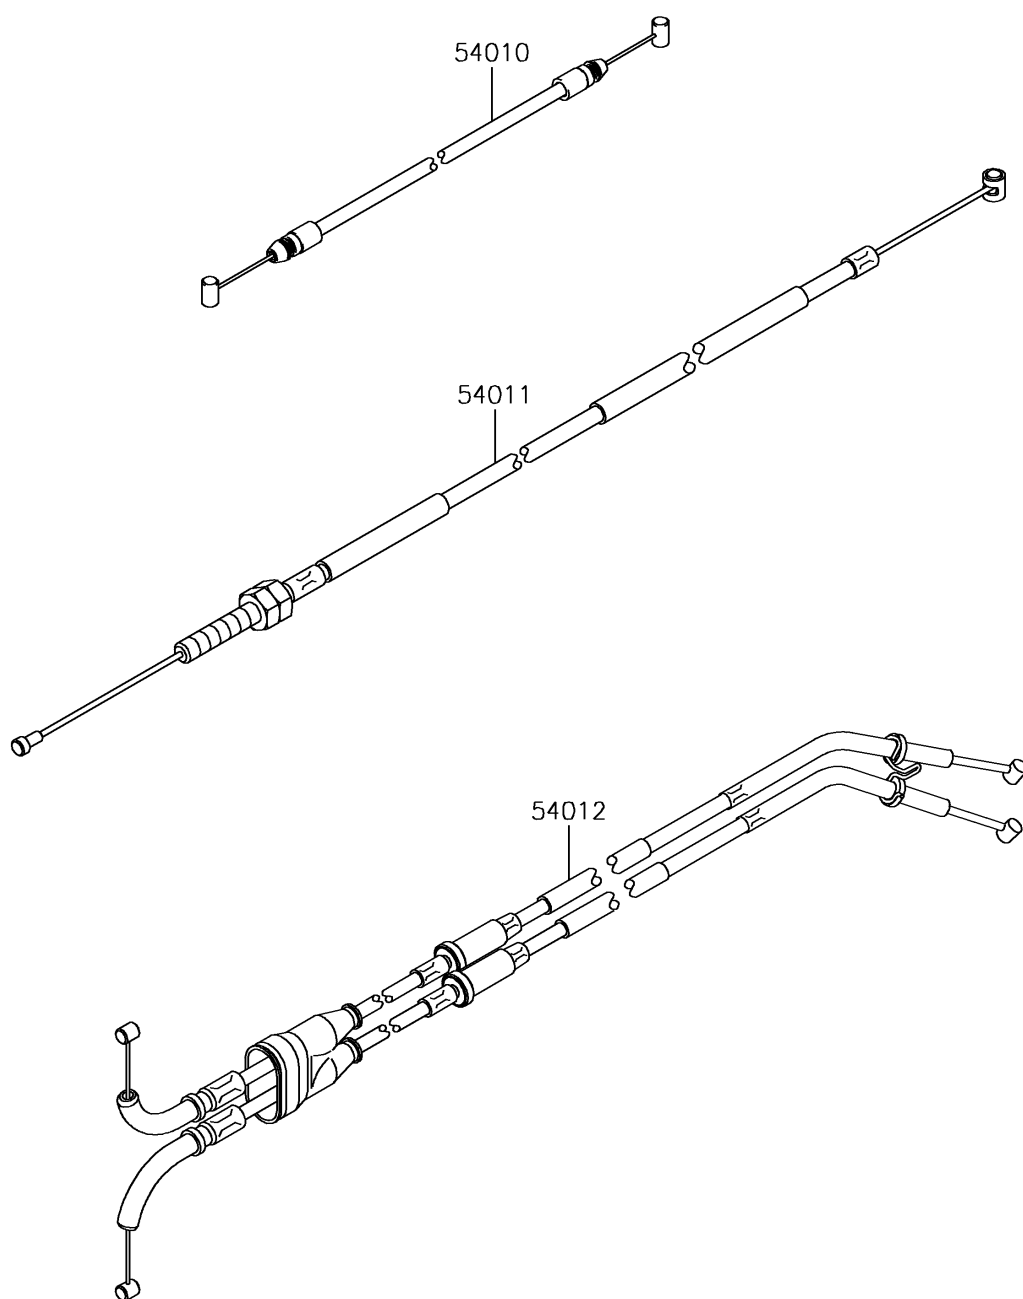

2018 Ninja® ZX™-10R

PARTS DIAGRAM

Cables

F2540

2018 Ninja[®] ZX[™]-10R

PARTS LIST

Cables

ITEM NAME	PART NUMBER	QUANTITY
CABLE,SEAT LOCK (Ref # 54010)	54010-0609	1
CABLE-CLUTCH (Ref # 54011)	54011-0612	1
CABLE-THROTTLE (Ref # 54012)	54012-0631	1