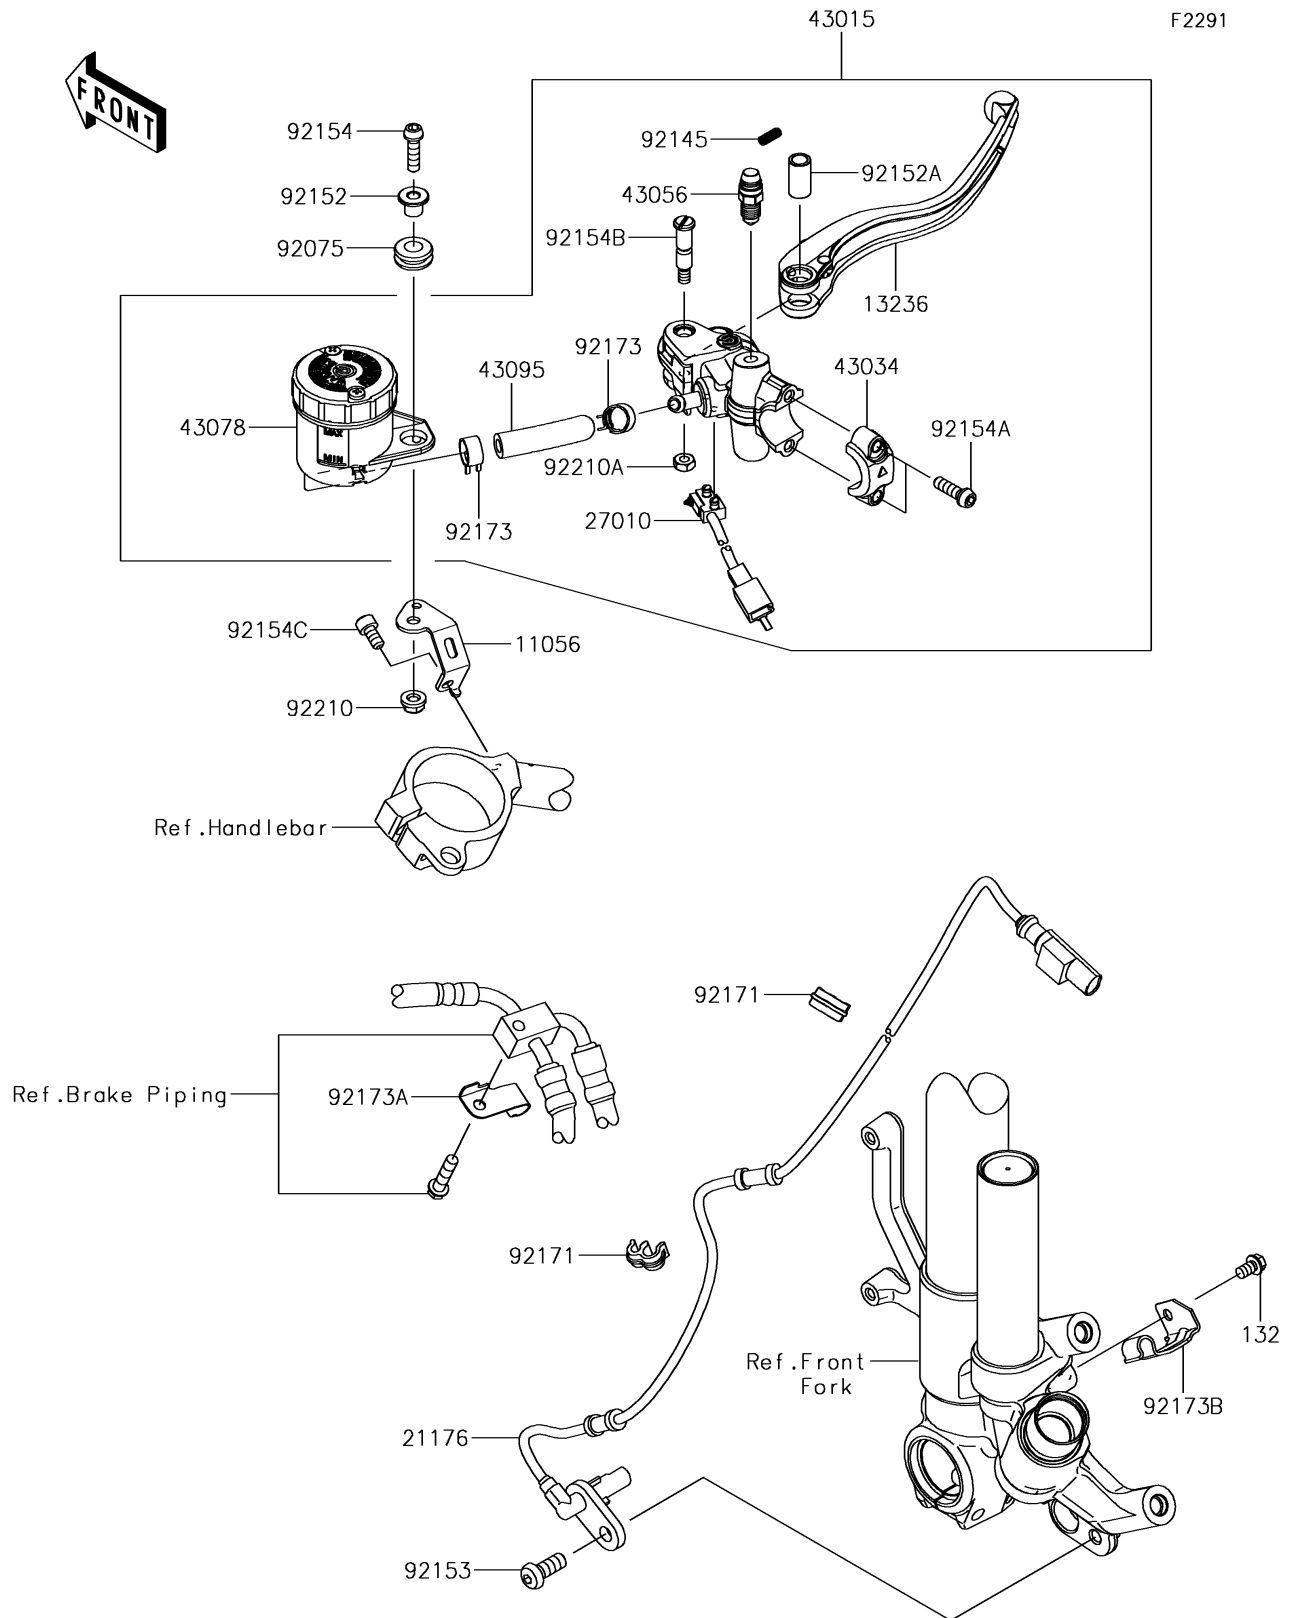

2018 Ninja® ZX™-10R

PARTS DIAGRAM

Front Master Cylinder

2018 Ninja® ZX™-10R

PARTS LIST

Front Master Cylinder

ITEM NAME	PART NUMBER	QUANTITY
BRACKET,RESERVOIR TANK (Ref # 11056)	11056-7023	1
BOLT-FLANGED-SMALL,6X10 (Ref # 132)	132BA0610	1
LEVER-COMP,BRAKE (Ref # 13236)	13236-0770	1
SENSOR,FR WHEEL (Ref # 21176)	21176-0813	1
SWITCH,BRAKE (Ref # 27010)	27010-0831	1
CYLINDER-ASSY-MASTER,FR (Ref # 43015)	43015-0668	1
HOLDER-BRAKE (Ref # 43034)	43034-0121	1
BREATHER-BRAKE (Ref # 43056)	43056-0019	1
RESERVOIR (Ref # 43078)	43078-0577	1
HOSE-BRAKE (Ref # 43095)	43095-0908	1
DAMPER (Ref # 92075)	92075-1028	1
SPRING (Ref # 92145)	92145-1683	1
COLLAR,6X16X10.6 (Ref # 92152)	92152-2110	1
COLLAR,LEVER (Ref # 92152A)	92152-2151	1
BOLT,SOCKET,8X20 (Ref # 92153)	92153-0912	1
BOLT,SOCKET,6X22 (Ref # 92154)	92154-1456	1
BOLT,SOCKET,6X20 (Ref # 92154A)	92154-1644	2
BOLT,LEVER (Ref # 92154B)	92154-1809	1
BOLT,SOCKET,6X12 (Ref # 92154C)	92154-1978	1
CLAMP (Ref # 92171)	92171-0921	2
CLAMP,HOSE (Ref # 92173)	92173-1498	2
CLAMP,UNDER BRACKET (Ref # 92173A)	92173-1507	1
CLAMP,AXLE,LH (Ref # 92173B)	92173-1887	1
NUT,6MM (Ref # 92210)	92210-0991	1
NUT,U (Ref # 92210A)	92210-1424	1