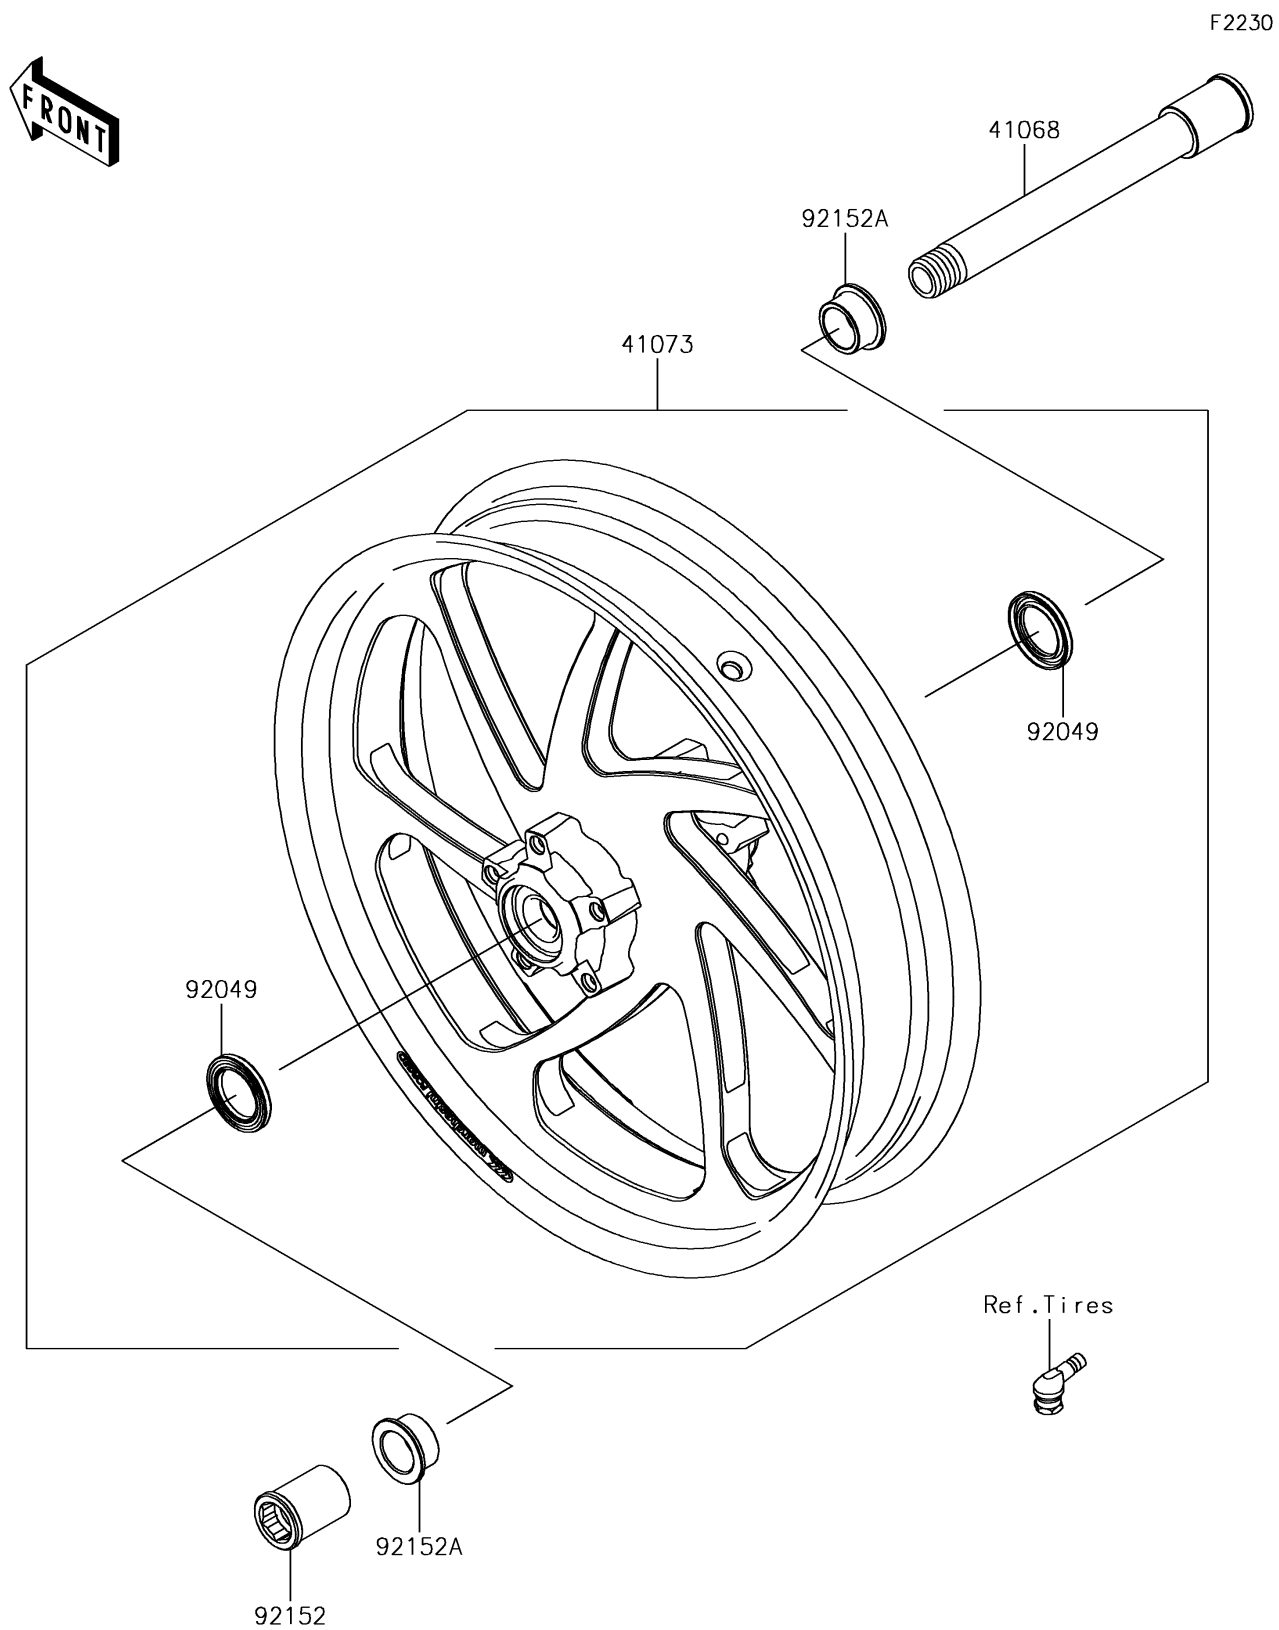

2018 Ninja[®] ZX[™]-10R

PARTS DIAGRAM

Front Wheel

2018 Ninja[®] ZX[™]-10R

PARTS LIST

Front Wheel

ITEM NAME	PART NUMBER	QUANTITY
AXLE,FR,25X205 (Ref # 41068)	41068-0594	1
WHEEL-ASSY,FR,M.BLACK+GRN (Ref # 41073)	41073-0717-60M	1
SEAL-OIL,BJN-C2 32X47X5 (Ref # 92049)	92049-0050	2
COLLAR,FR AXLE,LH,L=44.5 (Ref # 92152)	92152-0240	1
COLLAR,25X40X18 (Ref # 92152A)	92152-1947	2