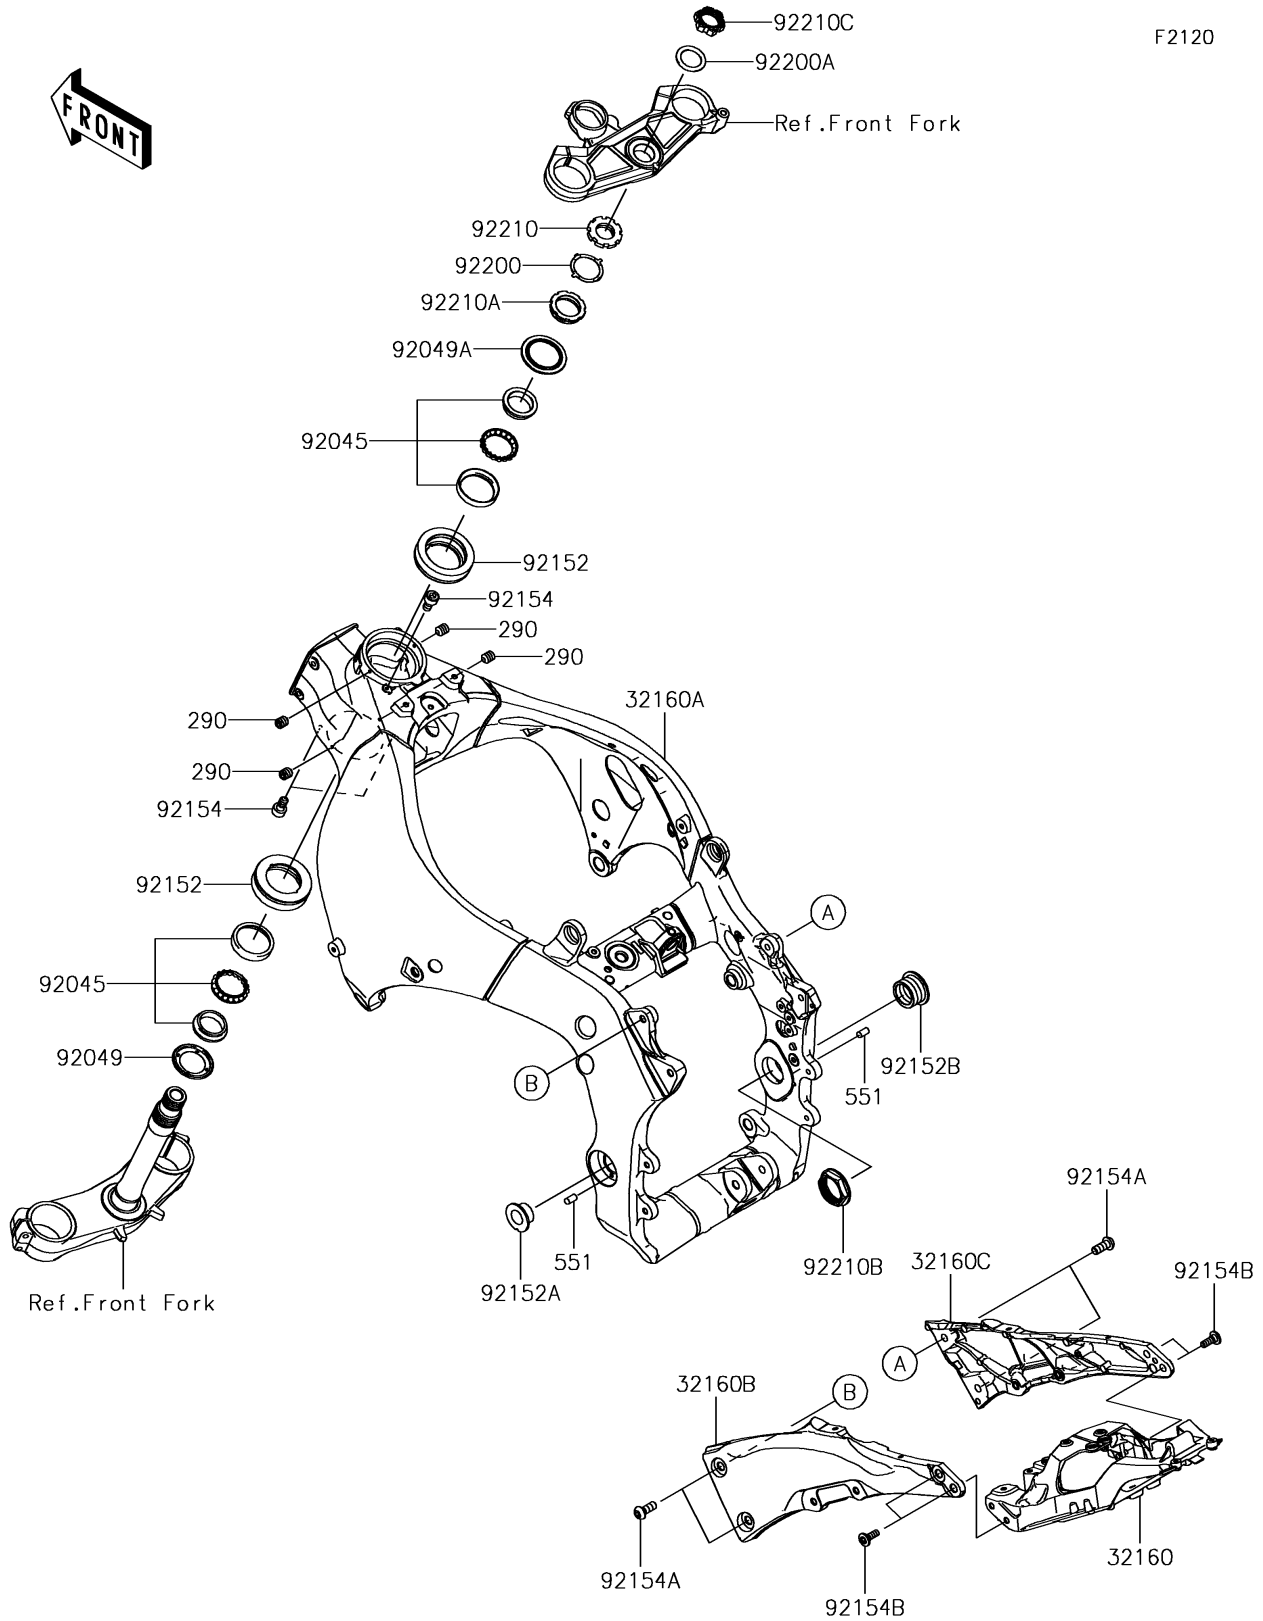

## PARTS DIAGRAM

### Frame

## PARTS LIST

### Frame

ITEM NAME	PART NUMBER	QUANTITY
SCREW-SET-SOCKET,5X6 (Ref # 290)	290Q0506	4
FRAME-COMP,RR,CNT (Ref # 32160)	32160-0801	1
FRAME-COMP,MAIN (Ref # 32160A)	32160-0882	1
FRAME-COMP,RR,LH,F.S.BLACK (Ref # 32160B)	32160-0885-18R	1
FRAME-COMP,RR,RH,F.S.BLACK (Ref # 32160C)	32160-0886-18R	1
PIN-DOWEL (Ref # 551)	551R0408	2
BEARING-BALL,SF07A17PX1V1 (Ref # 92045)	92045-1384	2
SEAL-OIL,DS35X55X4 (Ref # 92049)	92049-0022	1
SEAL-OIL,43X55.5X8.6 (Ref # 92049A)	92049-0742	1
COLLAR,55X77X18.5 (Ref # 92152)	92152-2165	2
COLLAR,20.5X40X17.5 (Ref # 92152A)	92152-2300	1
COLLAR,30X47X24 (Ref # 92152B)	92152-2301	1
BOLT,SOCKET,5X10 (Ref # 92154)	92154-1642	3
BOLT,SOCKET,10X25 (Ref # 92154A)	92154-1900	4
BOLT,SOCKET,8X23 (Ref # 92154B)	92154-1901	4
WASHER (Ref # 92200)	92200-0036	1
WASHER,28.5X40X1.6 (Ref # 92200A)	92200-0595	1
NUT,35MM (Ref # 92210)	92210-0095	1
NUT,35MM (Ref # 92210A)	92210-0823	1
NUT,38MM (Ref # 92210B)	92210-1441	1
NUT,28MM (Ref # 92210C)	92210-1460	1