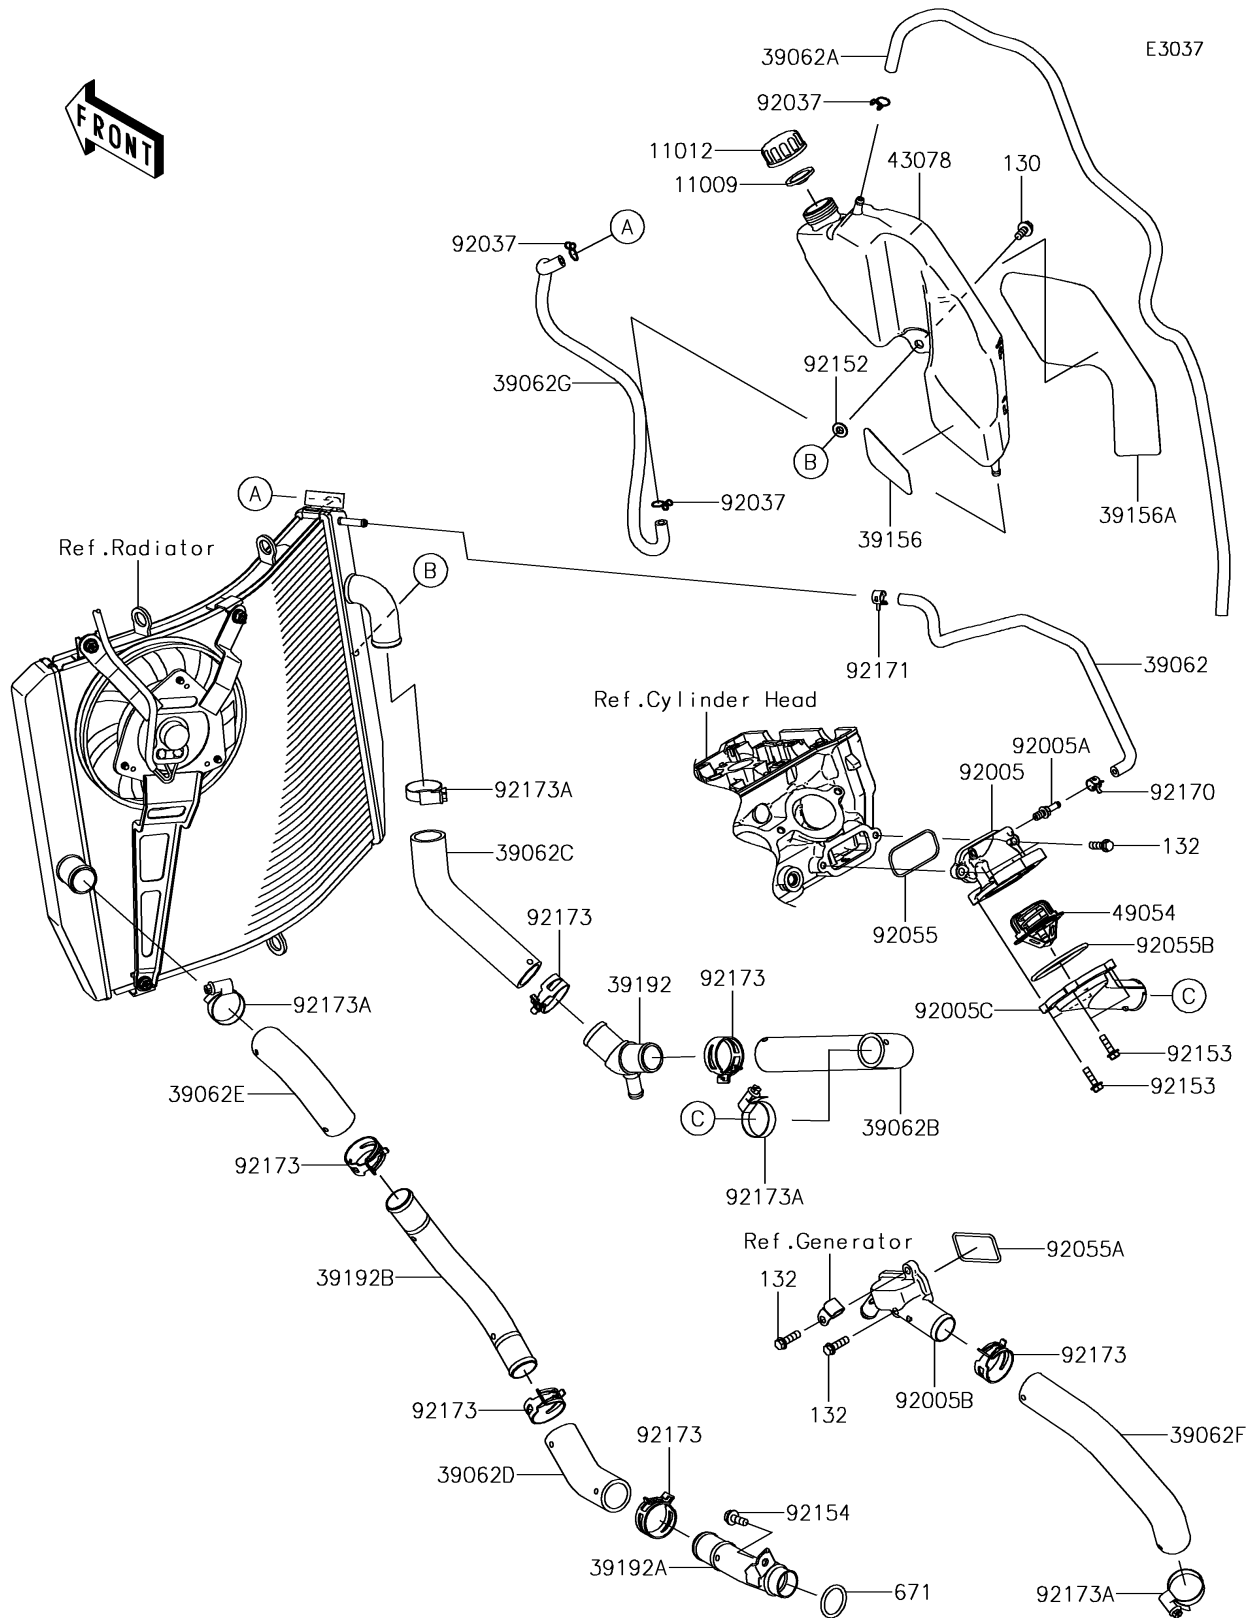

2018 Ninja[®] ZX[™]-10R

PARTS DIAGRAM

Water Pipe

2018 Ninja® ZX™-10R

PARTS LIST

Water Pipe

ITEM NAME	PART NUMBER	QUANTITY
GASKET,RESERVOIR TANK CAP (Ref # 11009)	11009-1145	1
CAP (Ref # 11012)	11012-1084	1
BOLT-FLANGED,6X14 (Ref # 130)	130BA0614	1
BOLT-FLANGED-SMALL,6X20 (Ref # 132)	132BC0620	4
HOSE,THERMO CASE-RADIATOR (Ref # 39062)	39062-0347	1
HOSE-COOLING,OVER FLOW (Ref # 39062A)	39062-0729	1
HOSE,THERMO CAP-3WAY PIPE (Ref # 39062B)	39062-0734	1
HOSE,3WAY PIPE-RADIATOR (Ref # 39062C)	39062-0735	1
HOSE,PIPE(RAD.)-PIPE(W/PUMP) (Ref # 39062D)	39062-0736	1
HOSE,RADIATOR-PIPE(WATER PUMP) (Ref # 39062E)	39062-0737	1
HOSE,WATER PUMP-FITTING (Ref # 39062F)	39062-0738	1
HOSE-COOLING,RETURN (Ref # 39062G)	39062-0778	1
PAD (Ref # 39156)	39156-1965	1
PAD (Ref # 39156A)	39156-1989	1
PIPE,3WAY (Ref # 39192)	39192-0614	1
PIPE,TUBE(RADIATOR)-WATER PUMP (Ref # 39192A)	39192-0617	1
PIPE,TUBE(RADIATOR)-TUBE(PUMP) (Ref # 39192B)	39192-0618	1
RESERVOIR (Ref # 43078)	43078-0581	1
THERMOSTAT (Ref # 49054)	49054-0004	1
O RING,25MM (Ref # 671)	671B2525	1
FITTING,THERMO CASE (Ref # 92005)	92005-0122	1
FITTING (Ref # 92005A)	92005-0826	1
FITTING (Ref # 92005B)	92005-0837	1
FITTING,THERMO CAP (Ref # 92005C)	92005-0880	1
CLAMP,TUBE (Ref # 92037)	92037-147	3
RING-O,YP 27.6 57.6 1.9 (Ref # 92055)	92055-0021	1
RING-O (Ref # 92055A)	92055-0209	1
RING-O,53.5X2.6 (Ref # 92055B)	92055-0831	1
COLLAR (Ref # 92152)	92152-1414	1

2018 Ninja® ZX™-10R

PARTS LIST

Water Pipe

ITEM NAME	PART NUMBER	QUANTITY
BOLT,FLANGED,5X18 (Ref # 92153)	92153-1588	4
BOLT,FLANGED-SMALL,6X16 (Ref # 92154)	92154-1893	1
CLAMP (Ref # 92170)	92170-1493	1
CLAMP (Ref # 92171)	92171-0719	1
CLAMP,34MM (Ref # 92173)	92173-1360	6
CLAMP (Ref # 92173A)	92173-1548	4