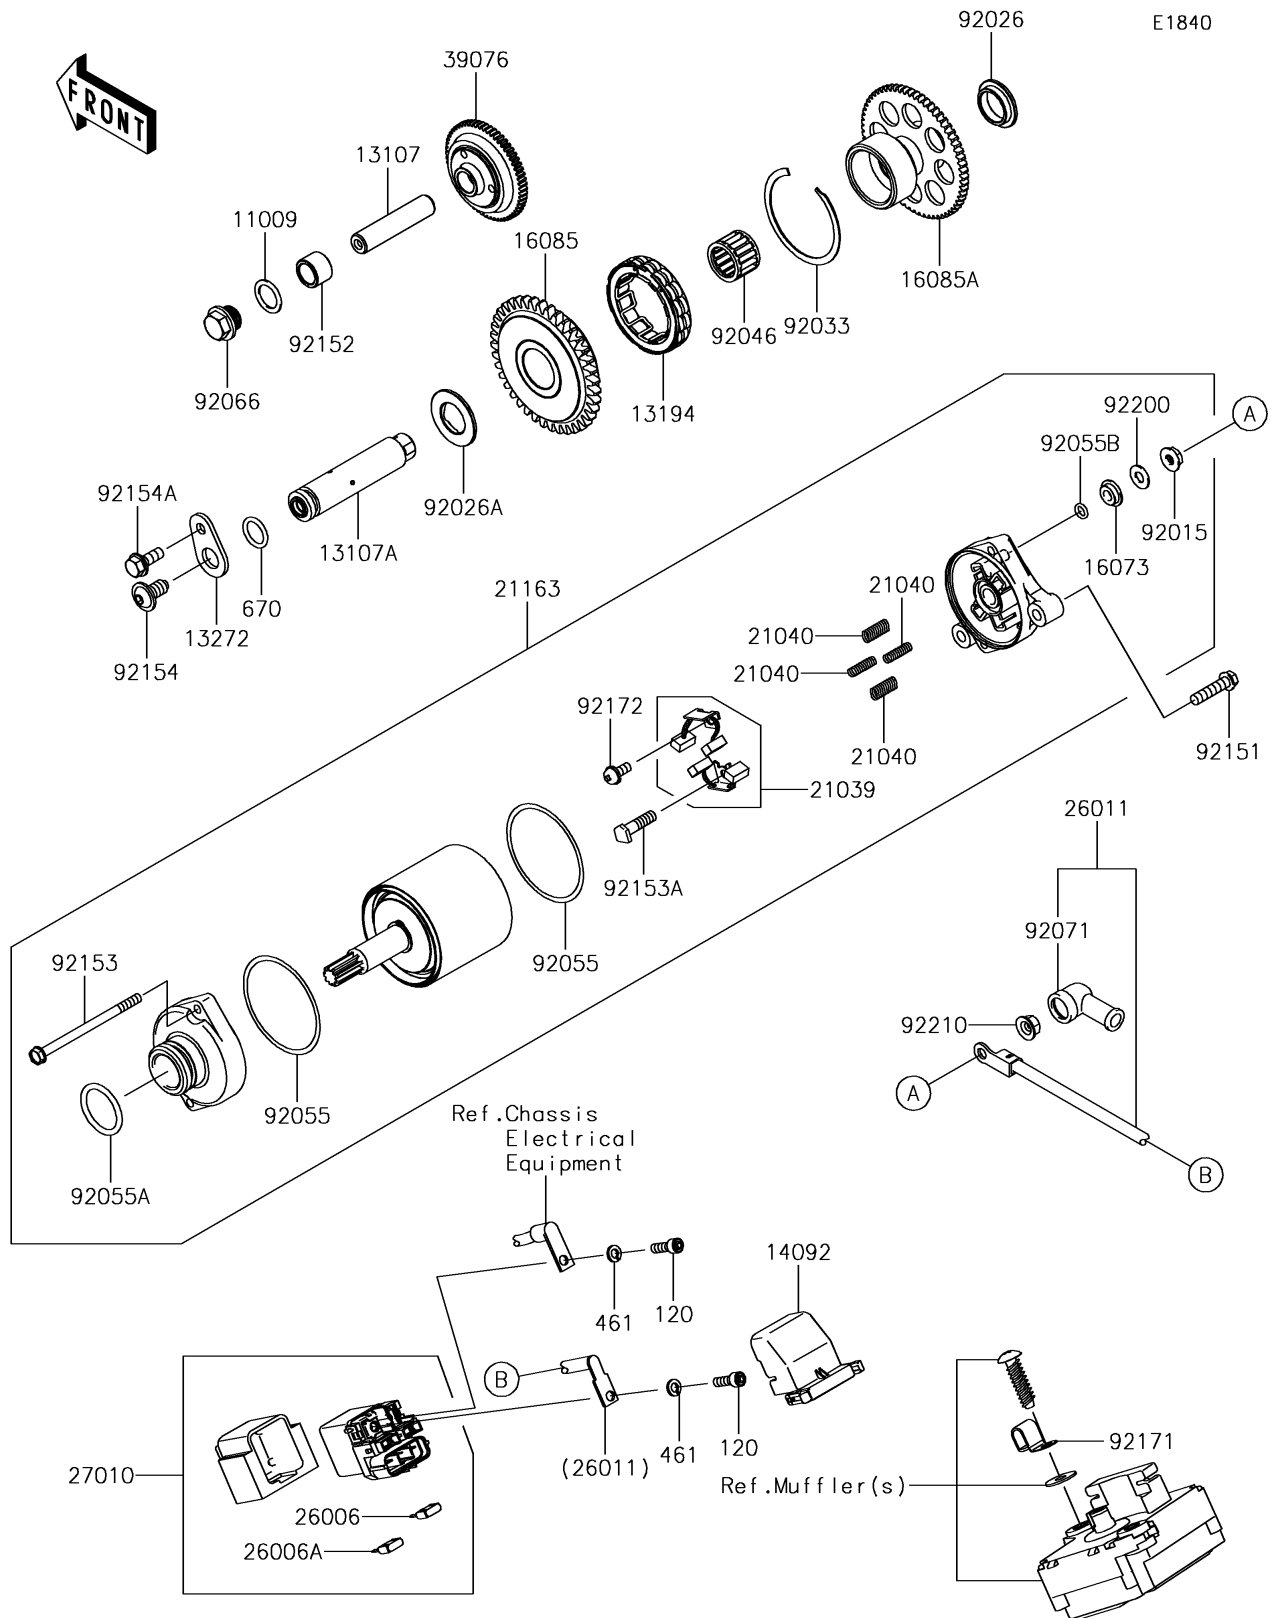

2018 Ninja® ZX™-10R

PARTS DIAGRAM

Starter Motor

2018 Ninja® ZX™-10R

PARTS LIST

Starter Motor

ITEM NAME	PART NUMBER	QUANTITY
GASKET,14.3X20X1 (Ref # 11009)	11009-1238	1
BOLT-SOCKET,5X10 (Ref # 120)	120CB0510	2
SHAFT (Ref # 13107)	13107-0231	1
SHAFT,ONEWAY CLUTCH (Ref # 13107A)	13107-0837	1
CLUTCH-ONEWAY (Ref # 13194)	13194-0553	1
PLATE (Ref # 13272)	13272-1998	1
COVER (Ref # 14092)	14092-0109	1
INSULATOR (Ref # 16073)	16073-0053	1
GEAR,39T (Ref # 16085)	16085-0650	1
GEAR,62T (Ref # 16085A)	16085-0651	1
BRUSH,CARBON (Ref # 21039)	21039-0004	1
SPRING-BRUSH (Ref # 21040)	21040-0003	4
STARTER-ELECTRIC (Ref # 21163)	21163-0064	1
FUSE,MINI BLADE,15A,BLUE (Ref # 26006)	26006-0001	1
FUSE,MINI BLADE,30A,GREEN (Ref # 26006A)	26006-1080	1
WIRE-LEAD (Ref # 26011)	26011-0308	1
SWITCH (Ref # 27010)	27010-0773	1
LIMITER (Ref # 39076)	39076-0554	1
WASHER-SPRING,5MM (Ref # 461)	461DB0500	2
O RING,14MM (Ref # 670)	670D2014	1
NUT,STARTER MOTOR (Ref # 92015)	92015-1476	1
SPACER,RH (Ref # 92026)	92026-0157	1
SPACER,LH (Ref # 92026A)	92026-0158	1
RING-SNAP (Ref # 92033)	92033-3731	1
BEARING-NEEDLE,18X24X17 (Ref # 92046)	92046-0624	1
RING-O (Ref # 92055)	92055-0136	2
RING-O (Ref # 92055A)	92055-1276	1
RING-O,4.5X2.0 (Ref # 92055B)	92055-1370	1
PLUG,14X8 (Ref # 92066)	92066-0837	1

2018 Ninja® ZX™-10R

PARTS LIST

Starter Motor

ITEM NAME	PART NUMBER	QUANTITY
GROMMET (Ref # 92071)	92071-0024	1
BOLT,FLANGED-SMALL,6X25 (Ref # 92151)	92151-1930	2
COLLAR,12.2X17X12 (Ref # 92152)	92152-0870	1
BOLT (Ref # 92153)	92153-1850	2
BOLT (Ref # 92153A)	92153-1866	1
BOLT,SOCKET,8X16 (Ref # 92154)	92154-0397	1
BOLT,FLANGED,6X16 (Ref # 92154A)	92154-1851	1
CLAMP (Ref # 92171)	92171-0534	1
SCREW (Ref # 92172)	92172-0334	1
WASHER (Ref # 92200)	92200-0386	1
NUT,6MM (Ref # 92210)	92210-0188	1