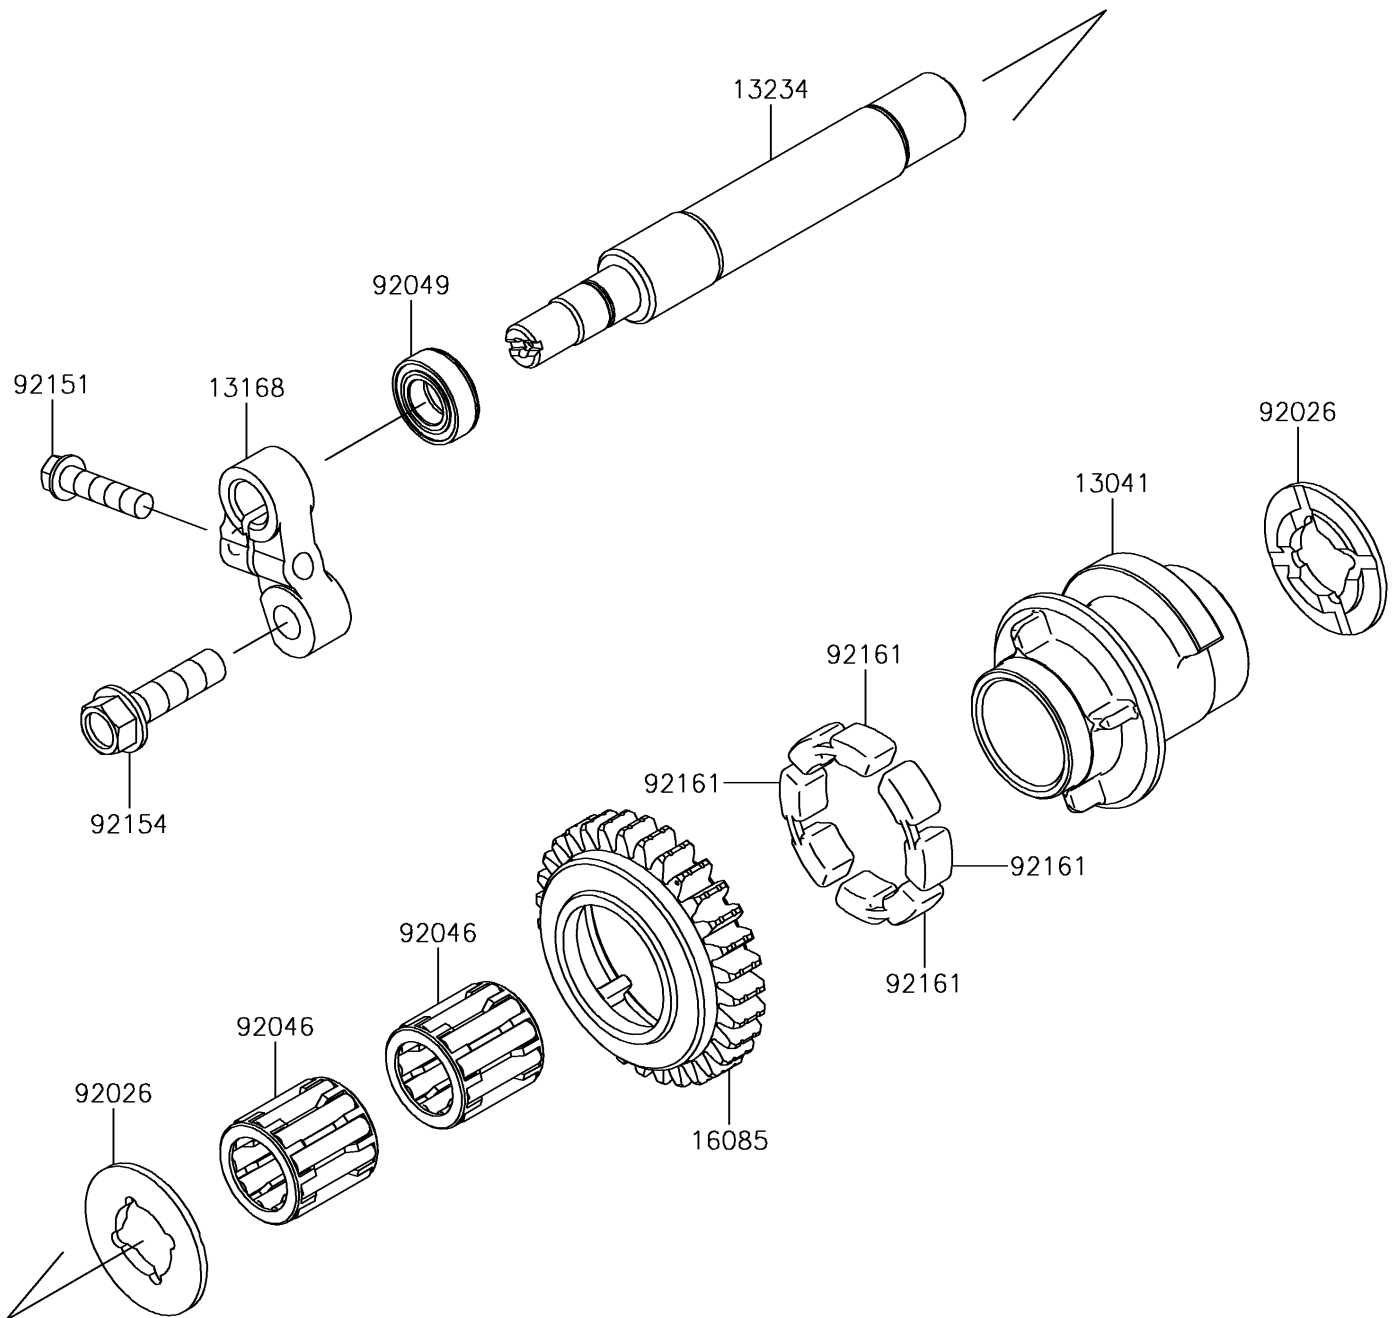

2018 Ninja[®] ZX[™]-10R

PARTS DIAGRAM

Balancer

E1323

2018 Ninja® ZX™-10R

PARTS LIST

Balancer

ITEM NAME	PART NUMBER	QUANTITY
BALANCER (Ref # 13041)	13041-0047	1
LEVER,BACKLASH ADJUSTMENT (Ref # 13168)	13168-0831	1
SHAFT-COMP (Ref # 13234)	13234-0589	1
GEAR,BALANCER,31T (Ref # 16085)	16085-0144	1
SPACER (Ref # 92026)	92026-0082	2
BEARING-NEEDLE (Ref # 92046)	92046-1266	2
SEAL-OIL (Ref # 92049)	92049-0720	1
BOLT,FLANGED-SMALL,6X25 (Ref # 92151)	92151-1930	1
BOLT,FLANGED,8X30 (Ref # 92154)	92154-1796	1
DAMPER (Ref # 92161)	92161-1055	4