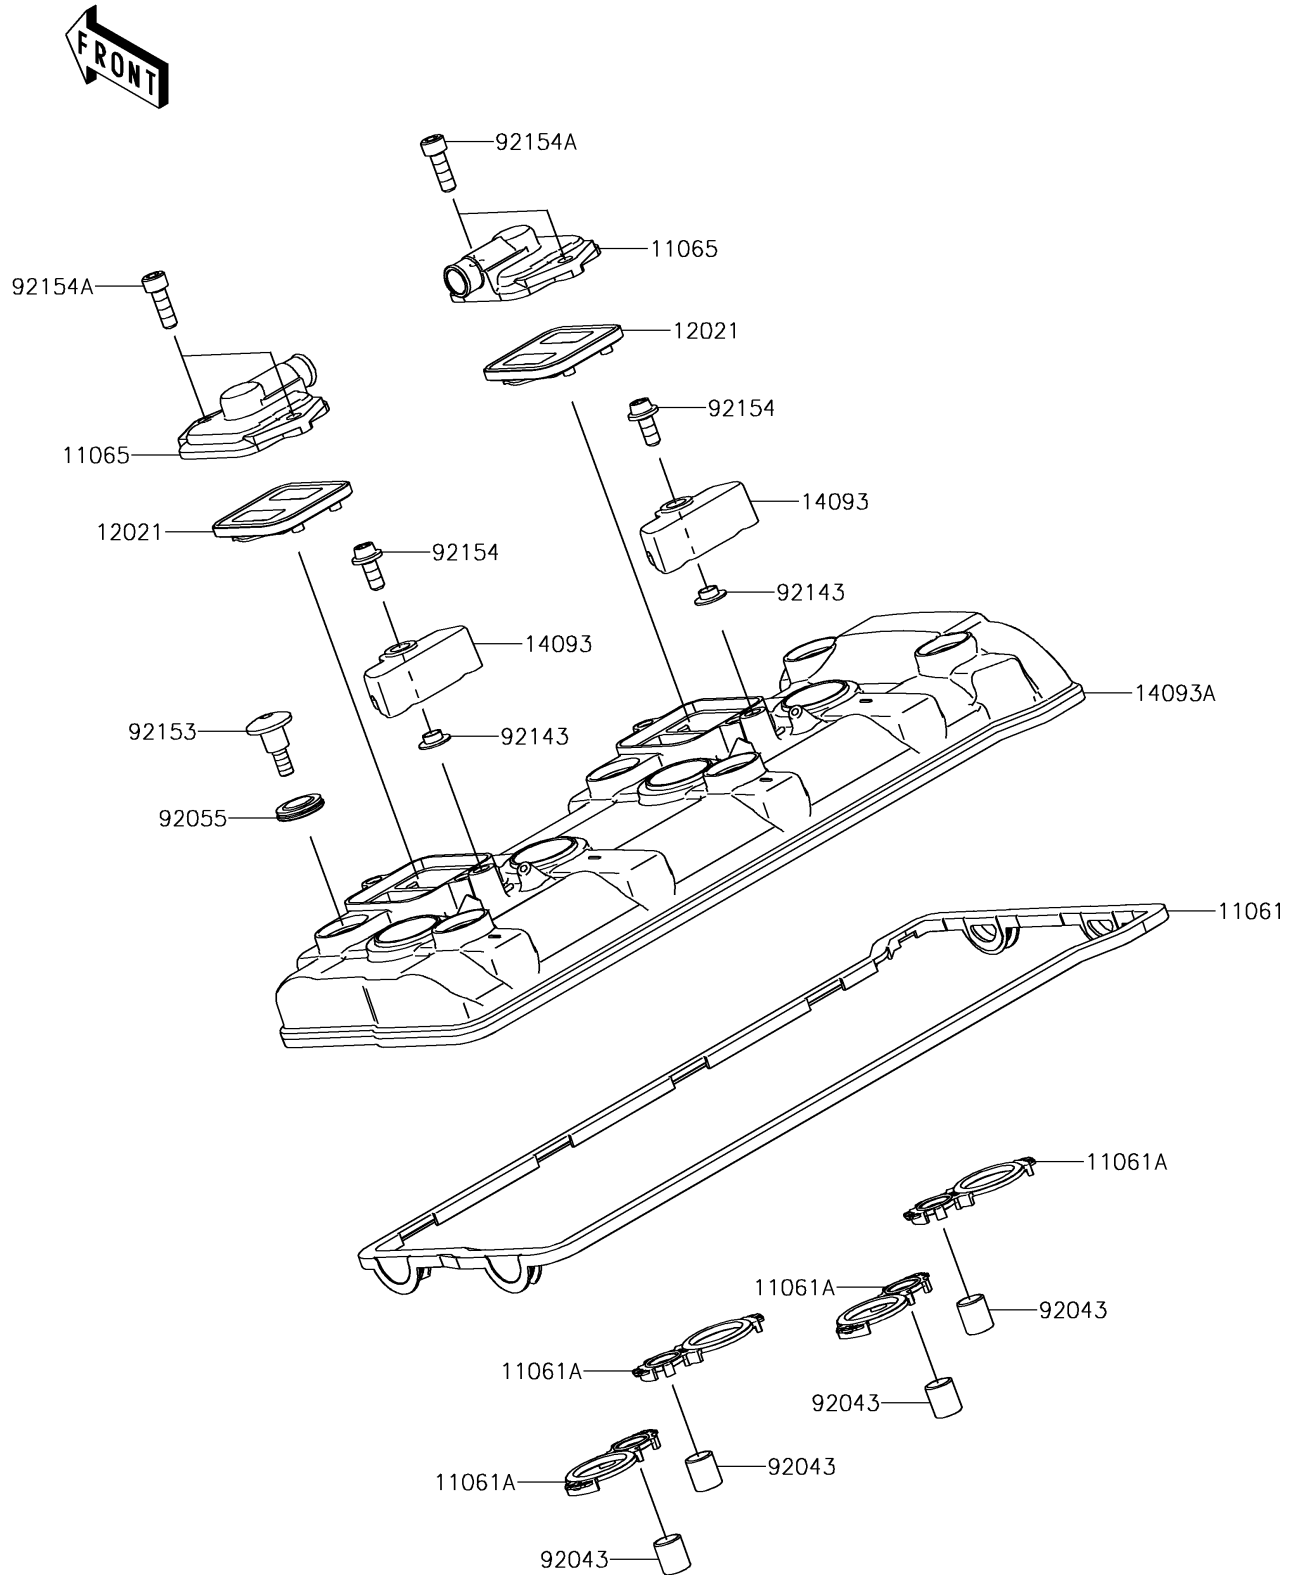

2018 Ninja® ZX™-10R

PARTS DIAGRAM

Cylinder Head Cover

E1112

2018 Ninja® ZX™-10R

PARTS LIST

Cylinder Head Cover

ITEM NAME	PART NUMBER	QUANTITY
GASKET,HEAD COVER (Ref # 11061)	11061-0436	1
GASKET,PLUG HOLE (Ref # 11061A)	11061-0437	4
CAP (Ref # 11065)	11065-0360	2
VALVE-ASSY-REED (Ref # 12021)	12021-0021	2
COVER (Ref # 14093)	14093-0291	2
COVER,HEAD (Ref # 14093A)	14093-0335	1
PIN,10.1X12X14 (Ref # 92043)	92043-4009	4
RING-O (Ref # 92055)	92055-0187	6
COLLAR (Ref # 92143)	92143-1331	2
BOLT,SOCKET,6X22.5 (Ref # 92153)	92153-1779	6
BOLT,SOCKET,6X14 (Ref # 92154)	92154-1460	2
BOLT,SOCKET,6X18 (Ref # 92154A)	92154-1832	4