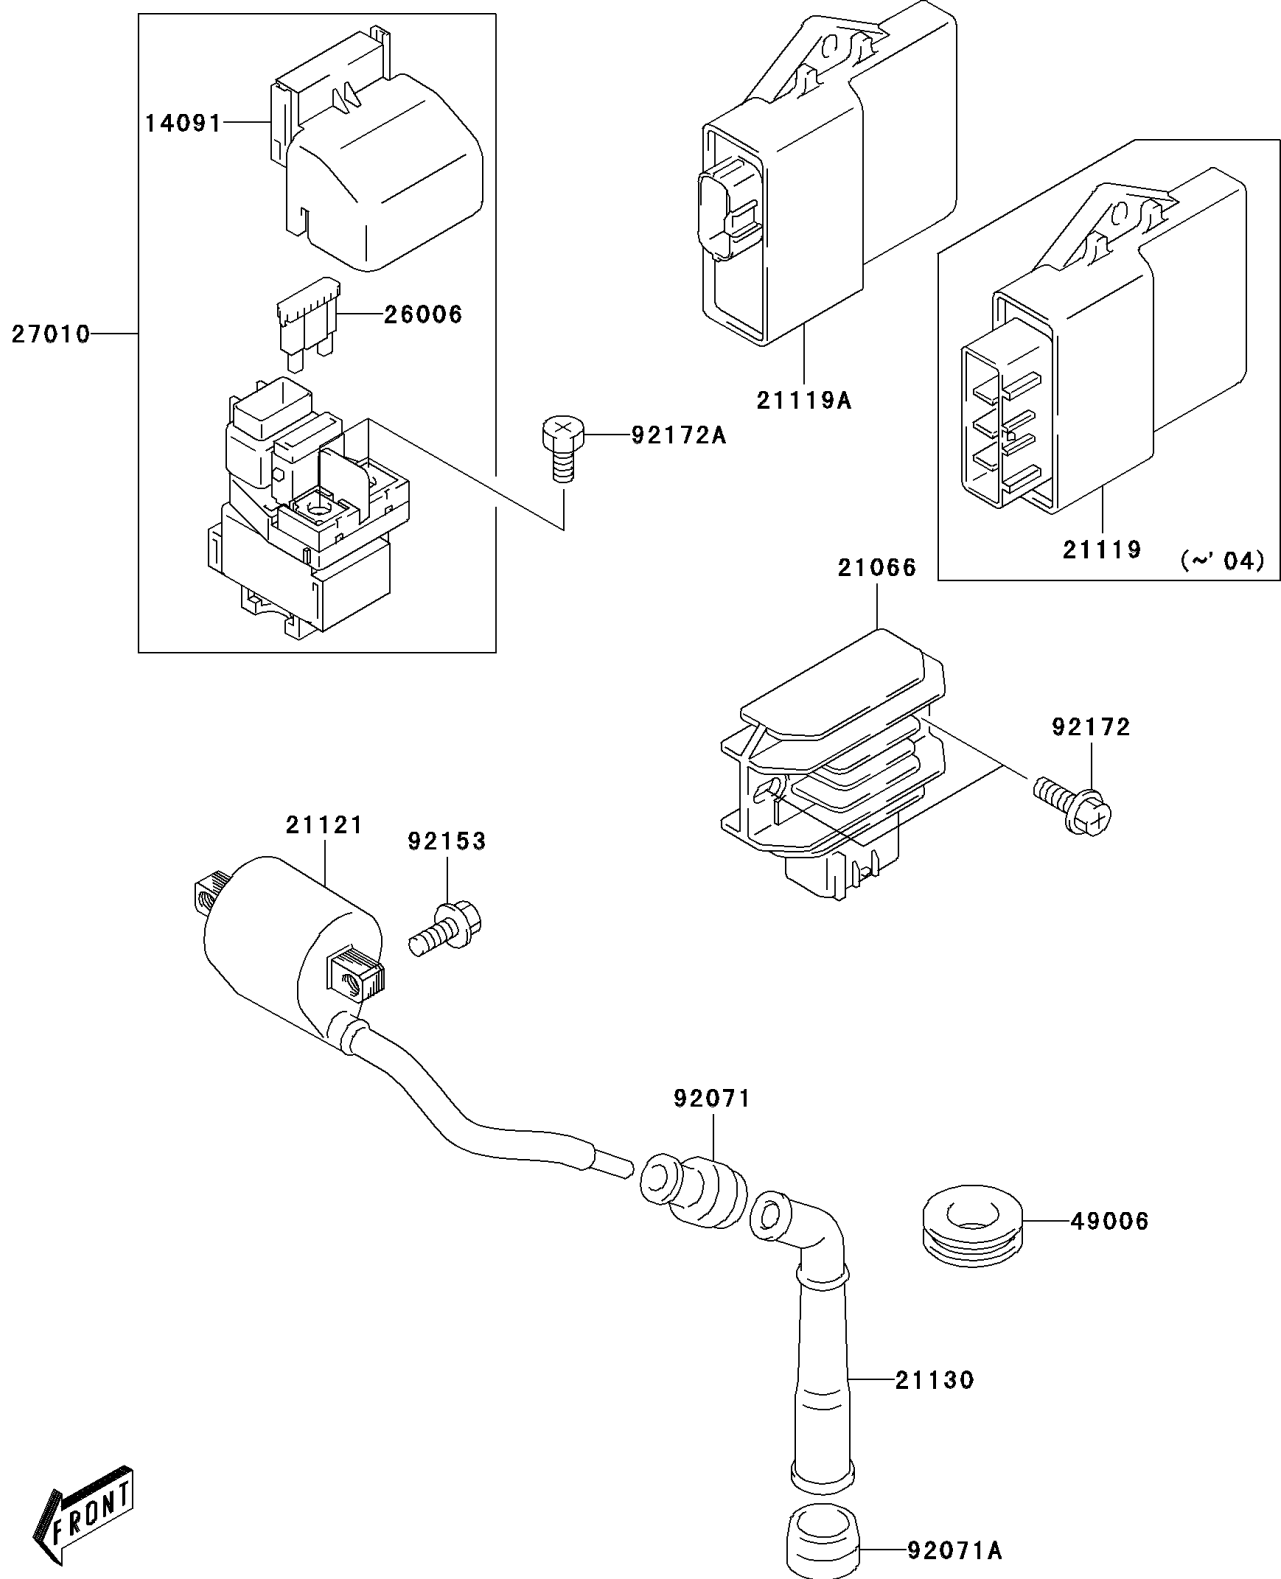

2004 KFX400

PARTS DIAGRAM

Ignition System

E1830

2004 KFX400

PARTS LIST

Ignition System

Kawasaki

Let the Good Times Roll®

ITEM NAME	PART NUMBER	QUANTITY
COVER (Ref # 14091)	14091-S116	1
REGULATOR-VOLTAGE (Ref # 21066)	21066-S004	1
IGNITER (Ref # 21119)	21119-S005	1
COIL-IGNITION (Ref # 21121)	21121-S006	1
CAP-SPARK PLUG (Ref # 21130)	21130-S006	1
FUSE,20A (Ref # 26006)	26006-S006	1
SWITCH,STARTING MOTOR (Ref # 27010)	27010-S024	1
BOOT,SPARK PLUG CAP (Ref # 49006)	49006-S020	1
GROMMET,HIGHTENSION (Ref # 92071)	92071-S004	1
GROMMET,SPARK PLUG CAP (Ref # 92071A)	92071-S007	1
BOLT (Ref # 92153)	92153-S012	1
SCREW (Ref # 92172)	92172-S022	2
SCREW,6X8 (Ref # 92172A)	92172-S035	2