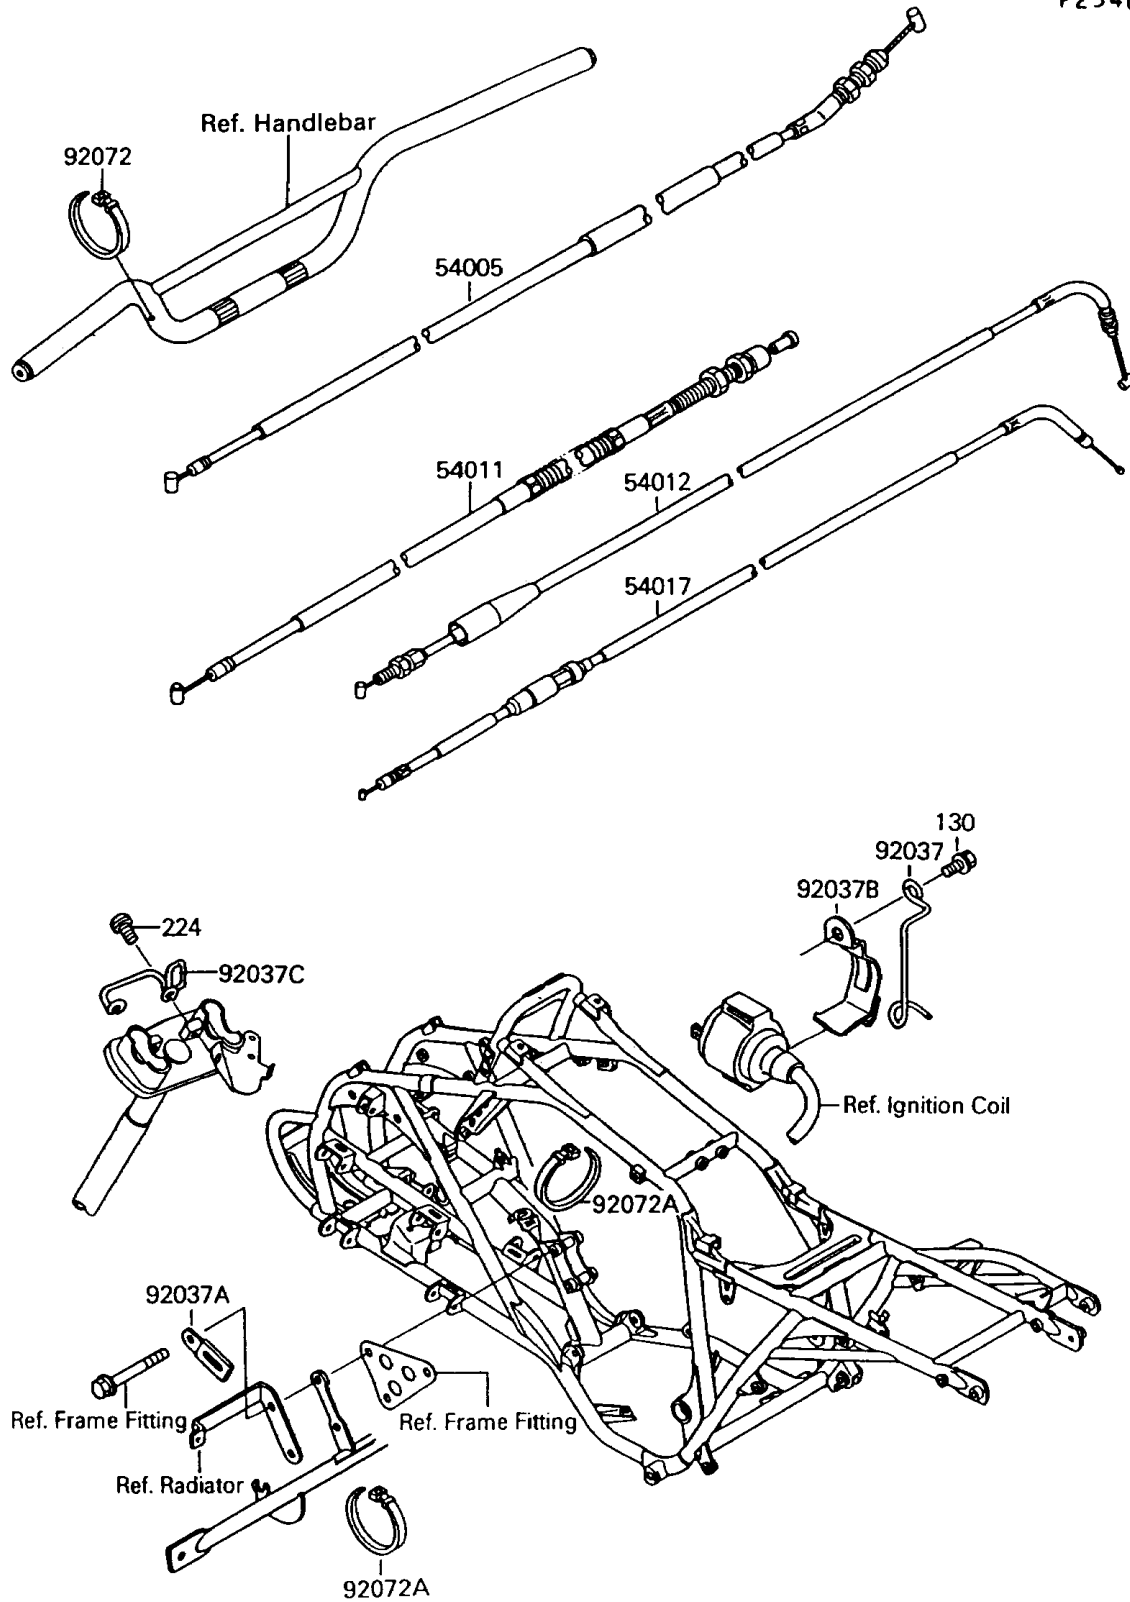

1994 Mojave 250

PARTS DIAGRAM

Cables

F2540

1994 Mojave 250

PARTS LIST

Cables

ITEM NAME

PART NUMBER

QUANTITY
