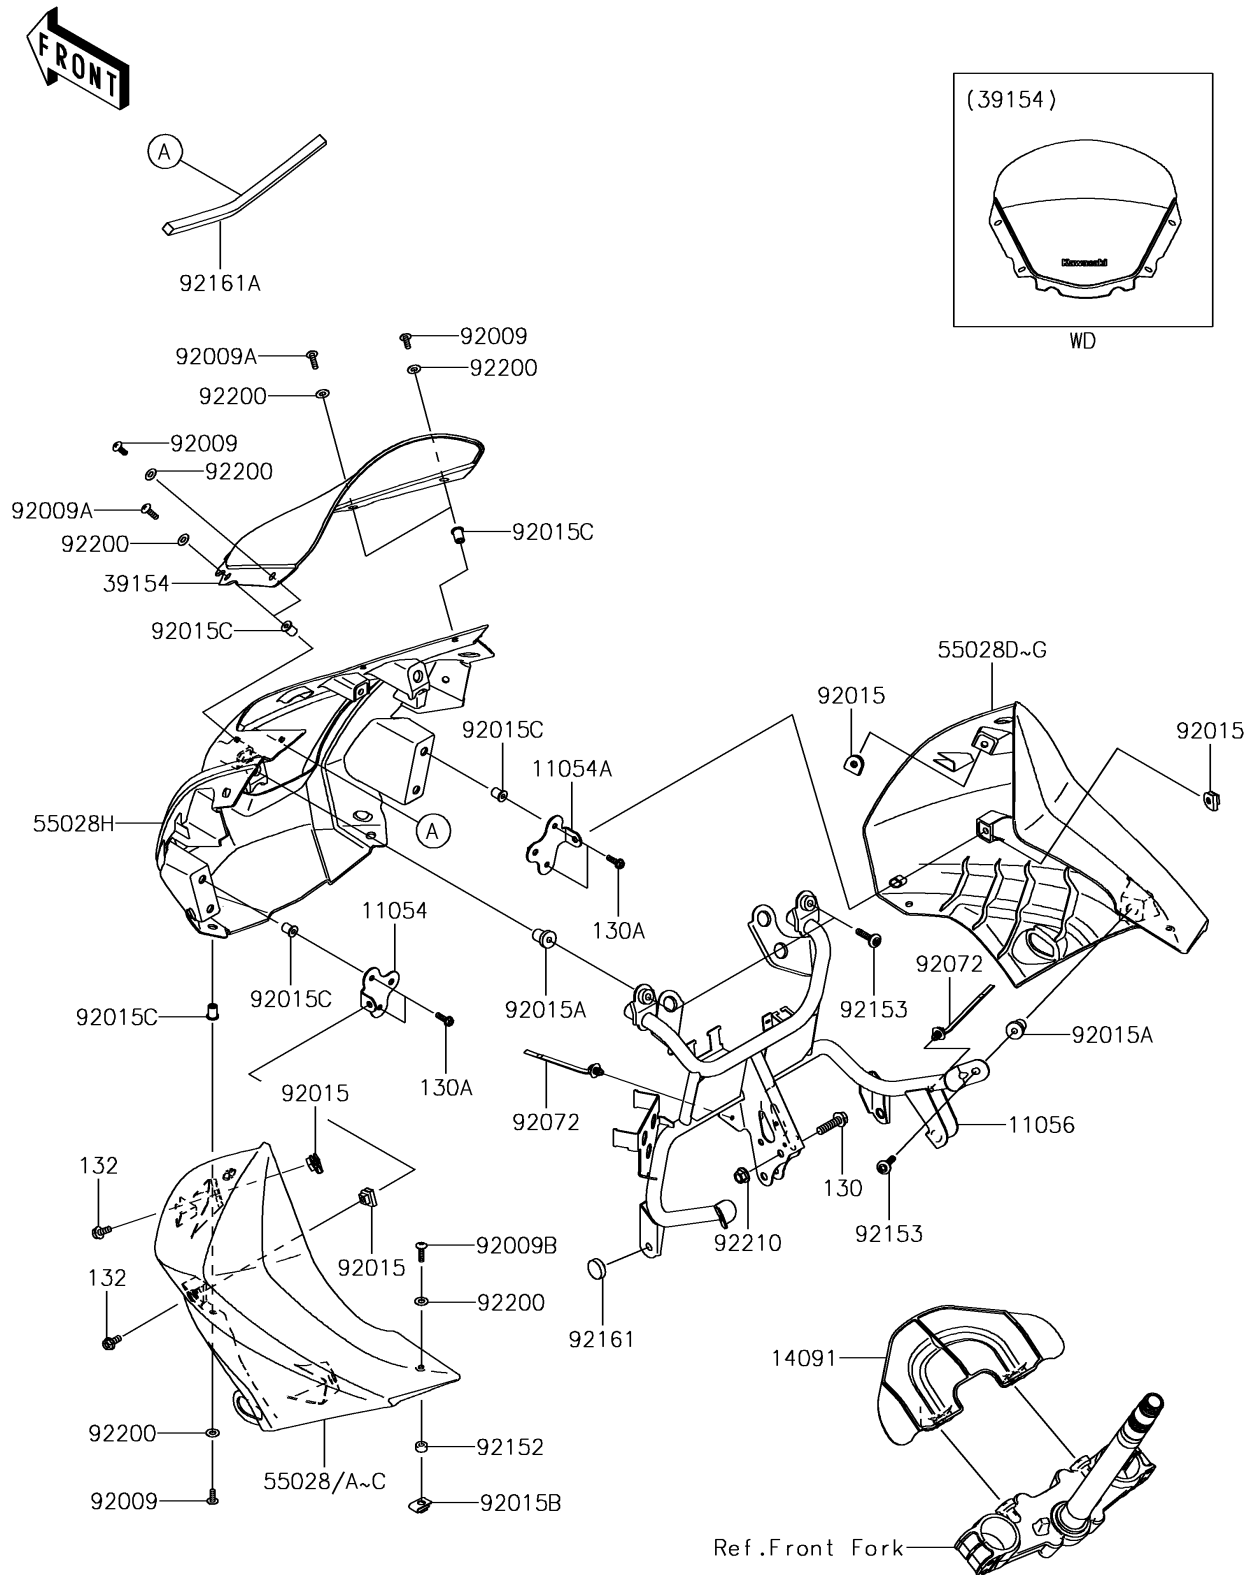

2018 KLR™ 650

PARTS DIAGRAM

Cowling

F2871

2018 KLR™ 650

PARTS LIST

Cowling

Kawasaki

Let the Good Times Roll®

ITEM NAME

PART NUMBER

QUANTITY
