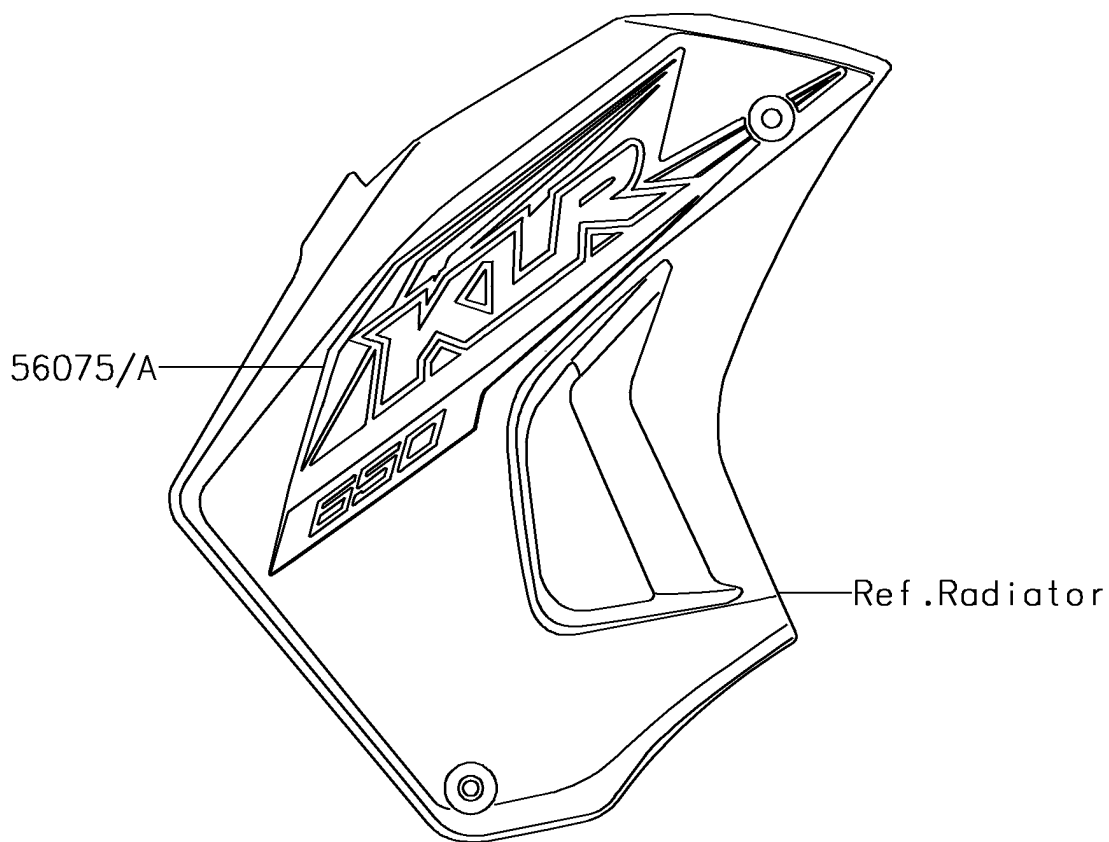

2018 KLR™ 650

PARTS DIAGRAM

Decals(Black)(EJF)

F2861

2018 KLR™ 650

PARTS LIST

Decals(Black)(EJF)

Kawasaki

Let the Good Times Roll®

ITEM NAME

PART NUMBER

QUANTITY
