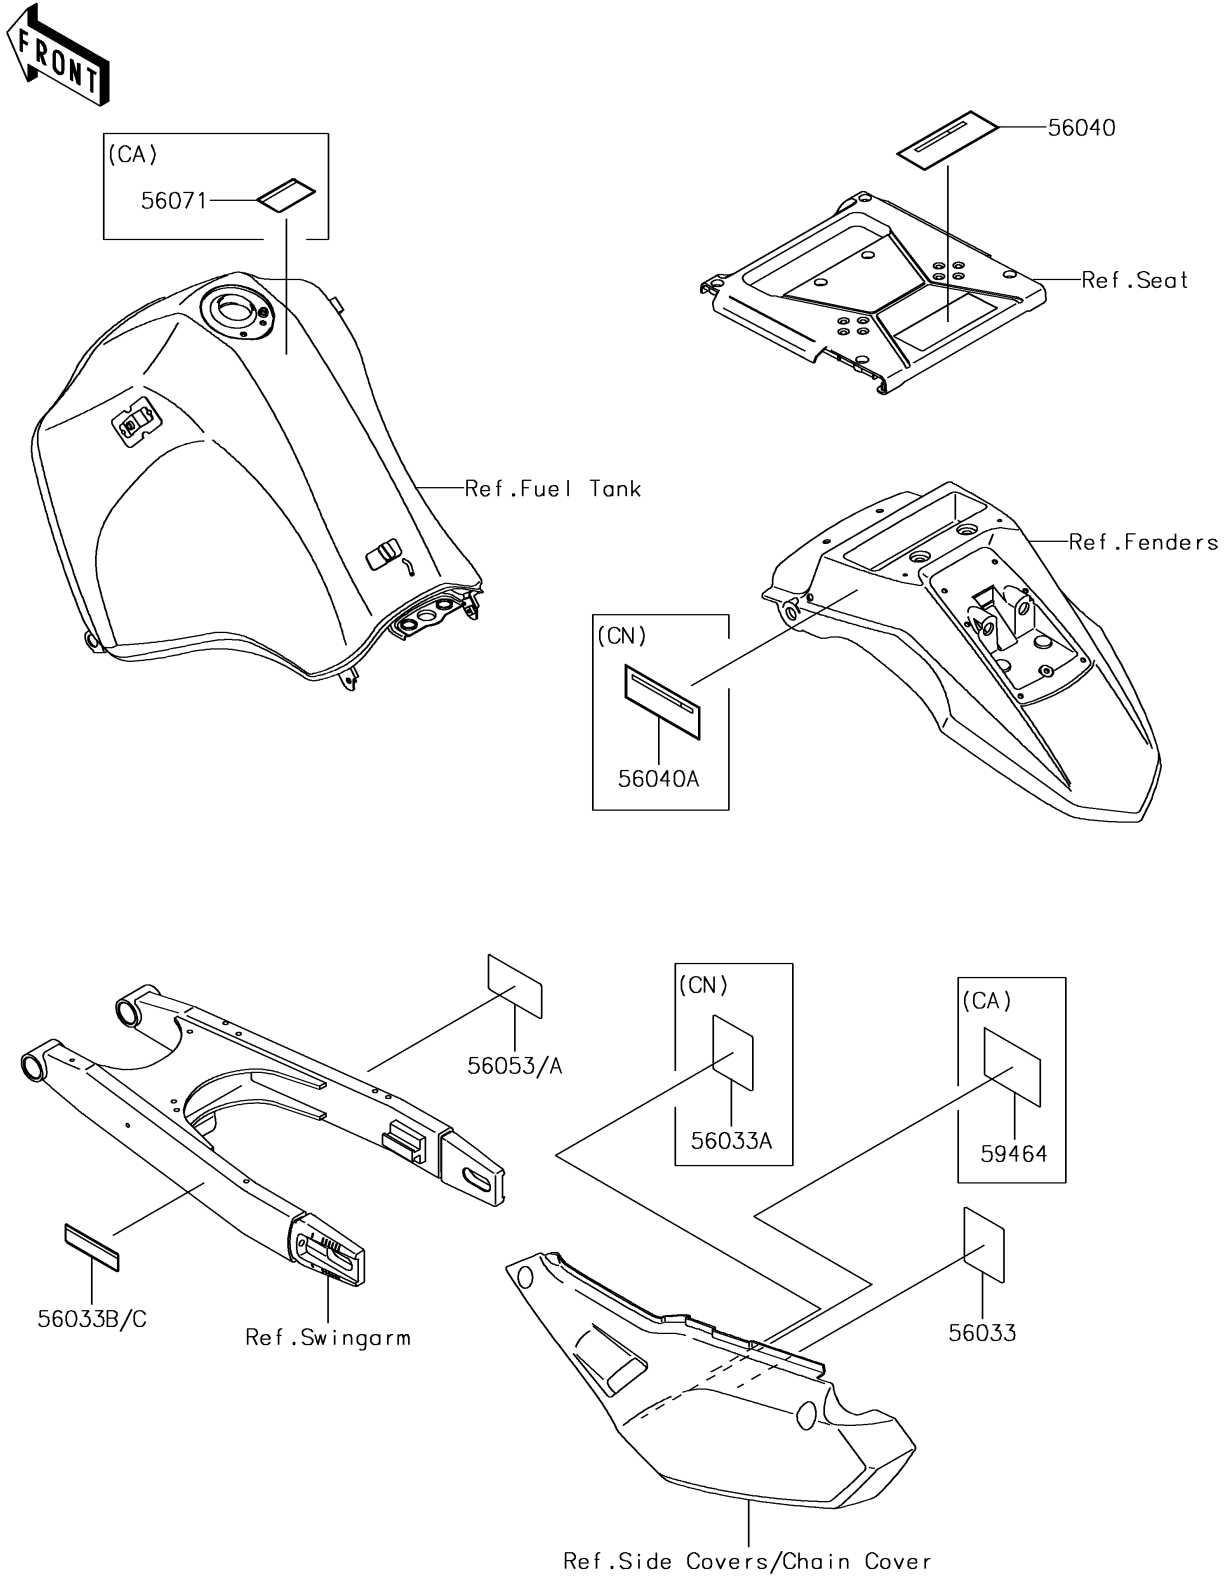

2018 KLR650

PARTS DIAGRAM

Labels

F2860

2018 KLR650

PARTS LIST

Labels

ITEM NAME

PART NUMBER

QUANTITY
