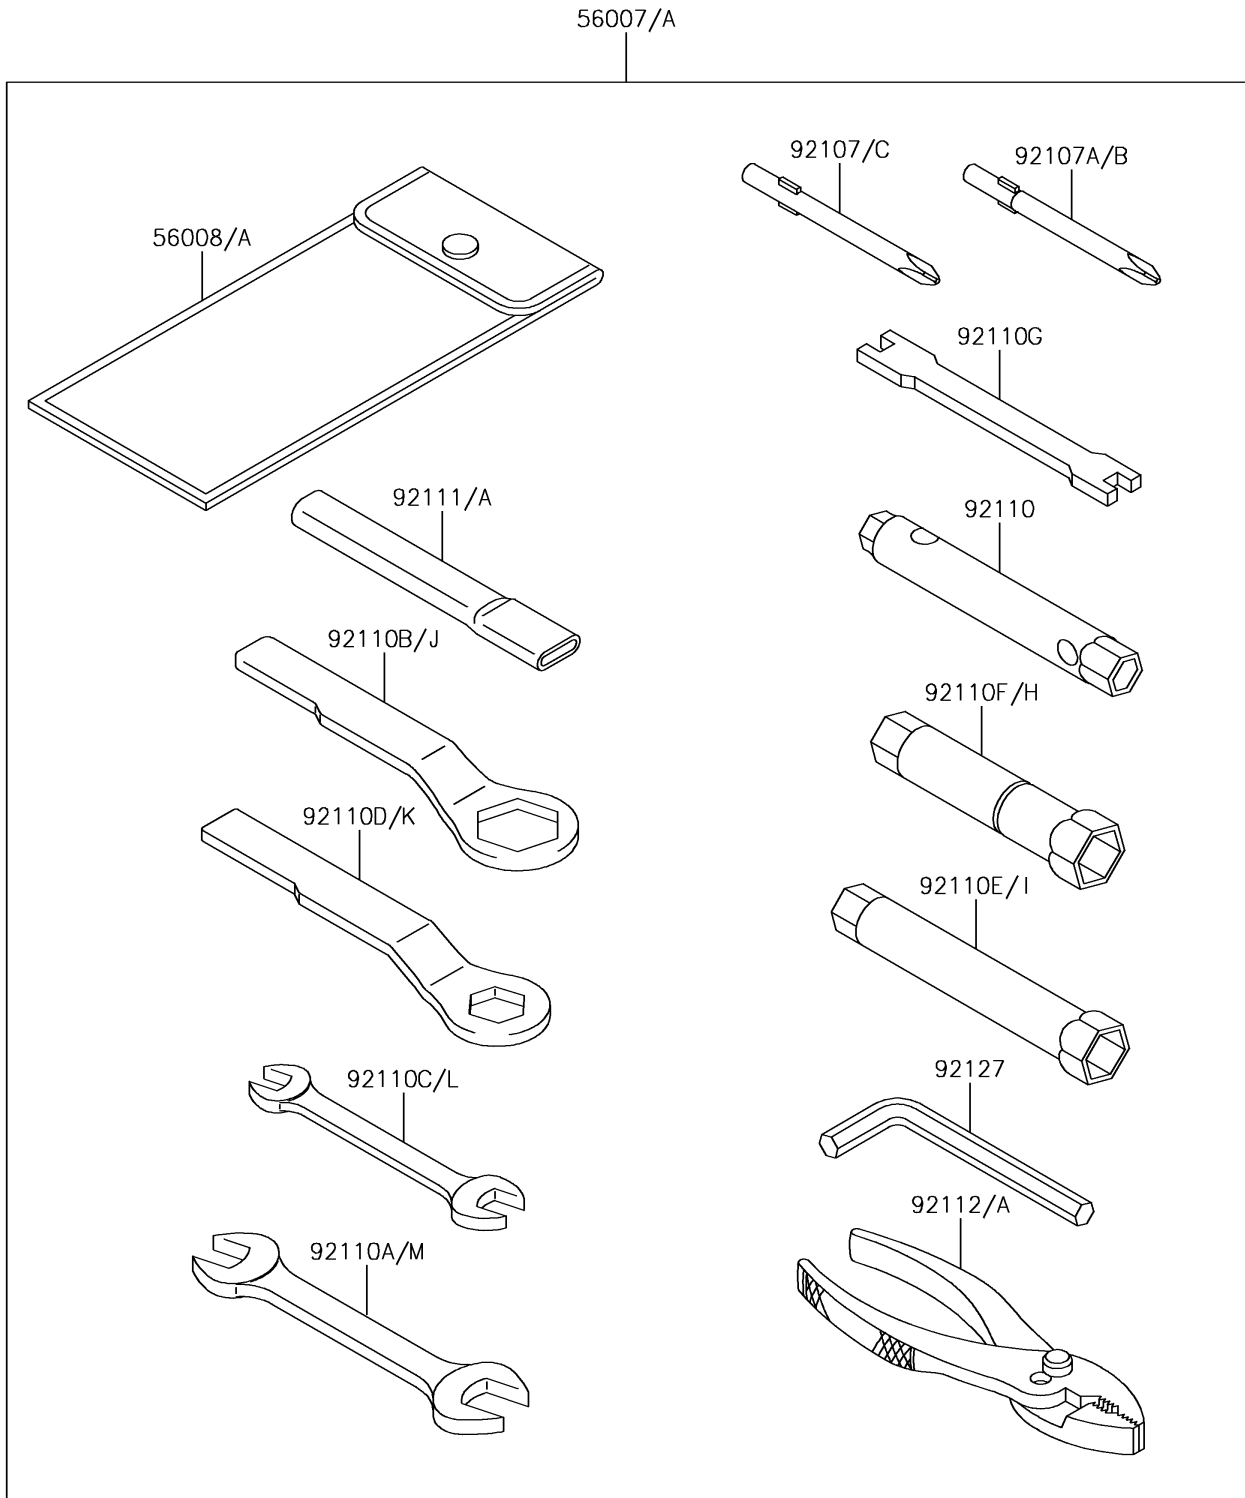

2018 KLR™ 650

PARTS DIAGRAM

Owner's Tools

F2810

2018 KLR™ 650

PARTS LIST

Owner's Tools

Kawasaki

Let the Good Times Roll®

ITEM NAME

PART NUMBER

QUANTITY
