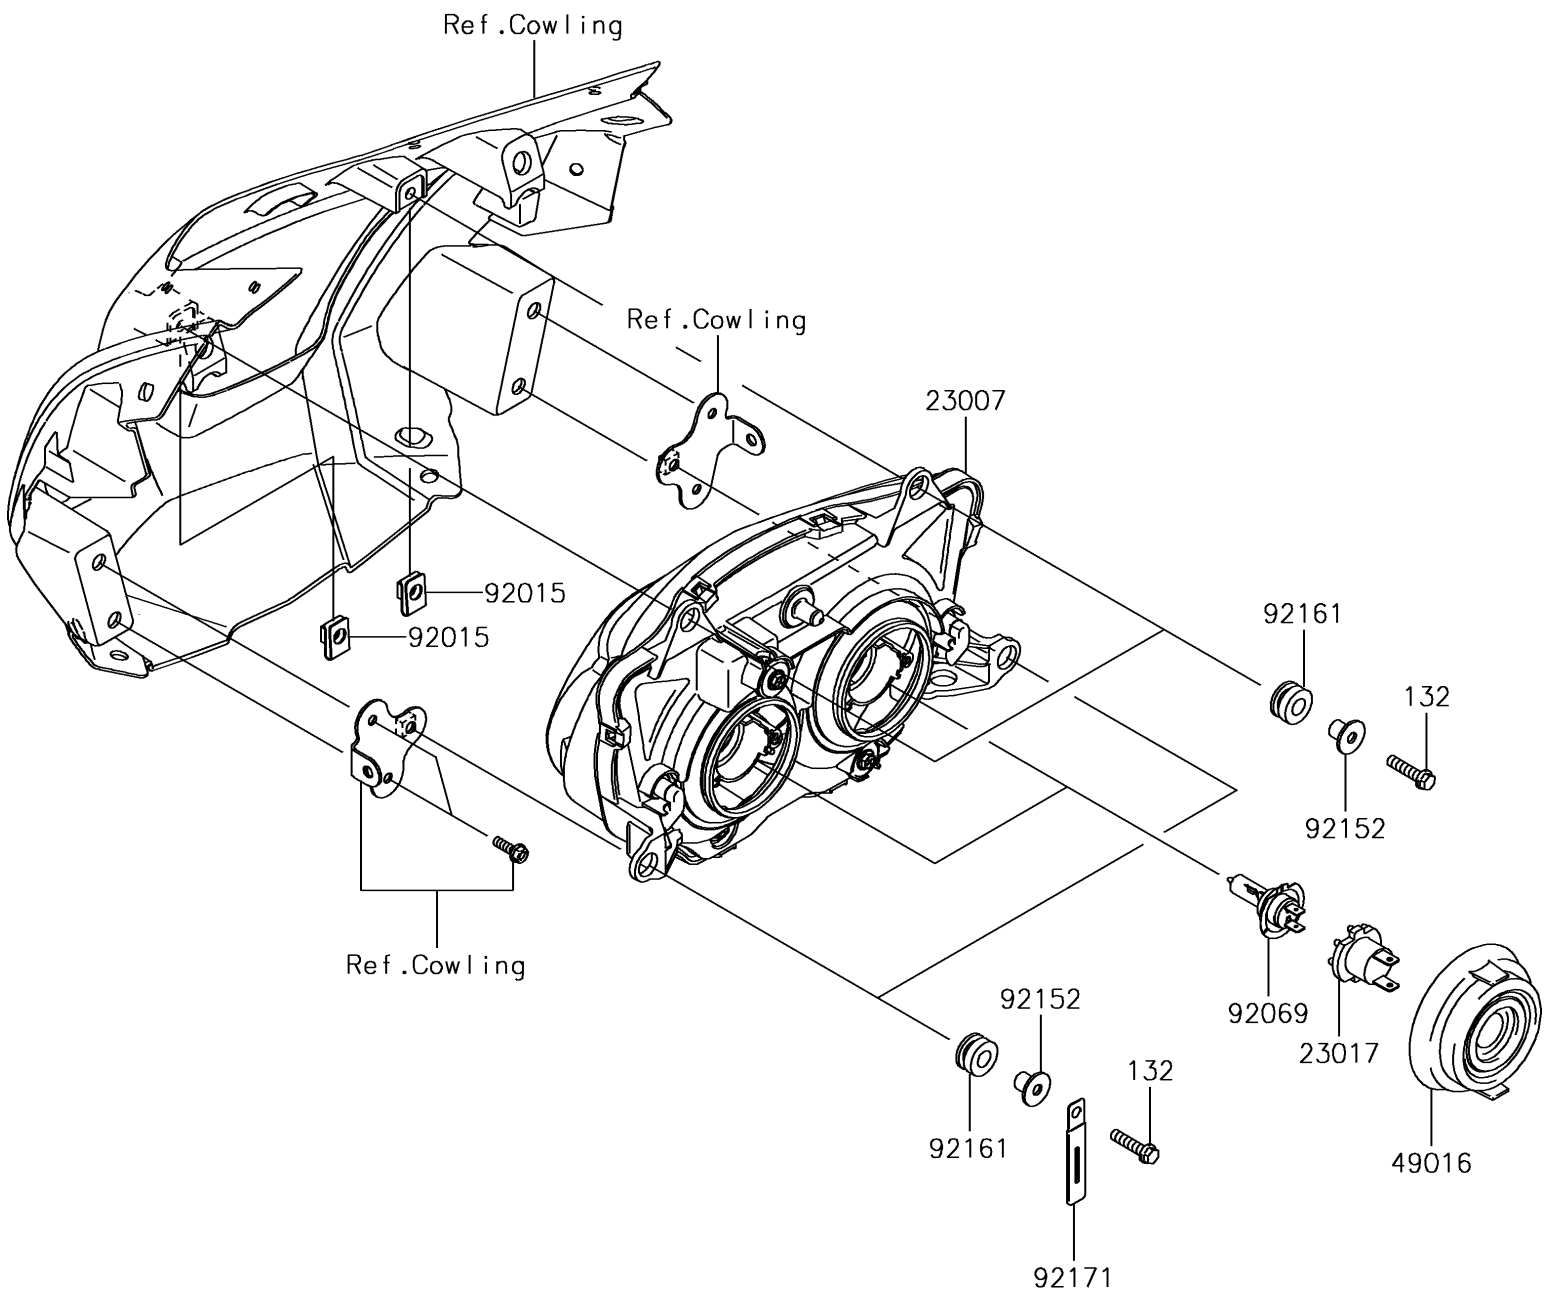

2018 KLR650

PARTS DIAGRAM

Headlight(s)

F2710

2018 KLR650

PARTS LIST

Headlight(s)

ITEM NAME

PART NUMBER

QUANTITY
