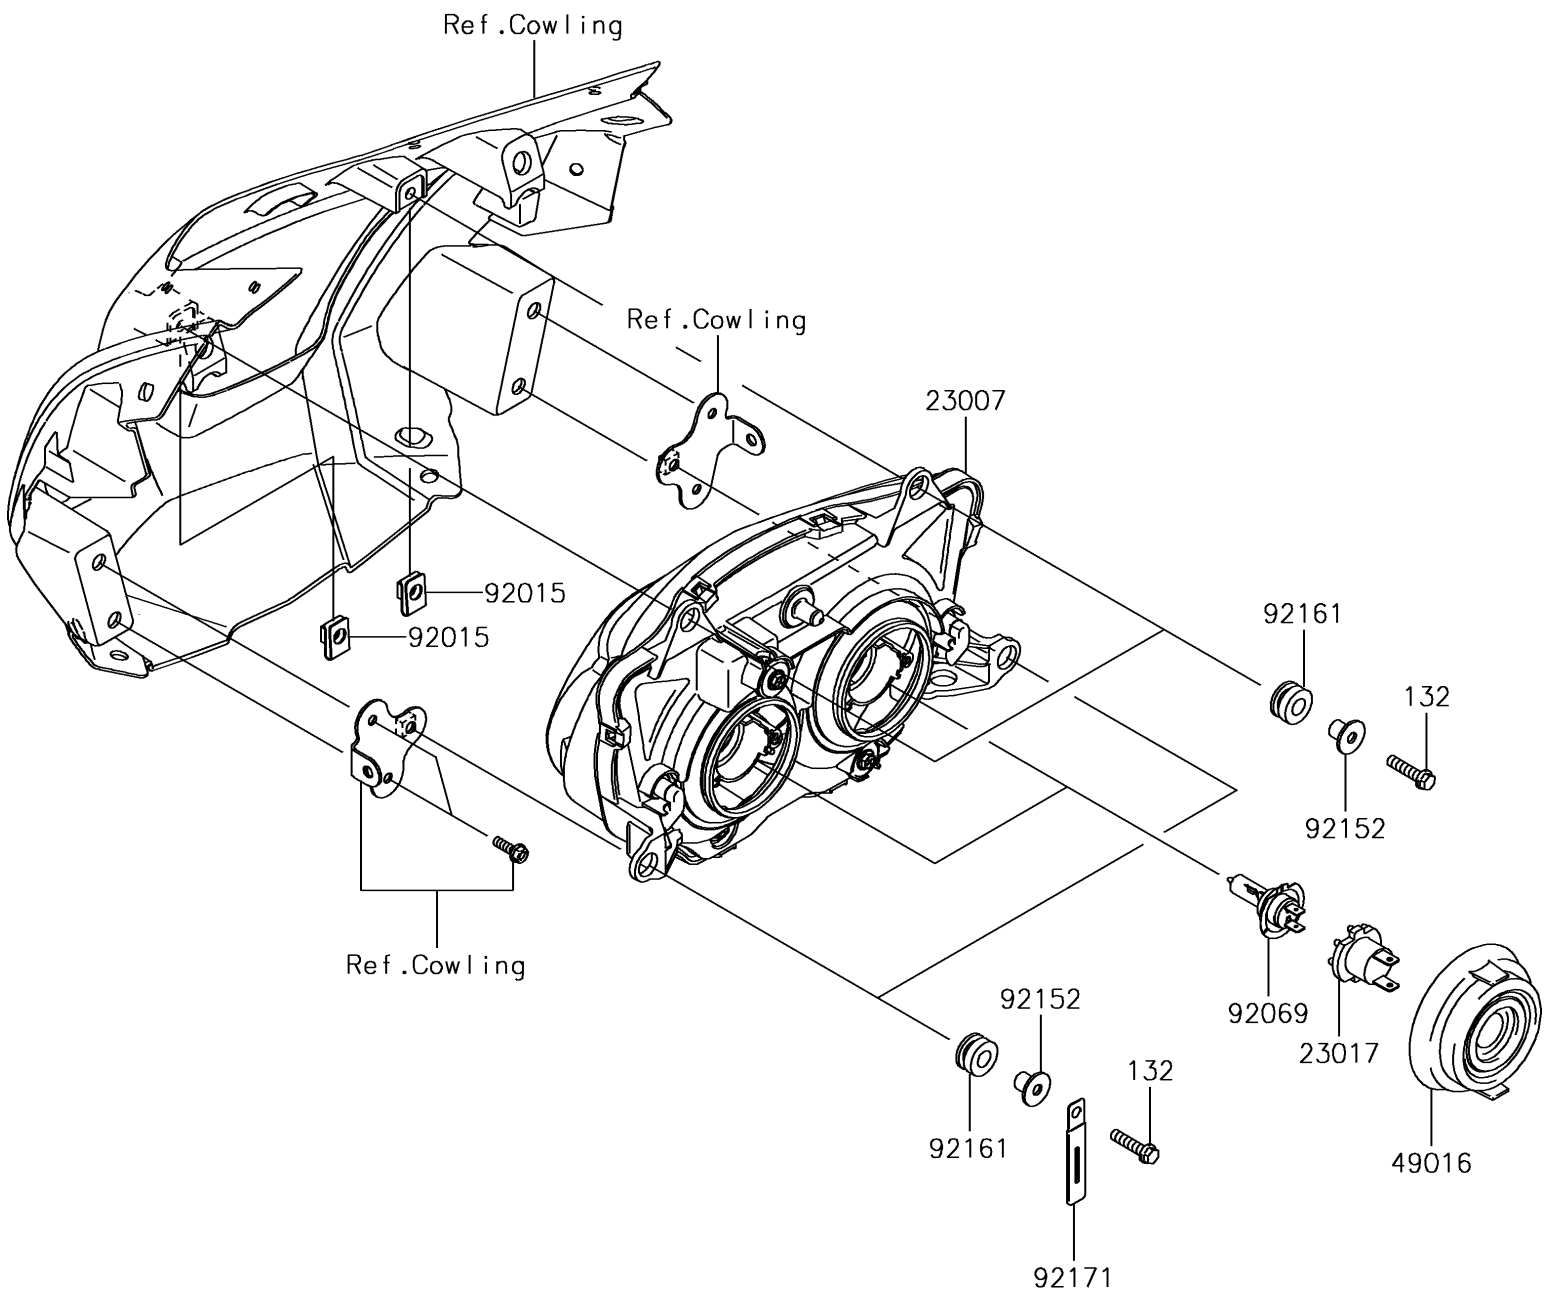

2018 KLR650

PARTS DIAGRAM

Headlight(s)

F2710

2018 KLR650

PARTS LIST

Headlight(s)

Kawasaki

Let the Good Times Roll®

ITEM NAME

PART NUMBER

QUANTITY
