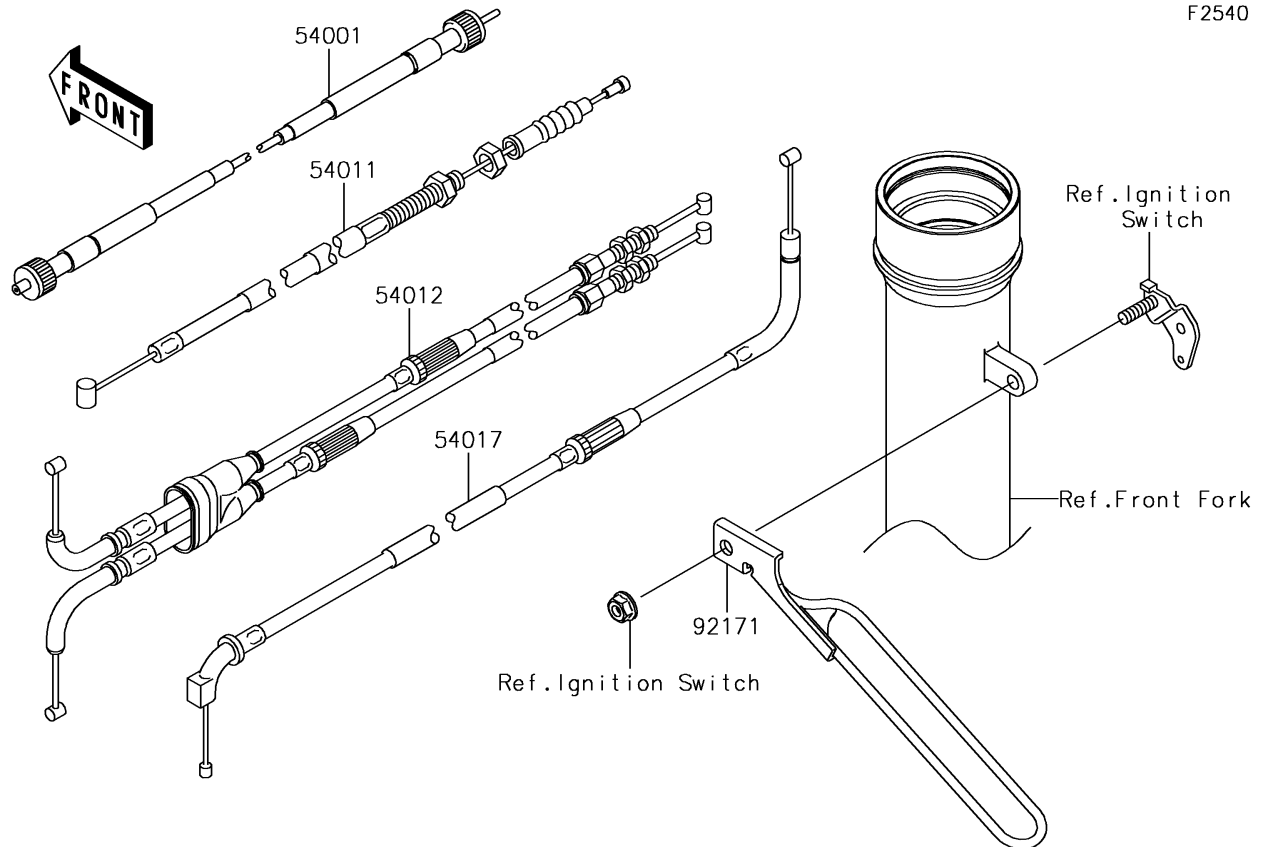

2018 KLR™ 650

PARTS DIAGRAM

Cables

F2540

2018 KLR™ 650

PARTS LIST

Cables

Kawasaki

Let the Good Times Roll®

ITEM NAME

PART NUMBER

QUANTITY
