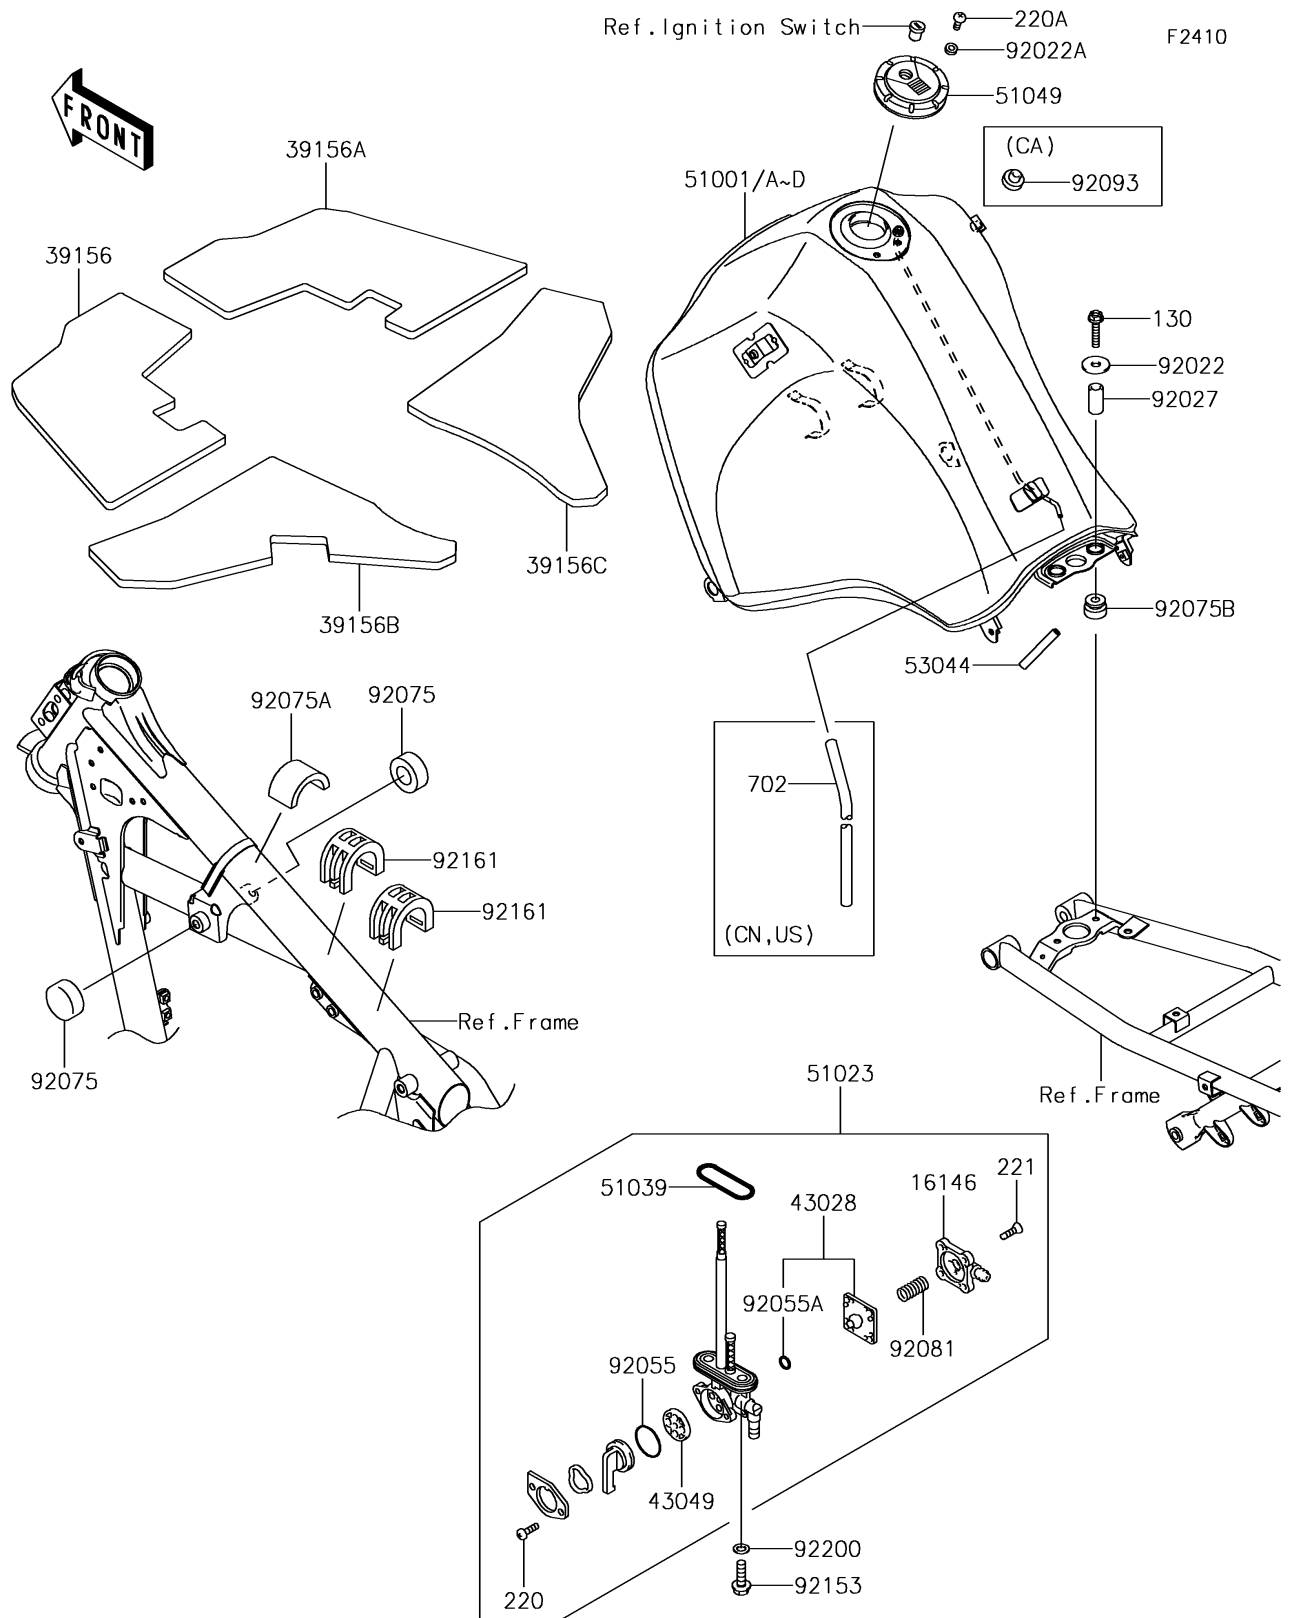

2018 KLR™ 650

PARTS DIAGRAM

Fuel Tank

2018 KLR™ 650

PARTS LIST

Fuel Tank

ITEM NAME

PART NUMBER

QUANTITY
