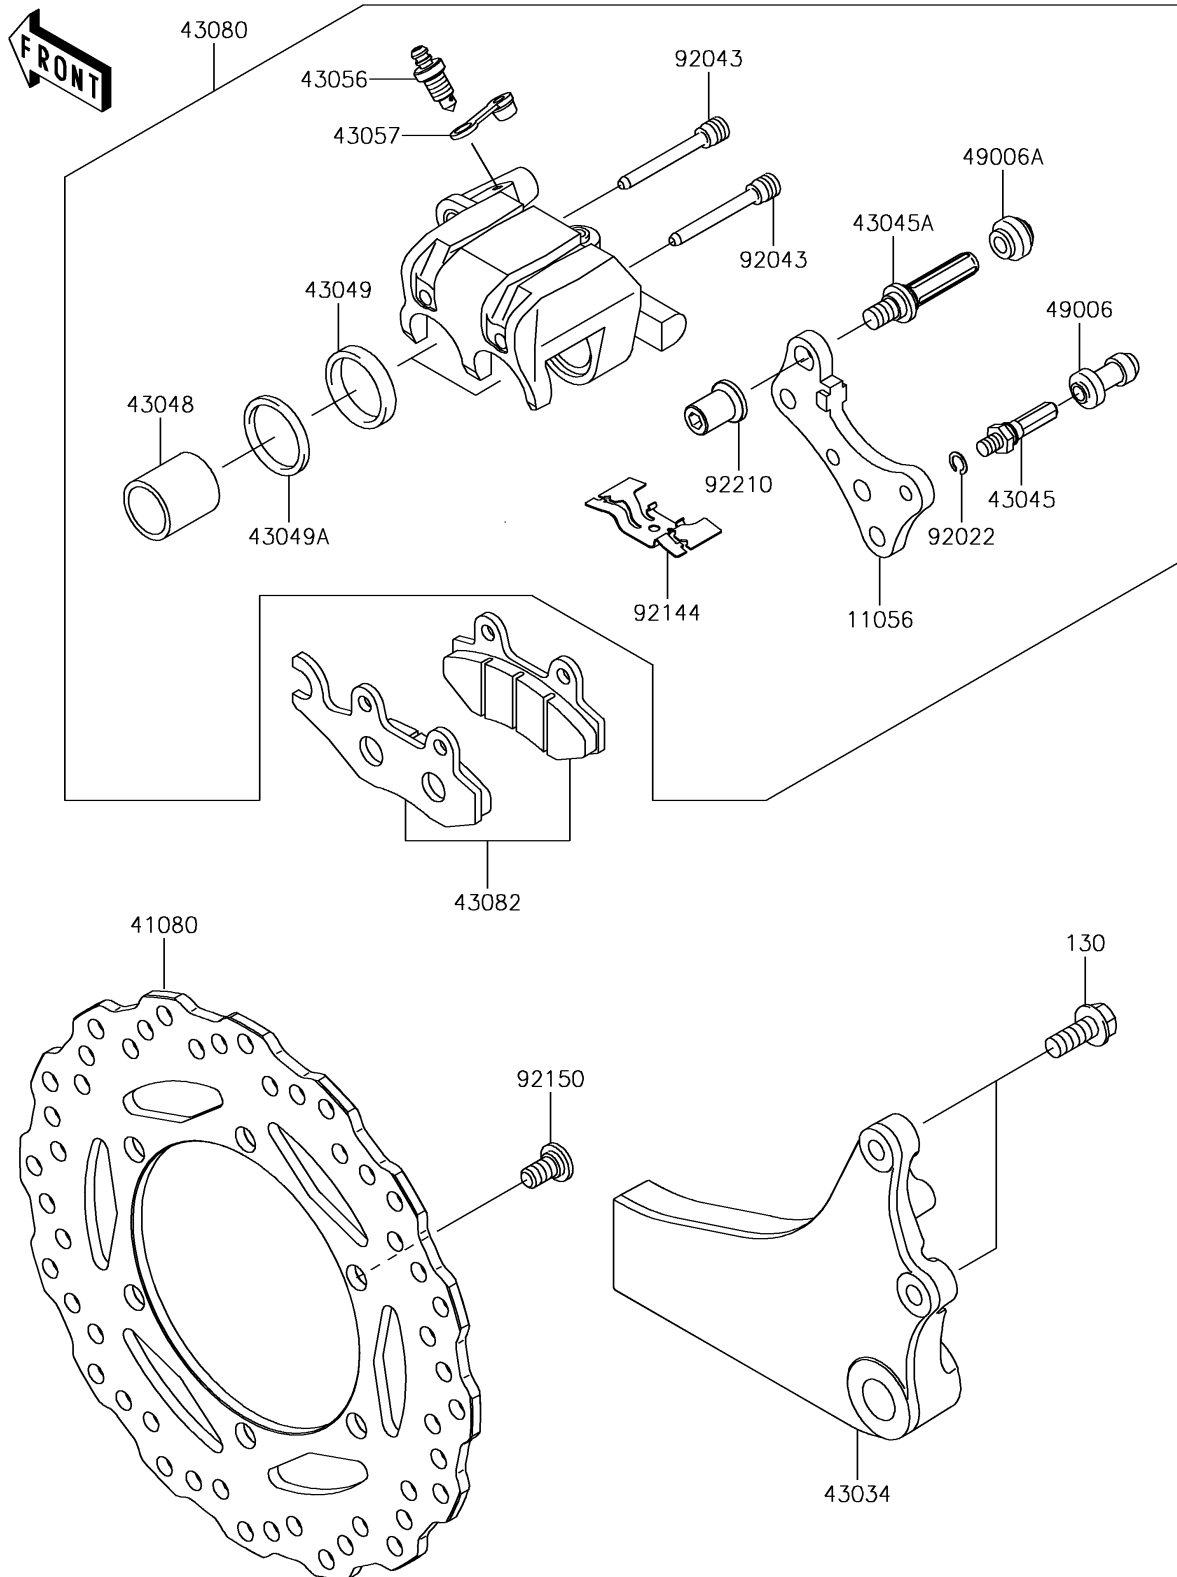

2018 KLR650

PARTS DIAGRAM

Rear Brake

F2294

2018 KLR650

PARTS LIST

Rear Brake

ITEM NAME

PART NUMBER

QUANTITY
